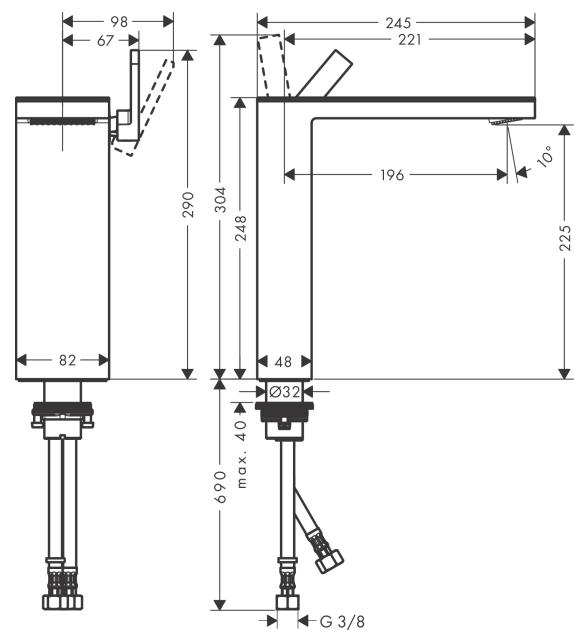

AXOR MyEdition
Single lever basin mixer 230 with push-open waste without plate
 Surfaces: Art. no. : **47022930**

product features

- Consists of: single lever basin mixer, waste set
- ComfortZone 230 provides space for greater freedom of movement
- spout 196 mm long
- spout height: 225 mm
- free-standing installation
- Spray pattern: PowderRain
- Maximum flow rate (at 3 bar): 5 l/min
- Min. operating pressure: 1 bar
- Max. operating pressure: 10 bar
- Ceramic cartridge
- with isolated water conduction - without contact with nickel and lead
- push-open waste set G 1¼
- QuickClean technology for easy limescale removal
- top-side at the spout (generally suitable for wash bowls)
- Kiwa UK 1905701

Article Details

Price excl. VAT

£ 1,123.50

Technology

Certificates

kiwa

Product image

Scale drawing

AXOR MyEdition
Single lever basin mixer 230 with push-open waste without plate
Surfaces: Art. no. : **47022930**

Flowchart