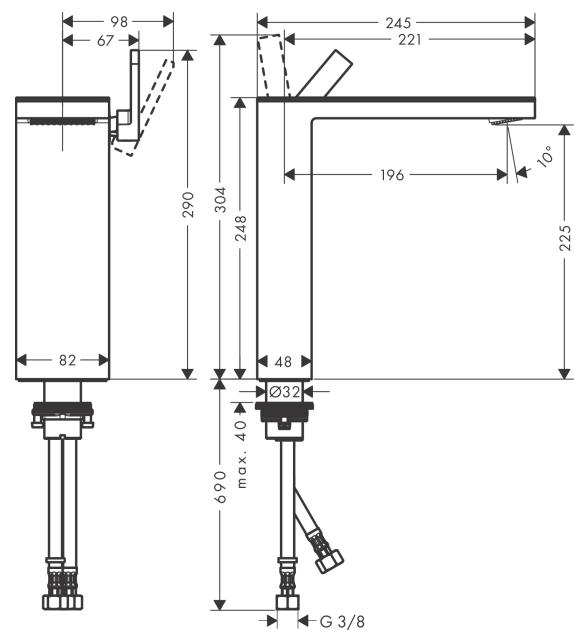

AXOR MyEdition
Single lever basin mixer 230 with push-open waste without plate
 Surfaces: Art. no. : **47022800**

product features

- Consists of: single lever basin mixer, waste set
- ComfortZone 230 provides space for greater freedom of movement
- spout 196 mm long
- spout height: 225 mm
- free-standing installation
- Spray pattern: PowderRain
- Maximum flow rate (at 3 bar): 5 l/min
- Min. operating pressure: 1 bar
- Max. operating pressure: 10 bar
- Ceramic cartridge
- with isolated water conduction - without contact with nickel and lead
- push-open waste set G 1¼
- QuickClean technology for easy limescale removal
- top-side at the spout (generally suitable for wash bowls)
- Kiwa UK 1905701

Article Details

Price excl. VAT

£ 1,123.50

Technology

Certificates

kiwa

Product image

Scale drawing

AXOR MyEdition
Single lever basin mixer 230 with push-open waste without plate
 Surfaces: Art. no. : **47022800**

Flowchart