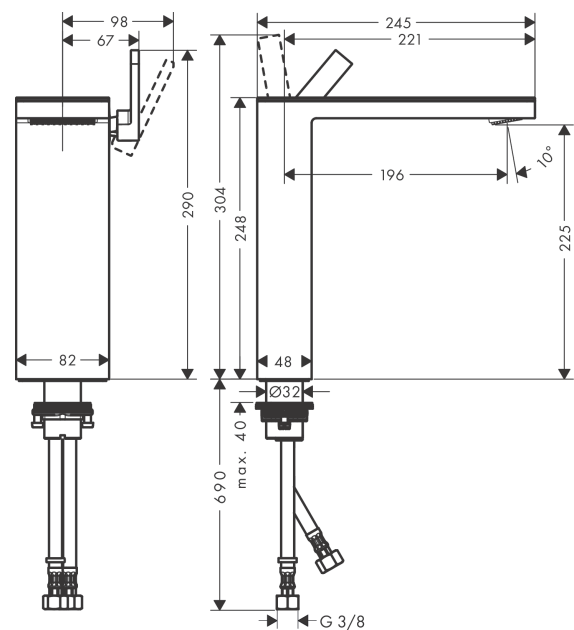

AXOR MyEdition
Single lever basin mixer 230 with push-open waste without plate
 Surfaces: Art. no. : **47022310**

product features

- Consists of: single lever basin mixer, waste set
- ComfortZone 230 provides space for greater freedom of movement
- spout 196 mm long
- spout height: 225 mm
- free-standing installation
- Spray pattern: PowderRain
- Maximum flow rate (at 3 bar): 5 l/min
- Min. operating pressure: 1 bar
- Max. operating pressure: 10 bar
- Ceramic cartridge
- with isolated water conduction - without contact with nickel and lead
- push-open waste set G 1¼
- QuickClean technology for easy limescale removal
- top-side at the spout (generally suitable for wash bowls)
- Kiwa UK 1905701

Article Details

Price excl. VAT £ 1,123.50

Technology

Certificates

kiwa

Product image

Scale drawing

AXOR MyEdition
Single lever basin mixer 230 with push-open waste without plate
Surfaces: Art. no. : **47022310**