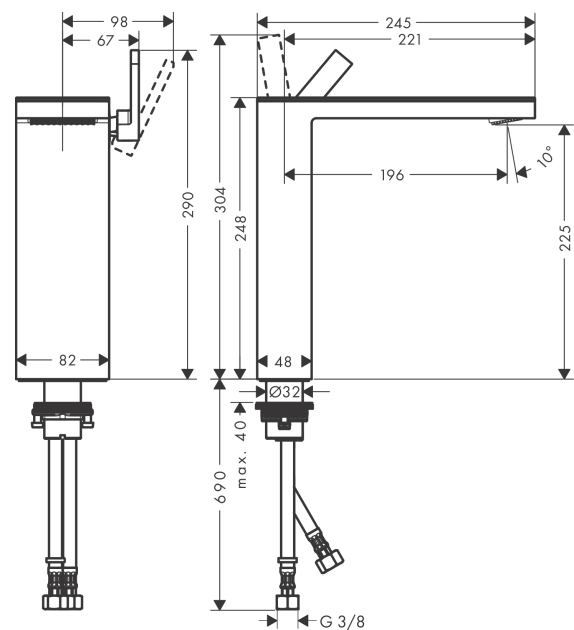

**AXOR MyEdition**  
**Single lever basin mixer 230 with push-open waste without plate**  
 Surfaces: Art. no. : **47022300**

**product features**

- Consists of: single lever basin mixer, waste set
- ComfortZone 230 provides space for greater freedom of movement
- spout 196 mm long
- spout height: 225 mm
- free-standing installation
- Spray pattern: PowderRain
- Maximum flow rate (at 3 bar): 5 l/min
- Min. operating pressure: 1 bar
- Max. operating pressure: 10 bar
- Ceramic cartridge
- with isolated water conduction - without contact with nickel and lead
- push-open waste set G 1¼
- QuickClean technology for easy limescale removal
- top-side at the spout (generally suitable for wash bowls)
- Kiwa UK 1905701

**AXOR MyEdition**  
**Single lever basin mixer 230 with push-open waste without plate**  
Surfaces: Art. no. : **47022300**