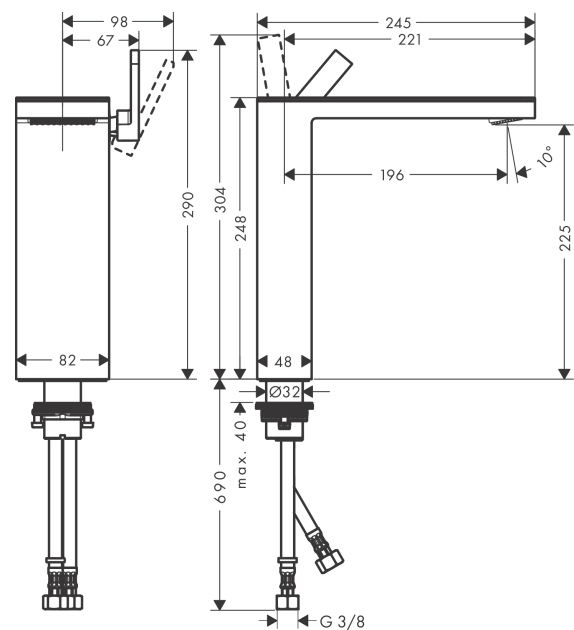

AXOR MyEdition

Single lever basin mixer 230 with push-open waste without plate

Surfaces: Art. no. : 47022020

product features

- Consists of: single lever basin mixer, waste set
- ComfortZone 230 provides space for greater freedom of movement
- spout 196 mm long
- spout height: 225 mm
- free-standing installation
- Spray pattern: PowderRain
- Maximum flow rate (at 3 bar): 5 l/min
- Min. operating pressure: 1 bar
- Max. operating pressure: 10 bar
- Ceramic cartridge
- with isolated water conduction - without contact with nickel and lead
- push-open waste set G 1¼
- QuickClean technology for easy limescale removal
- top-side at the spout (generally suitable for wash bowls)
- Kiwa UK 1905701

Article Details

Price excl. VAT

£ 1,123.50

Technology

Certificates

kiwa

Product image

Scale drawing

AXOR MyEdition
Single lever basin mixer 230 with push-open waste without plate
Surfaces: Art. no. : **47022020**

Flowchart