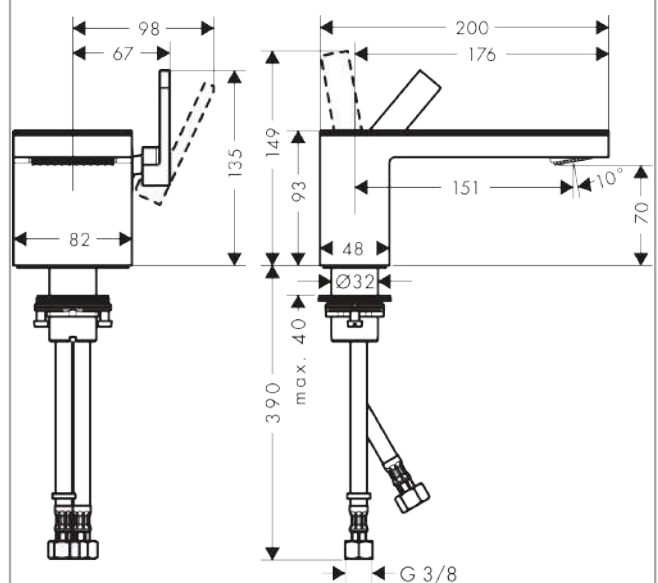

Scale drawing