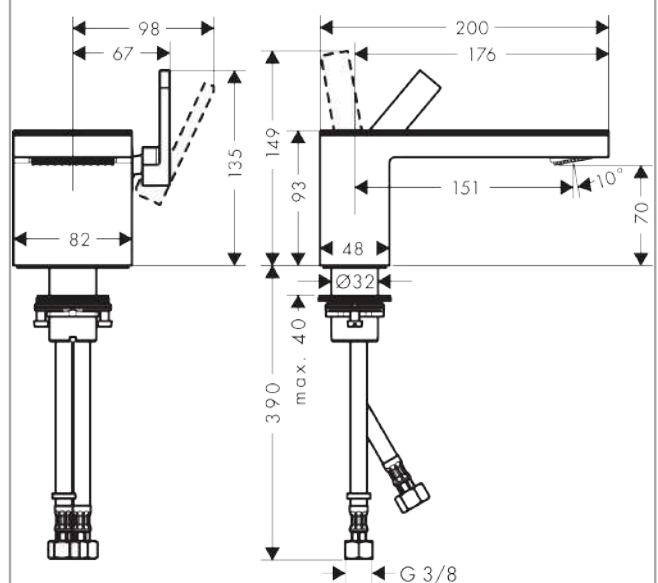

AXOR MyEdition
Single lever basin mixer 70 with push-open waste without plate
 Surfaces: Art. no. : **47012930**

product features

- Consists of: single lever basin mixer, waste set
- ComfortZone 70 provides space for greater freedom of movement
- spout 151 mm long
- spout height: 70 mm
- free-standing installation
- Spray pattern: PowderRain
- Maximum flow rate (at 3 bar): 5 l/min
- Min. operating pressure: 1 bar
- Max. operating pressure: 10 bar
- Ceramic cartridge
- with isolated water conduction - without contact with nickel and lead
- push-open waste set G 1¼
- QuickClean technology for easy limescale removal
- Kiwa UK 1905701

Article Details

Price excl. VAT £ 869.40

Technology

Certificates

kiwa

Product image

Scale drawing

AXOR MyEdition
Single lever basin mixer 70 with push-open waste without plate
Surfaces: Art. no. : **47012930**