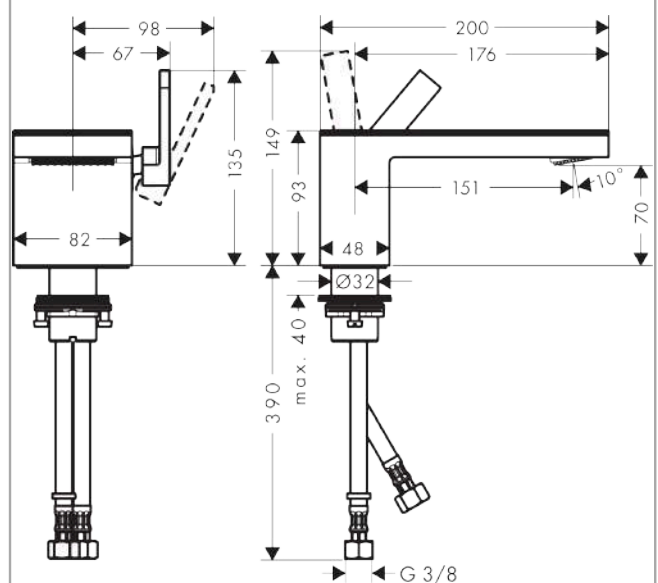

AXOR MyEdition

Single lever basin mixer 70 with push-open waste without plate

Surfaces: Art. no. : 47012830

product features

- Consists of: single lever basin mixer, waste set
- ComfortZone 70 provides space for greater freedom of movement
- spout 151 mm long
- spout height: 70 mm
- free-standing installation
- Spray pattern: PowderRain
- Maximum flow rate (at 3 bar): 5 l/min
- Min. operating pressure: 1 bar
- Max. operating pressure: 10 bar
- Ceramic cartridge
- with isolated water conduction - without contact with nickel and lead
- push-open waste set G 1¼
- QuickClean technology for easy limescale removal
- Kiwa UK 1905701

Article Details

Price excl. VAT

£ 869.40

Technology

Certificates

kiwa

Product image

Scale drawing

AXOR MyEdition
Single lever basin mixer 70 with push-open waste without plate
Surfaces: Art. no. : **47012830**

Flowchart