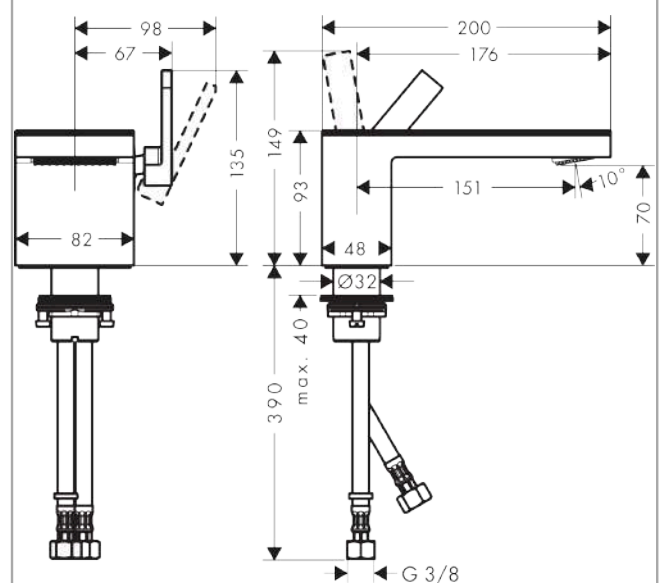

AXOR MyEdition

Single lever basin mixer 70 with push-open waste without plate

Surfaces: Art. no. : 47012820

product features

- Consists of: single lever basin mixer, waste set
- ComfortZone 70 provides space for greater freedom of movement
- spout 151 mm long
- spout height: 70 mm
- free-standing installation
- Spray pattern: PowderRain
- Maximum flow rate (at 3 bar): 5 l/min
- Min. operating pressure: 1 bar
- Max. operating pressure: 10 bar
- Ceramic cartridge
- with isolated water conduction - without contact with nickel and lead
- push-open waste set G 1¼
- QuickClean technology for easy limescale removal
- Kiwa UK 1905701

Article Details

Price excl. VAT

£ 869.40

Technology

Certificates

kiwa

Product image

Scale drawing

AXOR MyEdition
Single lever basin mixer 70 with push-open waste without plate
Surfaces: Art. no. : **47012820**

Flowchart