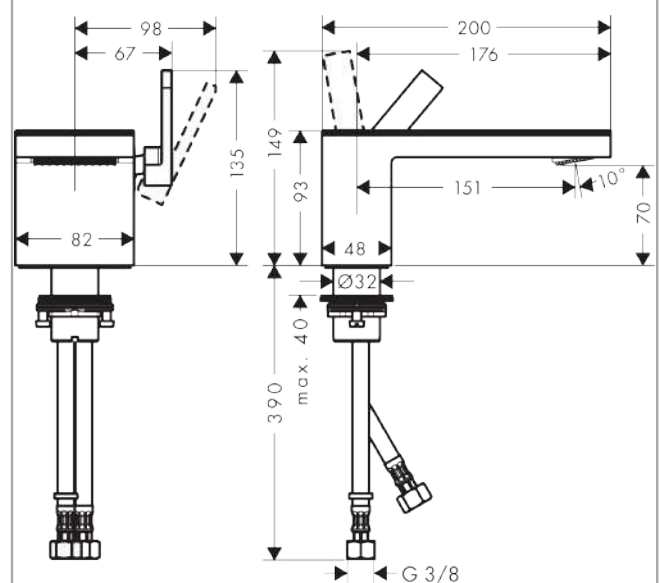

AXOR MyEdition

Single lever basin mixer 70 with push-open waste without plate

Surfaces: Art. no. : 47012340

product features

- Consists of: single lever basin mixer, waste set
- ComfortZone 70 provides space for greater freedom of movement
- spout 151 mm long
- spout height: 70 mm
- free-standing installation
- Spray pattern: PowderRain
- Maximum flow rate (at 3 bar): 5 l/min
- Min. operating pressure: 1 bar
- Max. operating pressure: 10 bar
- Ceramic cartridge
- with isolated water conduction - without contact with nickel and lead
- push-open waste set G 1¼
- QuickClean technology for easy limescale removal
- Kiwa UK 1905701

Article Details

Price excl. VAT

£ 869.40

Technology

Certificates

kiwa

Product image

Scale drawing

AXOR MyEdition
Single lever basin mixer 70 with push-open waste without plate
Surfaces: Art. no. : **47012340**

Flowchart