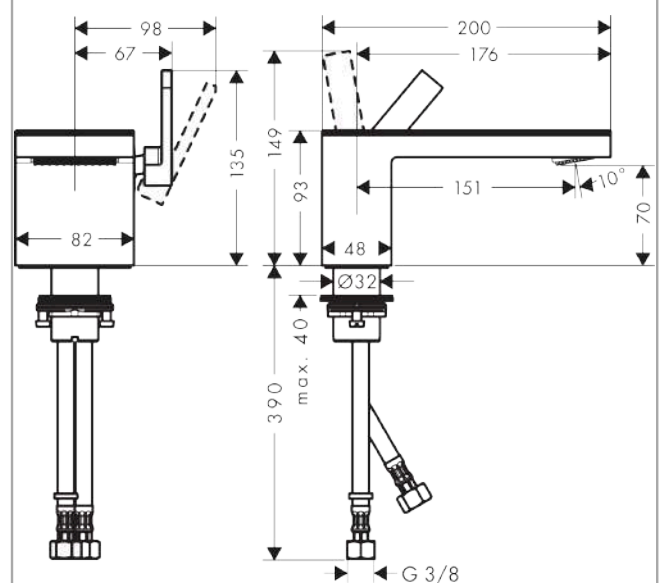

AXOR MyEdition

Single lever basin mixer 70 with push-open waste without plate

Surfaces: Art. no. : 47012260

product features

- Consists of: single lever basin mixer, waste set
- ComfortZone 70 provides space for greater freedom of movement
- spout 151 mm long
- spout height: 70 mm
- free-standing installation
- Spray pattern: PowderRain
- Maximum flow rate (at 3 bar): 5 l/min
- Min. operating pressure: 1 bar
- Max. operating pressure: 10 bar
- Ceramic cartridge
- with isolated water conduction - without contact with nickel and lead
- push-open waste set G 1¼
- QuickClean technology for easy limescale removal
- Kiwa UK 1905701

Article Details

Price excl. VAT

£ 869.40

Technology

Certificates

kiwa

Product image

Scale drawing

AXOR MyEdition
Single lever basin mixer 70 with push-open waste without plate
Surfaces: Art. no. : **47012260**

Flowchart