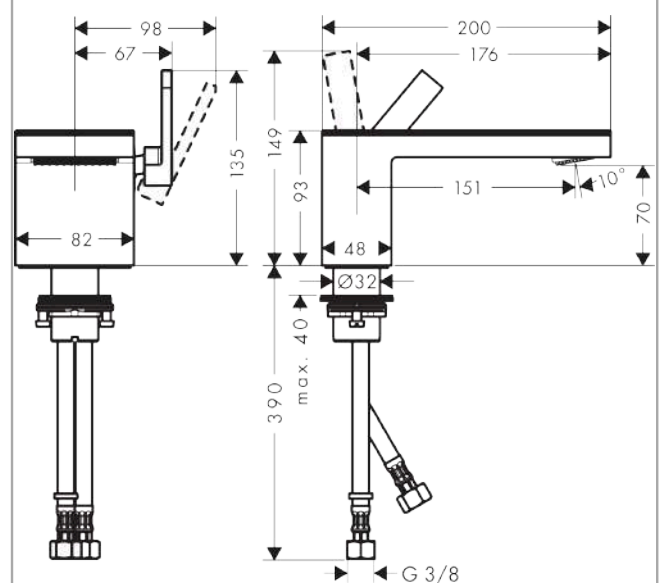

AXOR MyEdition

Single lever basin mixer 70 with push-open waste without plate

Surfaces: Art. no. : 47012250

product features

- Consists of: single lever basin mixer, waste set
- ComfortZone 70 provides space for greater freedom of movement
- spout 151 mm long
- spout height: 70 mm
- free-standing installation
- Spray pattern: PowderRain
- Maximum flow rate (at 3 bar): 5 l/min
- Min. operating pressure: 1 bar
- Max. operating pressure: 10 bar
- Ceramic cartridge
- with isolated water conduction - without contact with nickel and lead
- push-open waste set G 1¼
- QuickClean technology for easy limescale removal
- Kiwa UK 1905701

Article Details

Price excl. VAT

£ 869.40

Technology

Certificates

kiwa

Product image

Scale drawing

AXOR MyEdition
Single lever basin mixer 70 with push-open waste without plate
 Surfaces: Art. no. : **47012250**

Flowchart