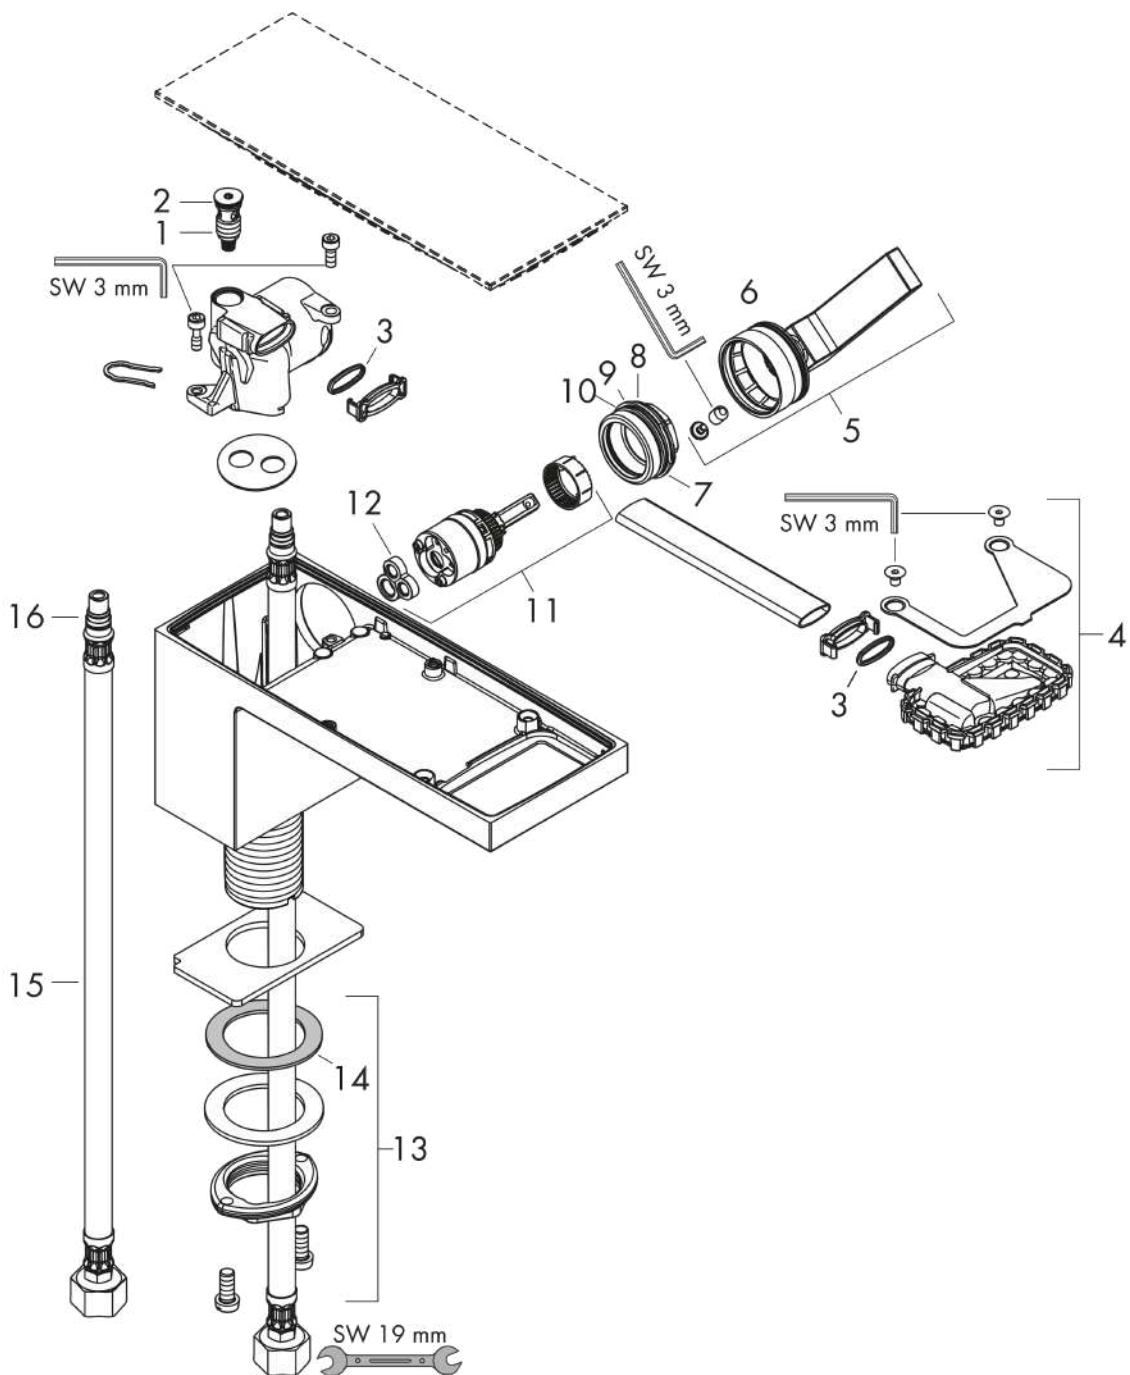

#### Scale drawing

**AXOR MyEdition**  
**Single lever basin mixer 70 with push-open waste without plate**  
Surfaces: Art. no. : **47012000**

## Flowchart

**AXOR MyEdition**  
**Single lever basin mixer 70 with push-open waste without plate**  
 Surfaces: Art. no. : 47012000

## Exploded Drawing

Year of production: >10/18

**AXOR MyEdition**  
**Single lever basin mixer 70 with push-open waste without plate**  
 Surfaces: Art. no. : **47012000**

## Spare part list

Year of production: >10/18

Pos.		Art. no.	Price	PU
1	service unit	93384000	-	1
2	O-ring 8x1,75	97827000	-	1
3	O-ring 13x1,5	98475000	-	1
4	spray former	93385000	-	1
5	handle	93386000	-	1
6	O-ring 33x1,5	98164000	-	1
7	nut	92926000	-	1
8	O-ring 29x2	98391000	-	1
9	O-ring 30x1,5	98433000	-	1
10	O-ring 25x1,5	98146000	-	1
11	cartridge, assy	92900000	-	1
12	seal	93383000	-	1
13	fixing set (Ø 32)	13961000	-	1
14	lever collar	97548000	-	1
15	connection hose 450 mm M8x0,75 G3/8	97206000	-	1
16	O-ring 7x1,5	98422000	-	1
a	push-open waste set	51300000	-	1
b	fixation extension 35 mm	13898000	-	1
c	cover	47900000	-	1
d	cover	47903000	-	1
e	cover	47906000	-	1
f	cover	47909000	-	1
g	cover	47913000	-	1
h	cover	47916000	-	1