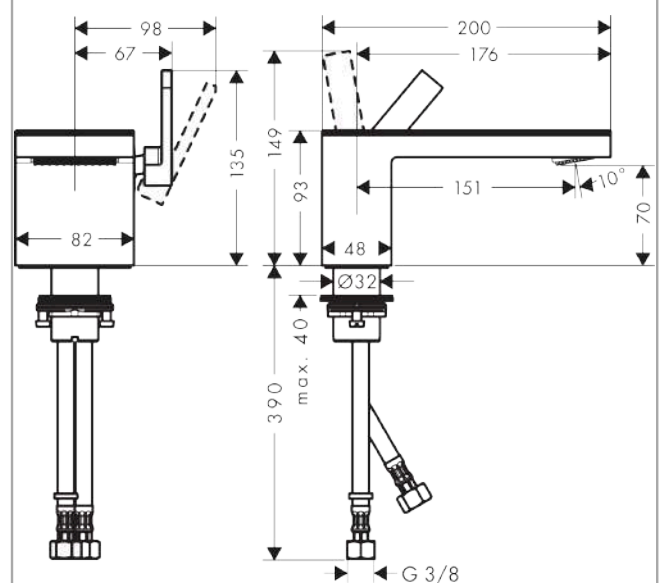

Scale drawing