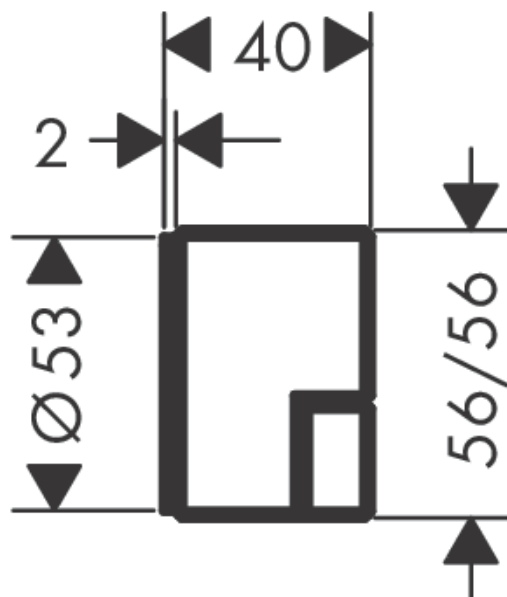

AXOR Edge
Shut-off valve for concealed installation
Surfaces: **Chrome** Article Number: **46770000**

product features

- connection type: DN15/DN20
- 1 function

Product image

Scale drawing

AXOR Edge
Shut-off valve for concealed installation
Surfaces: **Chrome** Article Number: **46770000**

Exploded Drawing

Year of production: >06/19

AXOR Edge
Shut-off valve for concealed installation
 Surfaces: **Chrome** Article Number: **46770000**

Spare part list

Year of production: >06/19

Pos.		Article Number	Price	PU
1	handle	93508000	€ 329,87	1
2	escutcheon	93510000	€ 44,63	1
3	fixing set	96393000	€ 28,20	1
4	extension 25 mm	96370000	-	1