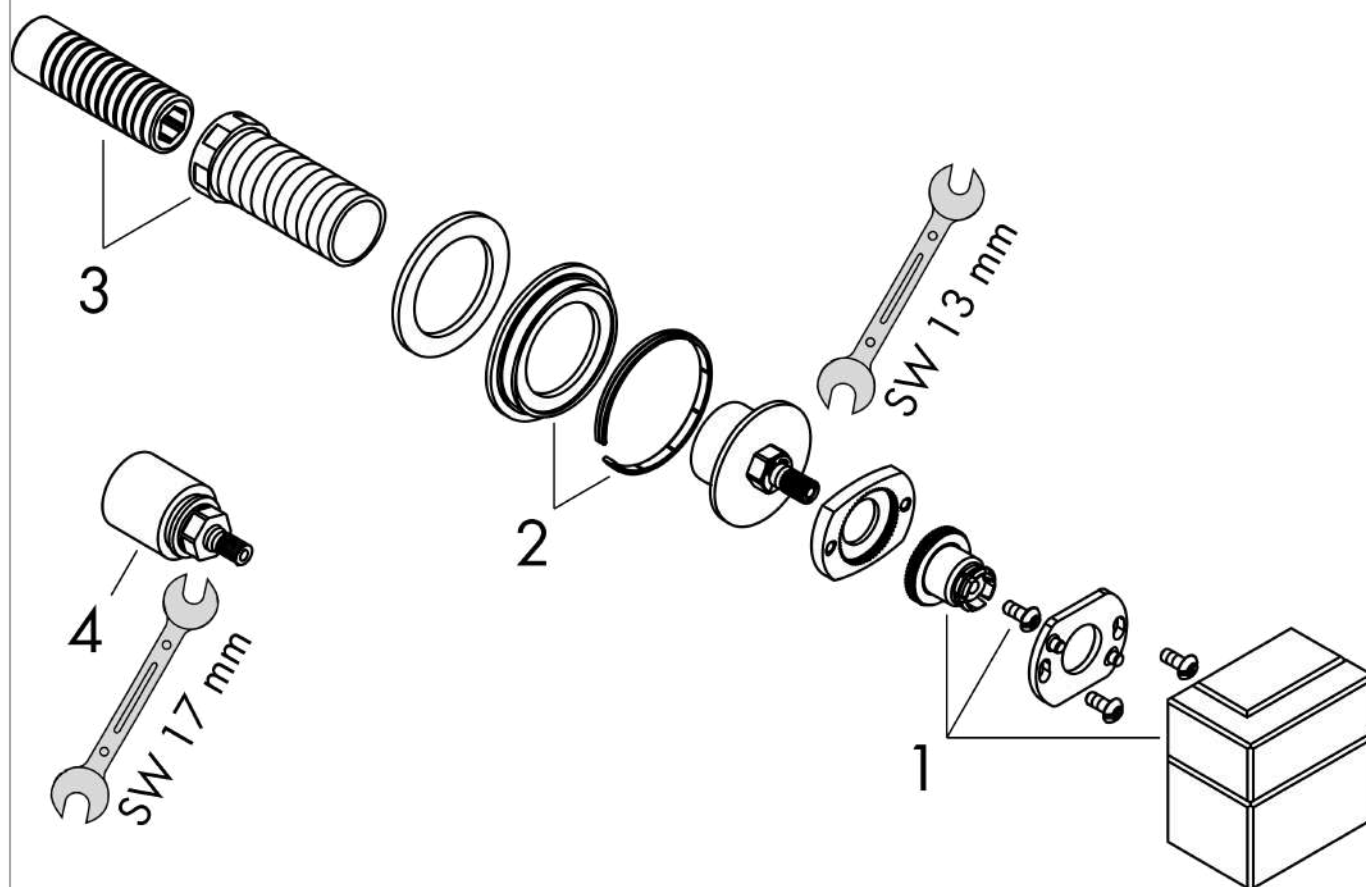

AXOR Edge
Shut-off valve for concealed installation
Surfaces: **Chrome** Article Number: **46770000**

product features

- connection type: DN15/DN20
- 1 function

Product image

Scale drawing

AXOR Edge
Shut-off valve for concealed installation
Surfaces: **Chrome** Article Number: **46770000**

Exploded Drawing

Year of production: >06/19

AXOR Edge
Shut-off valve for concealed installation
 Surfaces: **Chrome** Article Number: **46770000**

Spare part list

Year of production: >06/19

Pos.		Article Number	Price	PU
1	handle	93508000	€ 329,87	1
2	escutcheon	93510000	€ 44,63	1
3	fixing set	96393000	€ 28,20	1
4	extension 25 mm	96370000	-	1