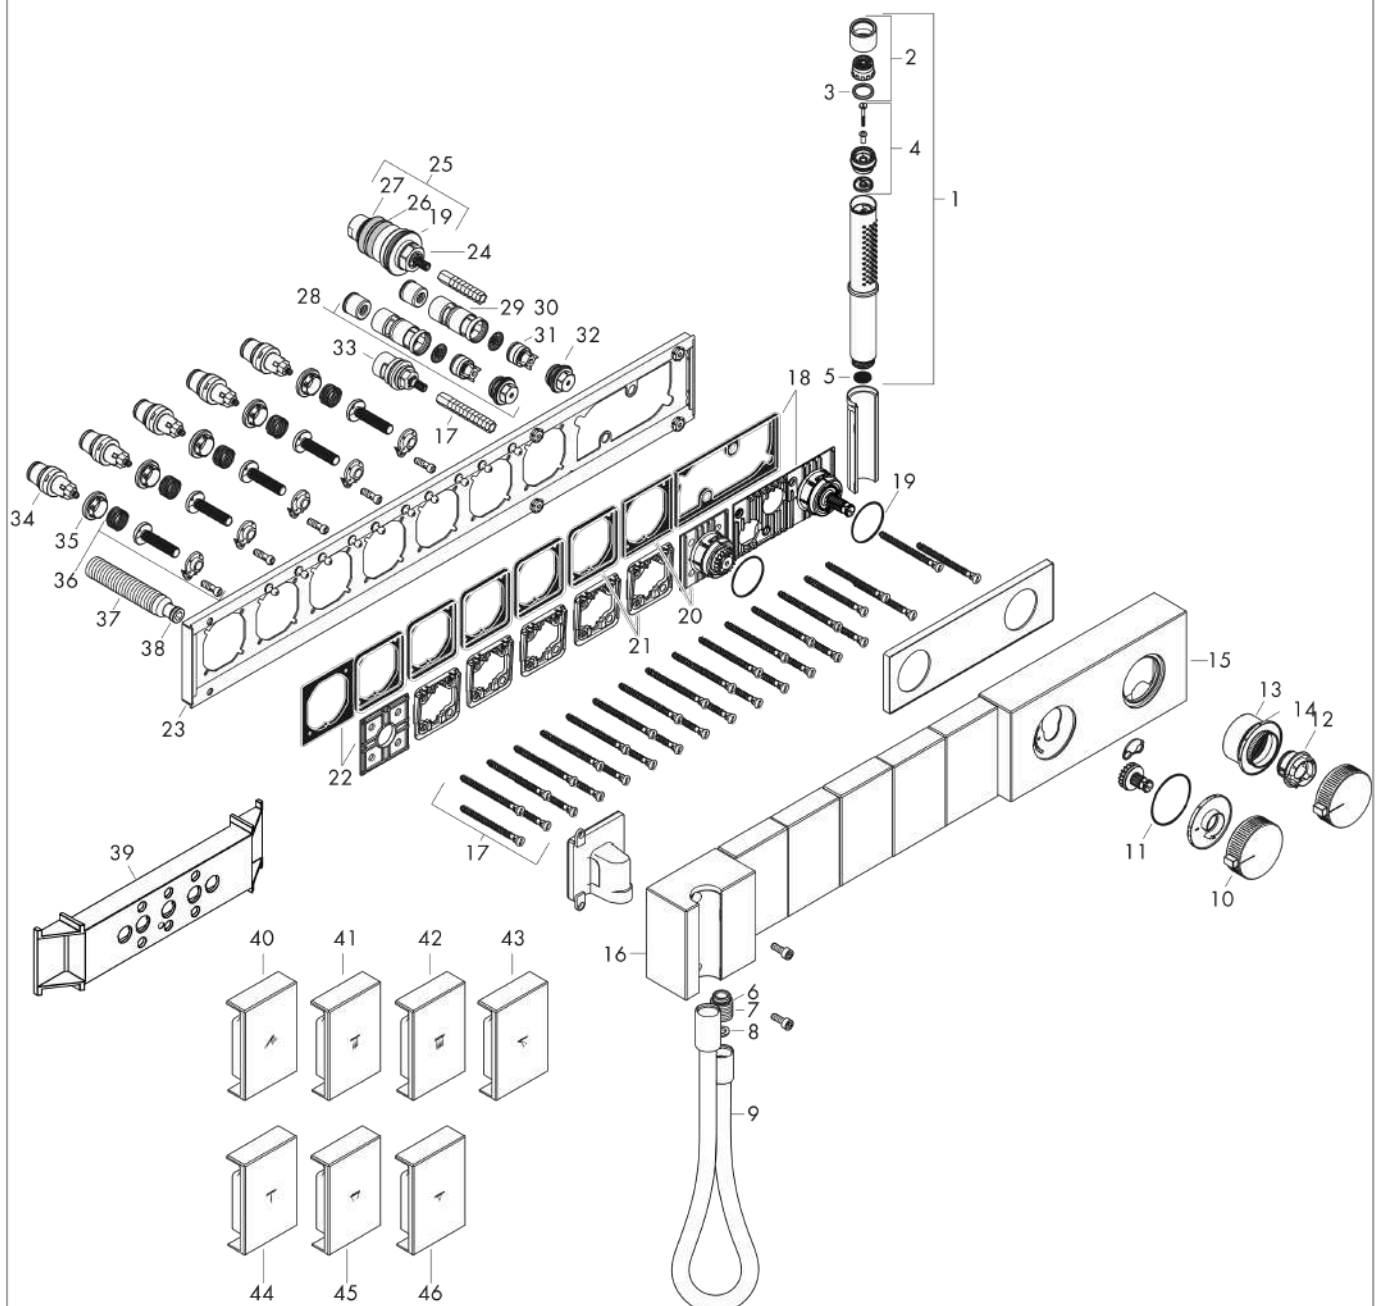

AXOR Edge

Thermostatic module Select 680/100 for concealed installation for 5 outlets

Surfaces: Art. no. : 46730000

Exploded Drawing

Year of production: >07/19

AXOR Edge

Thermostatic module Select 680/100 for concealed installation for 5 outlets

Surfaces: Art. no. : 46730000

Spare part list

Year of production: >07/19

Pos.		Art. no.	Price	PU
1	handshower	95390000	-	1
2	spray former	95411000	-	1
3	O-Ring 14x2,5	98189000	-	1
4	selector assy	95511000	-	1
5	filter packing	94246000	-	1
6	O-ring 14x2	98129000	-	1
7	Hose Connection	96044000	-	1
8	seal	98058000	-	1
9	shower hose 1,25 m	28282000	-	1
10	handle for thermostat	93610000	-	1
11	O-Ring 50x2	98187000	-	1
12	safety set	93645000	-	1
13	nut	93648000	-	1
14	O-ring 43x1,5	98148000	-	1
15	cover	93644000	-	1
16	shower holder, assy	93646000	-	1
17	mounting kit	93102000	-	1
18	adapter for handle	94013000	-	1
19	O-ring 38x2,5	98198000	-	1
20	adapter for handle	93643000	-	1
21	support element	93111000	-	1
22	support element	93642000	-	1
23	escutcheon	93634000	-	1
24	thermostat cartridge	96633000	-	1
25	sealing set	96636000	-	1
26	O-ring 34x2	98383000	-	1
27	O-ring 26x2	98147000	-	1
28	service unit	93406000	-	1
29	O-ring 20x1,5	98197000	-	1
30	filter	97367000	-	1
31	non return valve	96655000	-	1
32	O-ring 20x2	98165000	-	1
33	shut off unit	98536000	-	1
34	shut off unit	95758000	-	1