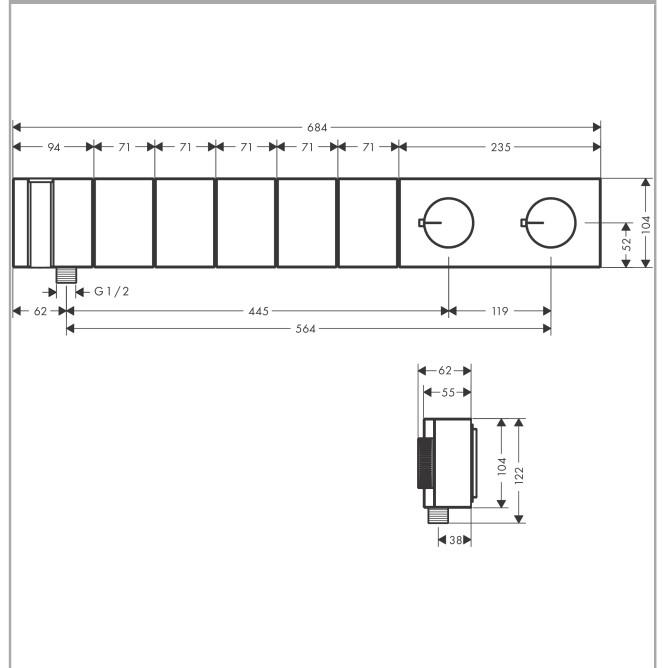

AXOR Edge

Thermostatic module Select 680/100 for concealed installation for 5 outlets

Surfaces: Art. no. : 46730000

product features

- Consists of: Thermostatic module, shower holder, baton hand shower, shower hose
- 5 outlets
- thermostat cartridge, start/ stop cartridge
- depending on volume flow and installation situation approx. 50% flow rate reduction and integrated shut off function
- Select push-button on/off control for 5 outlets
- multiple outlets can be run simultaneously
- concealed installation
- Maximum flow rate (at 3 bar): 38 l/min
- flow rate hand shower connection 14 l/min at 3 bar
- Min. operating pressure: 1 bar
- Max. operating pressure: 10 bar
- safety stop at 40°C
- Maximum temperature can be adjusted on installation
- Hose nut: for shower hoses with cylindrical nut on both sides
- Connection type: basic set
- Noise class: I
- Thermostat is delivered with buttons RainLarge, Handshower, Mono, PowderRain Inside and PowderRain Outside
- WRAS 2006331
- WRAS 2006331 - WRAS 2006331_approval_letter

Product image

Scale drawing

Flowchart

AXOR Edge

Thermostatic module Select 680/100 for concealed installation for 5 outlets

Surfaces: Art. no. : 46730000

Exploded Drawing

Year of production: >07/19