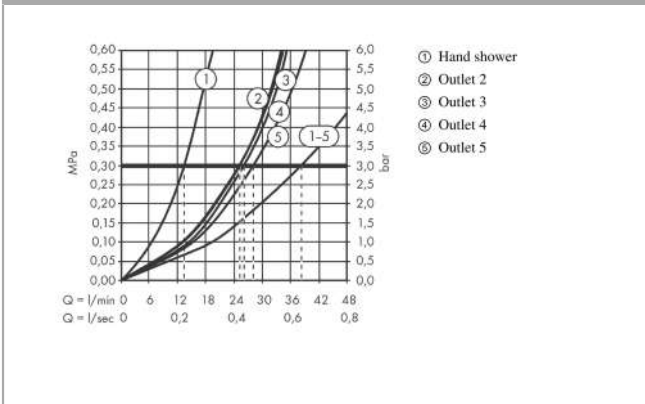

AXOR Edge

Thermostatic module Select 680/100 for concealed installation for 5 outlets

Surfaces: Art. no. : 46730000

Product image

Scale drawing

Flowchart