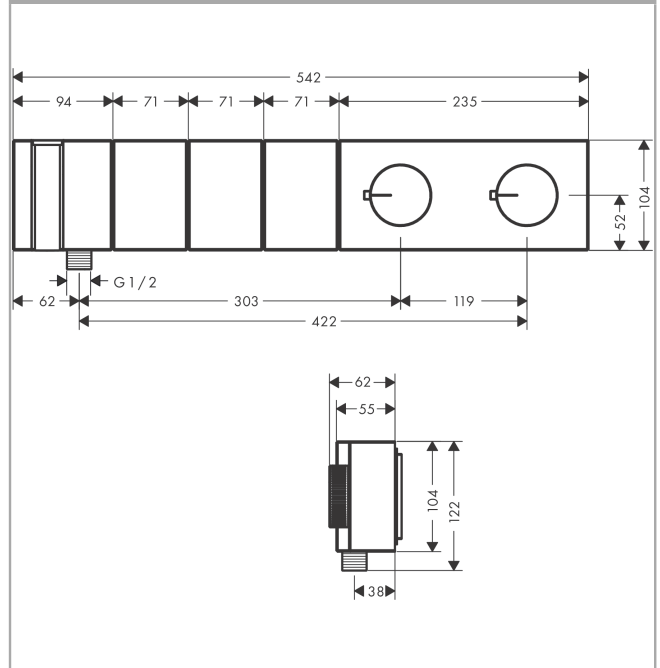

AXOR Edge

Thermostatic module Select 540/100 for concealed installation for 3 outlets

Surfaces: Art. no. : 46710000

product features

- Consists of: Thermostatic module, shower holder, baton hand shower, shower hose
- designed to run 3 outlets
- thermostat cartridge, start/ stop cartridge
- depending on volume flow and installation situation approx. 50% flow rate reduction and integrated shut off function
- Select push-button on/off control for 3 outlets
- multiple outlets can be run simultaneously
- concealed installation
- Maximum flow rate (at 3 bar): 38 l/min
- flow rate hand shower connection 14 l/min at 3 bar
- Min. operating pressure: 1 bar
- Max. operating pressure: 10 bar
- safety stop at 40°C
- Maximum temperature can be adjusted on installation
- Hose nut: for shower hoses with cylindrical nut on both sides
- Connection type: basic set
- Noise class: I
- Thermostat is delivered with buttons Handshower, RainSmall, RainLarge
- WRAS 2006331
- WRAS 2006331 - WRAS 2006331_approval_letter

Product image

Scale drawing

Flowchart

AXOR Edge

Thermostatic module Select 540/100 for concealed installation for 3 outlets

Surfaces: Art. no. : 46710000

Exploded Drawing

Year of production: >07/19