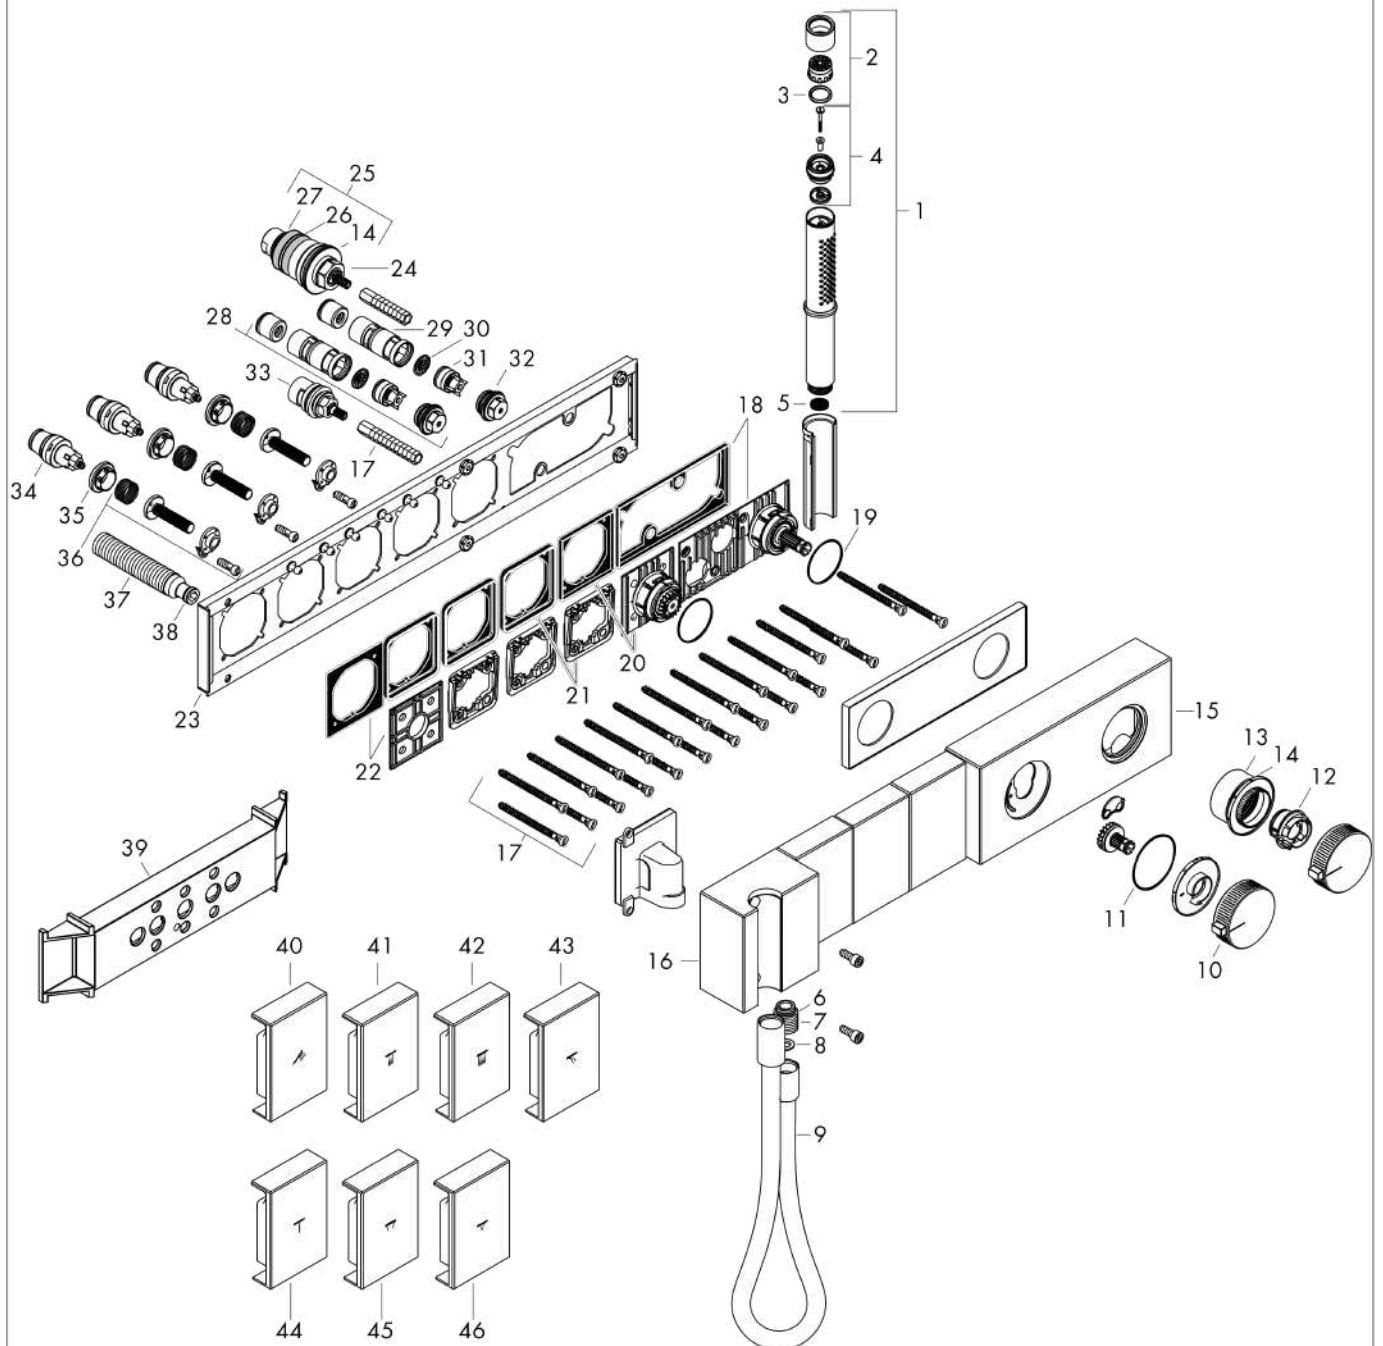

AXOR Edge

Thermostatic module Select 540/100 for concealed installation for 3 outlets

Surfaces: Art. no. : 46710000

Exploded Drawing

Year of production: >07/19

AXOR Edge

Thermostatic module Select 540/100 for concealed installation for 3 outlets

Surfaces: Art. no. : 46710000

Spare part list

Year of production: >07/19

Pos.		Art. no.	Price	PU
1	handshower	95390000	-	1
2	spray former	95411000	-	1
3	O-Ring 14x2,5	98189000	-	1
4	selector assy	95511000	-	1
5	filter packing	94246000	-	1
6	O-ring 14x2	98129000	-	1
7	Hose Connection	96044000	-	1
8	seal	98058000	-	1
9	shower hose 1,25 m	28282000	-	1
10	handle for thermostat	93610000	-	1
11	O-Ring 50x2	98187000	-	1
12	safety set	93645000	-	1
13	nut	93648000	-	1
14	O-ring 43x1,5	98148000	-	1
15	cover	93644000	-	1
16	shower holder, assy	93646000	-	1
17	mounting kit	93102000	-	1
18	adapter for handle	94013000	-	1
19	O-ring 38x2,5	98198000	-	1
20	adapter for handle	93643000	-	1
21	support element	93111000	-	1
22	support element	93642000	-	1
23	escutcheon	93632000	-	1
24	thermostat cartridge	96633000	-	1
25	sealing set	96636000	-	1
26	O-ring 34x2	98383000	-	1
27	O-ring 26x2	98147000	-	1
28	service unit	93406000	-	1
29	O-ring 20x1,5	98197000	-	1
30	filter	97367000	-	1
31	non return valve	96655000	-	1
32	O-ring 20x2	98165000	-	1
33	shut off unit	98536000	-	1
34	shut off unit	95758000	-	1