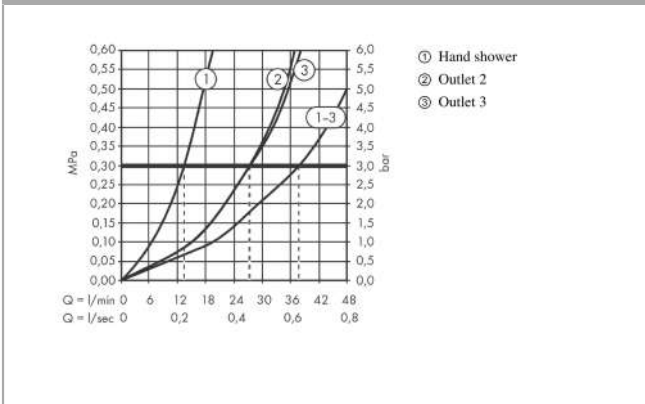

AXOR Edge

Thermostatic module Select 540/100 for concealed installation for 3 outlets

Surfaces: Art. no. : 46710000

Product image

Scale drawing

Flowchart