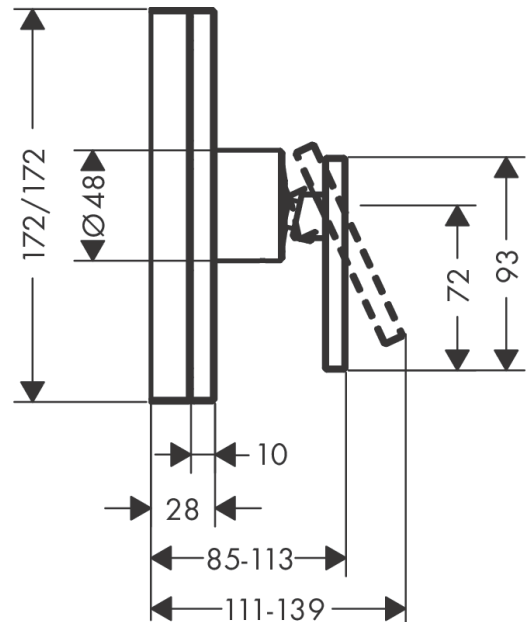

AXOR Edge
Single lever manual shower mixer for concealed installation
 Surfaces: **polished gold-optic** Art. no. : **46650990**

product features

- designed to run 1 function
- Maximum flow rate (at 3 bar): 29 l/min
- ceramic cartridge
- Maximum temperature can be adjusted on installation
- Connection type: basic set
- Min. operating pressure: 1 bar
- Max. operating pressure: 10 bar
- WRAS 1907345
- Kiwa UK 1907712

Article Details

Price excl. VAT

£ 1,243.90

Certificates

kiwa

Product image

Scale drawing

AXOR Edge
Single lever manual shower mixer for concealed installation
Surfaces: **polished gold-optic** Art. no. : **46650990**