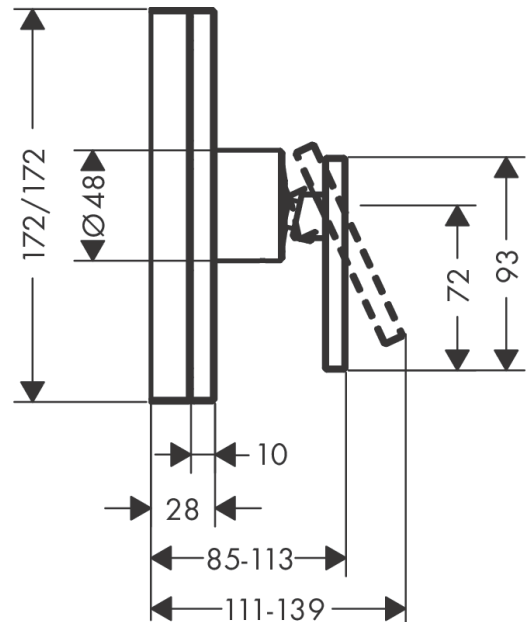

**AXOR Edge**  
**Single lever manual shower mixer for concealed installation**  
 Surfaces: **polished redgold** Art. no. : **46650300**

### product features

- designed to run 1 function
- Maximum flow rate (at 3 bar): 29 l/min
- ceramic cartridge
- Maximum temperature can be adjusted on installation
- Connection type: basic set
- Min. operating pressure: 1 bar
- Max. operating pressure: 10 bar
- WRAS 1907345
- Kiwa UK 1907712

### Product image

### Scale drawing

**AXOR Edge**  
**Single lever manual shower mixer for concealed installation**  
Surfaces: **polished redgold** Art. no. : **46650300**