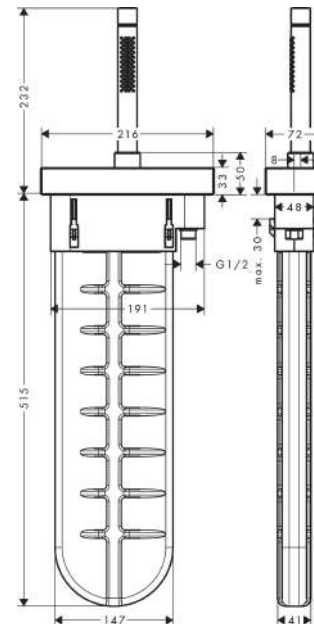

AXOR Edge
Rim-mounted bath set
 Surfaces: **polished redgold** Art. no. : **46470300**

product features

- Consists of: baton hand shower, escutcheon, hose box, shower hose
- suitable for installation on bath rim
- sBox for quiet, smooth and protected hose guidance
- Connection thread 1/2"
- Operating pressure: min. 1 bar/max. 10 bar
- no additional maintenance opening required
- Maximum pull-out length of hand shower 1.45 m
- removable for service at any time
- Maximum flow rate (at 3 bar): 10 l/min

Article Details

Price excl. VAT

£ 809.20

Product image

Scale drawing

AXOR Edge
Rim-mounted bath set
 Surfaces: **polished redgold** Art. no. : **46470300**

Flowchart

The consumption was measured in combination with the appropriate fittings (thermosta/mixer/ in-wall valve) to reflect actual application in practice.