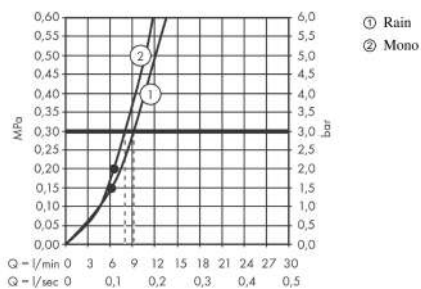

AXOR Edge
Rim-mounted bath set
 Surfaces: **polished redgold** Art. no. : **46470300**

product features

- Consists of: baton hand shower, escutcheon, hose box, shower hose
- suitable for installation on bath rim
- sBox for quiet, smooth and protected hose guidance
- Connection thread 1/2"
- Operating pressure: min. 1 bar/max. 10 bar
- no additional maintenance opening required
- Maximum pull-out length of hand shower 1.45 m
- removable for service at any time
- Maximum flow rate (at 3 bar): 10 l/min

Article Details

Price excl. VAT

£ 809.20

Product image

Scale drawing

AXOR Edge
Rim-mounted bath set
 Surfaces: **polished redgold** Art. no. : **46470300**

Flowchart

The consumption was measured in combination with the appropriate fittings (thermosta/mixer/ in-wall valve) to reflect actual application in practice.