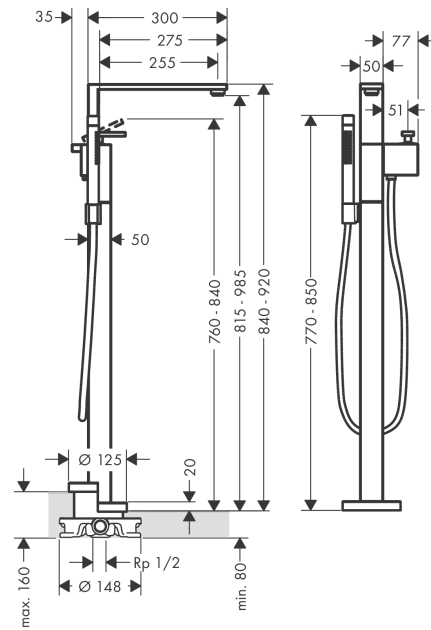

AXOR Edge
Single lever bath mixer floor-standing
 Surfaces: **polished black chrome** Art. no. : **46440330**

product features

- Consists of: Floor-standing single lever bath mixer, baton hand shower, shower hose, shower holder
- designed to run 2 outlets
- spout 255 mm long
- Spray type mixer: normal spray
- Spray type hand shower: Rain, Mono
- Maximum flow rate (at 3 bar): 23 l/min
- Flow rate for bath spout (at 3 bar): 23 l/min
- Flow rate of hand shower (at 3 bar): 13 l/min
- ceramic cartridge
- Maximum temperature can be adjusted on installation
- diverter with automatic resetting
- Non-return valve
- Noise class: I
- Connection type: basic set
- Min. operating pressure: 1 bar
- Max. operating pressure: 5 bar
- WRAS 2205051
- WRAS 2205051 - Approval letter

Article Details

Price excl. VAT £ 4,400.40

Technology

Certificates

AXOR Edge
Single lever bath mixer floor-standing
 Surfaces: **polished black chrome** Art. no. : **46440330**

Product image

Scale drawing

Flowchart