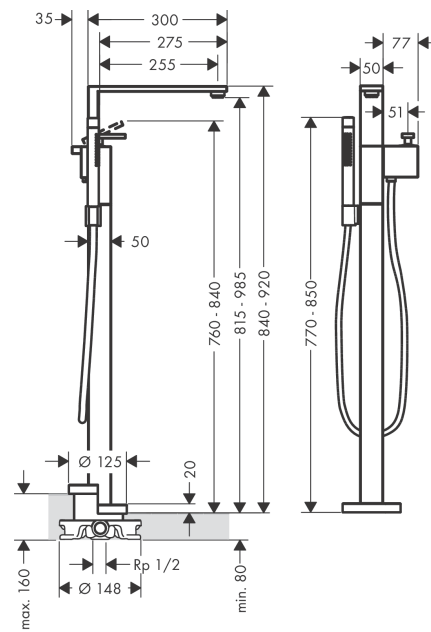

AXOR Edge
Single lever bath mixer floor-standing
 Surfaces: **polished redgold** Art. no. : **46440300**

product features

- Consists of: Floor-standing single lever bath mixer, baton hand shower, shower hose, shower holder
- designed to run 2 outlets
- spout 255 mm long
- Spray type mixer: normal spray
- Spray type hand shower: Rain, Mono
- Maximum flow rate (at 3 bar): 23 l/min
- Flow rate for bath spout (at 3 bar): 23 l/min
- Flow rate of hand shower (at 3 bar): 13 l/min
- ceramic cartridge
- Maximum temperature can be adjusted on installation
- diverter with automatic resetting
- Non-return valve
- Noise class: I
- Connection type: basic set
- Min. operating pressure: 1 bar
- Max. operating pressure: 5 bar
- WRAS 2205051
- WRAS 2205051 - Approval letter

Article Details

Price excl. VAT £ 4,400.40

Technology

Certificates

AXOR Edge
Single lever bath mixer floor-standing
 Surfaces: **polished redgold** Art. no. : **46440300**

Product image

Scale drawing

Flowchart