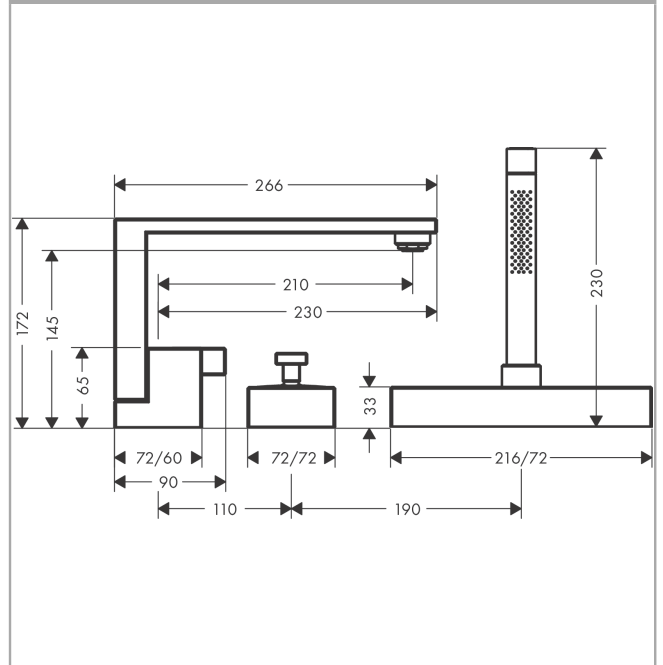

AXOR Edge

3-hole rim-mounted bath mixer

Surfaces: **polished bronze** Art. no. : **46430130**

product features

- Consists of: 3-hole rim-mounted single lever bath mixer, baton hand shower, shower holder
- designed to run 2 outlets
- spout 210 mm long
- Spray type mixer: normal spray
- Spray type hand shower: Rain, Mono
- Maximum pull-out length of hand shower: 1.45 m
- sBox for quiet, smooth and protected hose guidance
- Maximum flow rate (at 3 bar): 20 l/min
- Flow rate for bath spout (at 3 bar): 20 l/min
- Flow rate of hand shower (at 3 bar): 9 l/min
- ceramic cartridge
- Maximum temperature can be adjusted on installation
- Non-return valve
- Noise class: I
- Connection type: basic set
- Min. operating pressure: 1 bar
- Max. operating pressure: 10 bar
- removable for service at any time
- no additional maintenance opening required

Article Details

Price excl. VAT

£ 3,223.40

Technology

AXOR Edge
3-hole rim-mounted bath mixer
 Surfaces: **polished bronze** Art. no. : **46430130**

Product image

Scale drawing

Flowchart