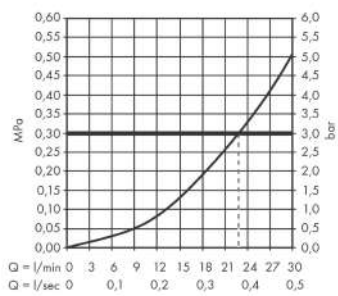

AXOR Edge

Bath spout

Surfaces: **polished black chrome** Art. no. : **46410330**

Flowchart

The consumption was measured in combination with the appropriate fittings (thermosta/mixer/ in-wall valve) to reflect actual application in practice.