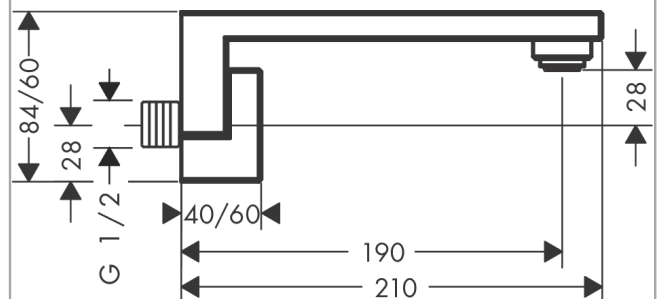

AXOR Edge

Bath spout

Surfaces: **polished black chrome** Art. no. : **46410330**

product features

- spout 190 mm long
- wall-mounted
- Maximum flow rate (at 3 bar): 23 l/min
- Operating pressure: min. 1 bar/max. 10 bar
- normal spray
- WRAS 1907329
- Kiwa UK 1907733

AXOR Edge

Bath spout

Surfaces: **polished black chrome** Art. no. : **46410330**

Flowchart

The consumption was measured in combination with the appropriate fittings (thermosta/mixer/ in-wall valve) to reflect actual application in practice.