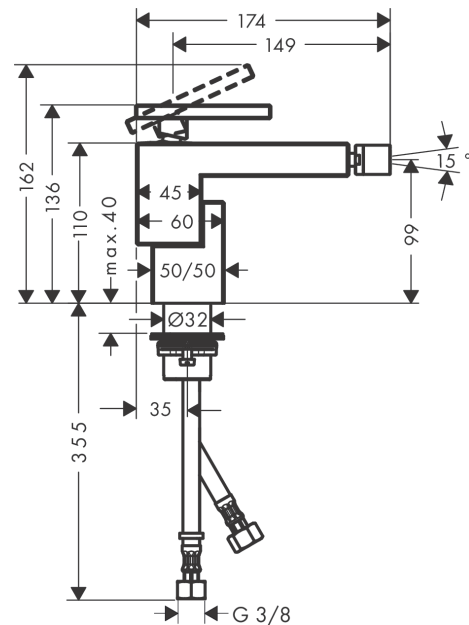

### Single lever bidet mixer with push-open waste set

Surfaces: **Polished Black Chrome** Article Number: **46210330**

#### product features

- consists of: single lever bidet mixer, waste set
- projection 149 mm
- spout height: 99 mm
- aerator with ball pivot
- spray type: Normal spray
- maximum flow rate at 3 bar: 7 l/min
- ceramic cartridge
- temperature limitation adjustable
- suitable for continuous flow water heaters
- push-open waste set G 1¼
- material waste set: metal
- connection type: G ¾ connections
- connection dimension: DN15

#### Scale drawing

**AXOR Edge**  
**Single lever bidet mixer with push-open waste set**  
 Surfaces: **Polished Black Chrome** Article Number: **46210330**