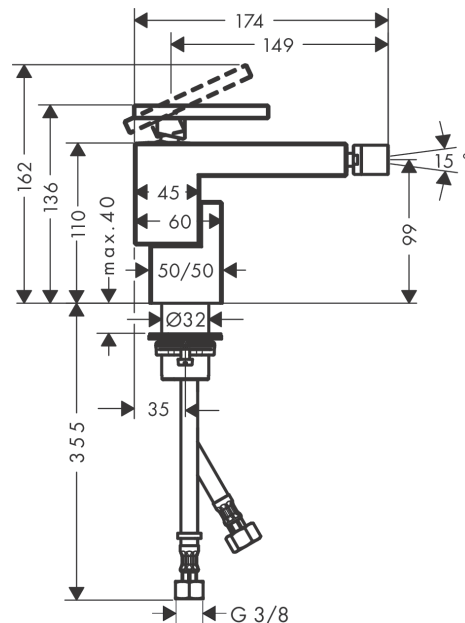

### Single lever bidet mixer with push-open waste set

Surfaces: **Polished Red Gold** Article Number: **46210300**

#### product features

- consists of: single lever bidet mixer, waste set
- projection 149 mm
- spout height: 99 mm
- aerator with ball pivot
- spray type: Normal spray
- maximum flow rate at 3 bar: 7 l/min
- ceramic cartridge
- temperature limitation adjustable
- suitable for continuous flow water heaters
- push-open waste set G 1¼
- material waste set: metal
- connection type: G ¾ connections
- connection dimension: DN15

#### Scale drawing

## AXOR Edge

Single lever bidet mixer with push-open waste set

Surfaces: **Polished Red Gold** Article Number: **46210300**