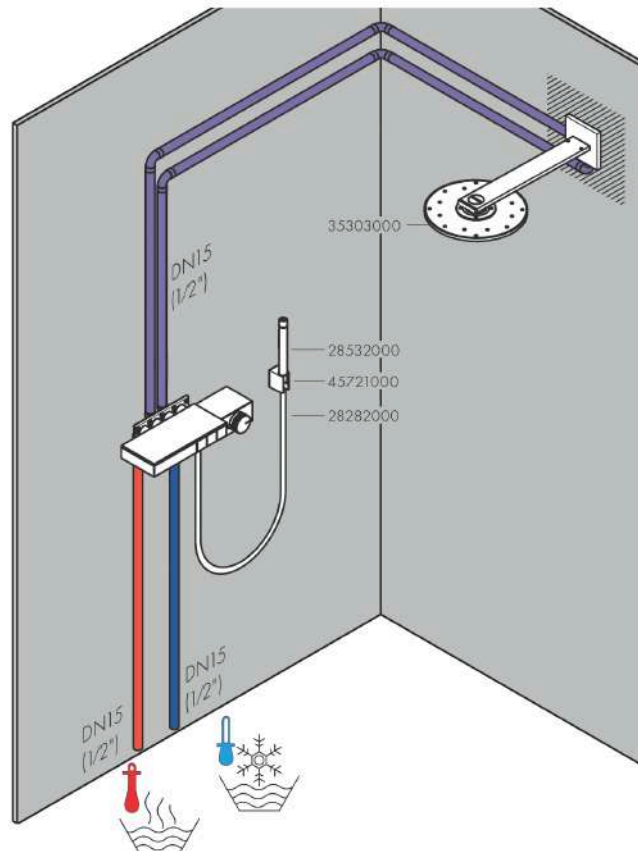

AXOR Edge
Thermostat for exposed/ concealed installation for 3 functions
Surfaces: **Polished Gold Optic**   Article Number: **46140990**

Installation examples