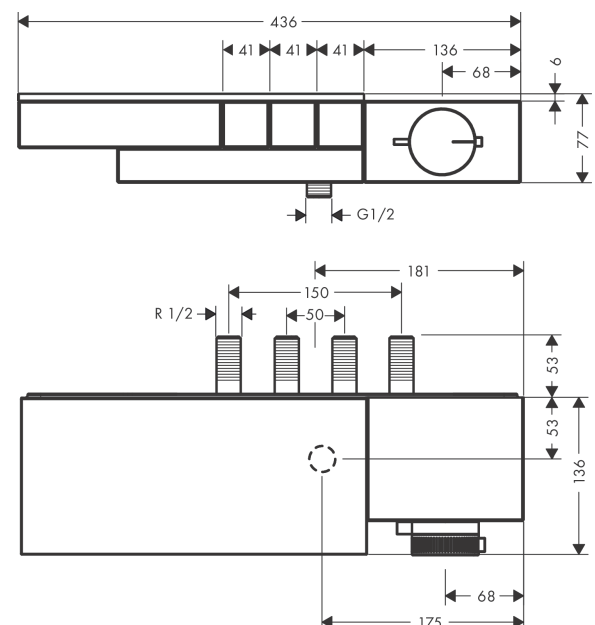

**AXOR Edge**  
**Thermostat for exposed/ concealed installation for 3 functions**  
 Surfaces: **Polished Gold Optic** Article Number: **46140990**

**product features**

- 3 functions
- depending on volume flow and installation situation approx. 50% flow rate reduction
- Select push-button on/off control for 3 outlets
- simultaneous use of several outlets
- maximum flow rate at 3 bar: 21 l/min
- thermostat cartridge
- safety lock at 40 °C
- temperature limitation adjustable
- non-return valve
- shelf made of safety glass
- surface shelf: frosted grey glass
- connection type: basic set
- connection dimension: DN15
- min. operating pressure: 1 bar
- max. operating pressure: 10 bar
- Thermostat is delivered with buttons handshower, PowderRain, Rain large

**Technology**

**Certificates**

**Product image**

**Scale drawing**

**AXOR Edge**  
**Thermostat for exposed/ concealed installation for 3 functions**  
**Surfaces: Polished Gold Optic Article Number: 46140990**

## Flowchart

**AXOR Edge**  
**Thermostat for exposed/ concealed installation for 3 functions**  
 Surfaces: **Polished Gold Optic**    Article Number: **46140990**

## Exploded Drawing

Year of production: >11/19

**AXOR Edge**  
**Thermostat for exposed/ concealed installation for 3 functions**  
 Surfaces: **Polished Gold Optic** Article Number: **46140990**