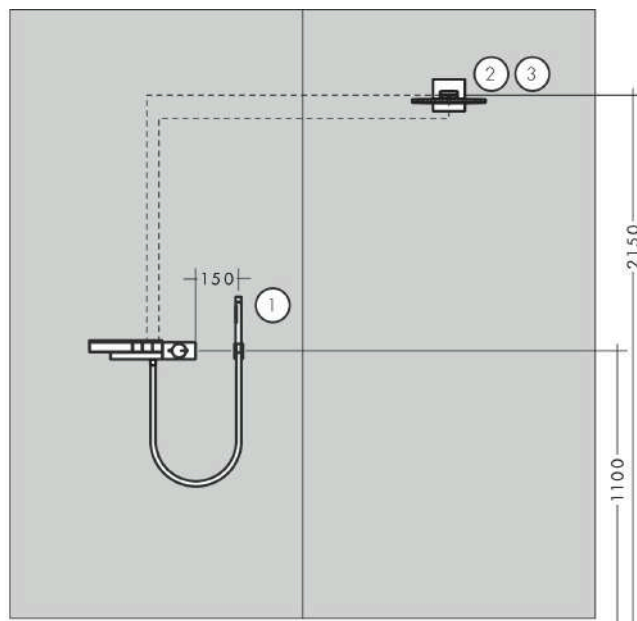

AXOR Edge
Thermostat for exposed/ concealed installation for 3 functions
Surfaces: **Polished Gold Optic**   Article Number: **46140990**

Installation examples