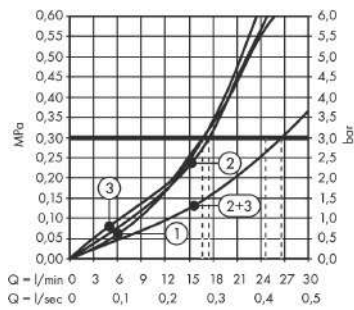

AXOR Edge
Thermostat for exposed/ concealed installation for 3 functions
Surfaces: **Polished Gold Optic**   Article Number: **46140990**

Installation examples