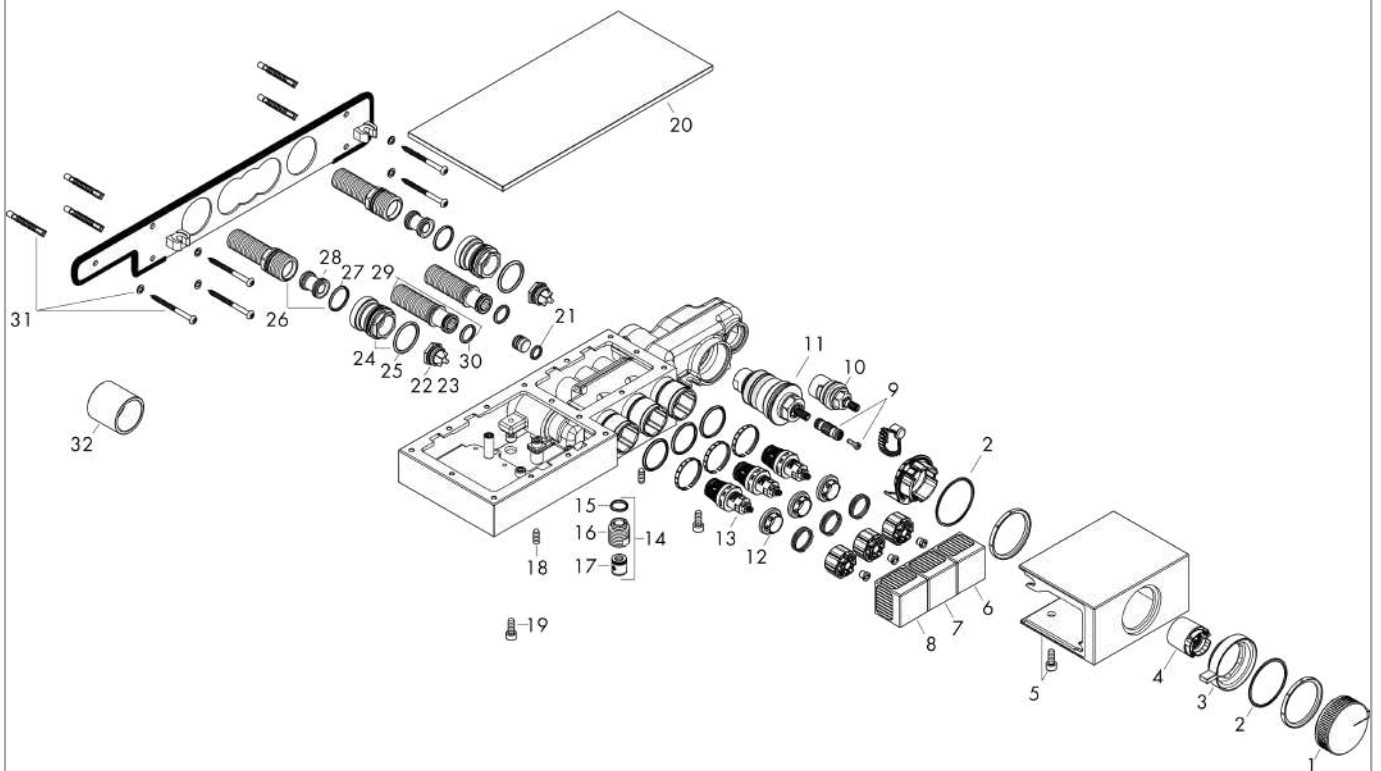

**AXOR Edge**  
**Thermostat for exposed/ concealed installation for 3 functions**  
 Surfaces: **Polished Gold Optic** Article Number: **46140990**

**product features**

- 3 functions
- depending on volume flow and installation situation approx. 50% flow rate reduction
- Select push-button on/off control for 3 outlets
- simultaneous use of several outlets
- maximum flow rate at 3 bar: 21 l/min
- thermostat cartridge
- safety lock at 40 °C
- temperature limitation adjustable
- non-return valve
- shelf made of safety glass
- surface shelf: frosted grey glass
- connection type: basic set
- connection dimension: DN15
- min. operating pressure: 1 bar
- max. operating pressure: 10 bar
- Thermostat is delivered with buttons handshower, PowderRain, Rain large

## Installation examples

**AXOR Edge**  
Thermostat for exposed/ concealed installation for 3 functions  
Surfaces: **Polished Gold Optic** Article Number: **46140990**

## Exploded Drawing

Year of production: >11/19

**AXOR Edge**  
**Thermostat for exposed/ concealed installation for 3 functions**  
 Surfaces: **Polished Gold Optic** Article Number: **46140990**