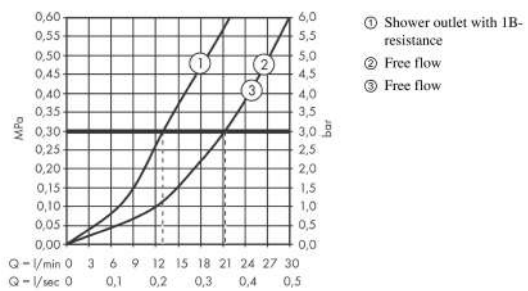

AXOR Edge
Thermostat for exposed/ concealed installation for 3 functions
Surfaces: Polished Gold Optic Article Number: 46140990

Flowchart