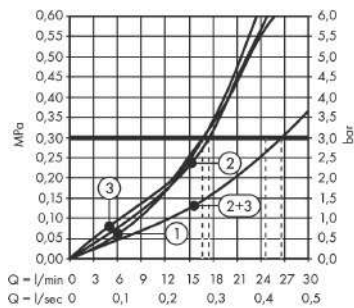

AXOR Edge
Thermostat for exposed/ concealed installation for 3 functions
Surfaces: **Polished Black Chrome**   Article Number: **46140330**

Installation examples