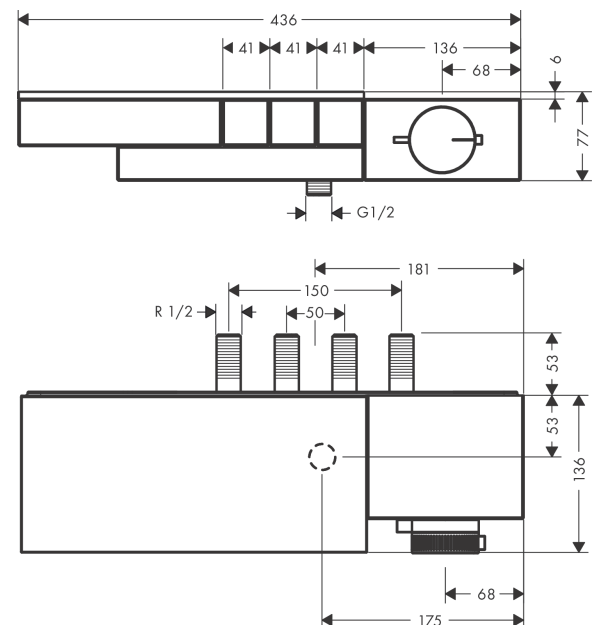

Scale drawing