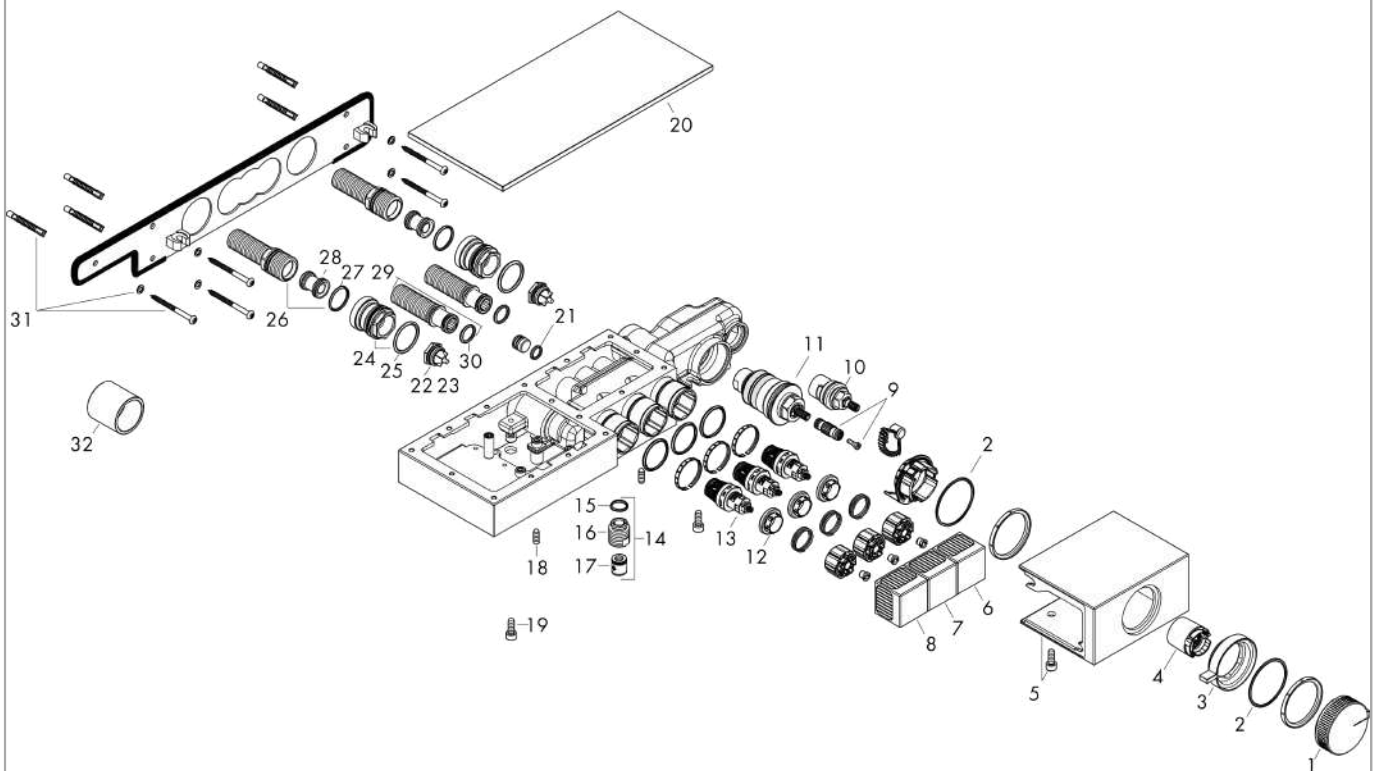

AXOR Edge
Thermostat for exposed/ concealed installation for 3 functions
 Surfaces: **Polished Black Chrome** Article Number: **46140330**

Spare part list

Year of production: >11/19

Pos.		Article Number	Price	PU
1	handle for thermostat	93610330	€ 374,85	1
2	O-Ring 50x2	98187000	€ 3,21	1
3	handle	93614330	€ 374,85	1
4	sleeve	93613000	€ 18,33	1
5	cover	93615330	€ 3.238,94	1
6	symbol handshower	93607330	€ 494,80	1
7	symbol head shower Rain large	93609330	€ 305,95	1
8	symbol head shower Rain small	93608330	€ 494,80	1
9	adapter for handle	93611000	€ 86,16	1
10	shut off unit	98536000	€ 70,57	1
11	thermostat cartridge	96633000	€ 124,95	1
12	nut	98368000	€ 11,31	1
13	shut off unit	95758000	€ 100,44	1
14	Hose Connection	96044000	€ 22,37	1
15	O-ring 14x2	98129000	€ 3,21	1
16	connecting thread	95392000	€ 18,33	1
17	set of non return valves DW 15	94074000	€ 13,92	1
18	hollow set screw M6x16 including o-ring 29x3	98372000	€ 8,45	1
19	hexagon socket screw M6x16	92857000	€ 3,21	1
20	shelf	93616000	€ 124,95	1
21	O-ring 11x2	98127000	€ 3,21	1
22	non return valve (pressure-resistant up to 2 MPa)	95773000	€ 28,20	1
23	O-ring 17x2	98199000	€ 3,21	1
24	adapter for ball S - union	02026000	-	1
25	O-ring 29x3	98371000	€ 5,24	1
26	set of connecting threads	93231000	€ 57,12	1
27	O-ring 23x2	98398000	€ 3,21	1
28	noise reduction	96429000	€ 5,24	1
29	connecting thread	93232000	€ 35,94	1
30	O-ring 15x2,5	98131000	€ 3,21	1
31	mounting set	92841000	€ 8,45	1
32	fit-up aid	93612000	€ 70,57	1