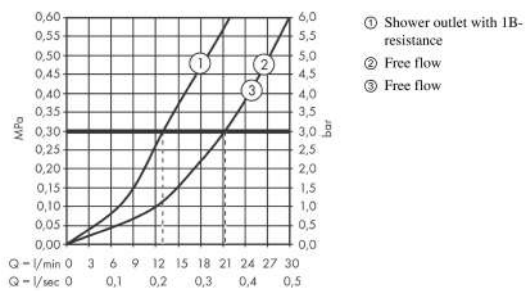

AXOR Edge

Thermostat for exposed/ concealed installation for 3 functions

Surfaces: **Polished Black Chrome** Article Number: **46140330**

product features

- 3 functions
- depending on volume flow and installation situation approx. 50% flow rate reduction
- Select push-button on/off control for 3 outlets
- simultaneous use of several outlets
- maximum flow rate at 3 bar: 21 l/min
- thermostat cartridge
- safety lock at 40 °C
- temperature limitation adjustable
- non-return valve
- shelf made of safety glass
- surface shelf: frosted grey glass
- connection type: basic set
- connection dimension: DN15
- min. operating pressure: 1 bar
- max. operating pressure: 10 bar
- Thermostat is delivered with buttons handshower, PowderRain, Rain large

Technology

Certificates

Product image

Scale drawing

AXOR Edge
Thermostat for exposed/ concealed installation for 3 functions
Surfaces: Polished Black Chrome Article Number: 46140330

Flowchart

AXOR Edge
Thermostat for exposed/ concealed installation for 3 functions
 Surfaces: **Polished Black Chrome** Article Number: **46140330**