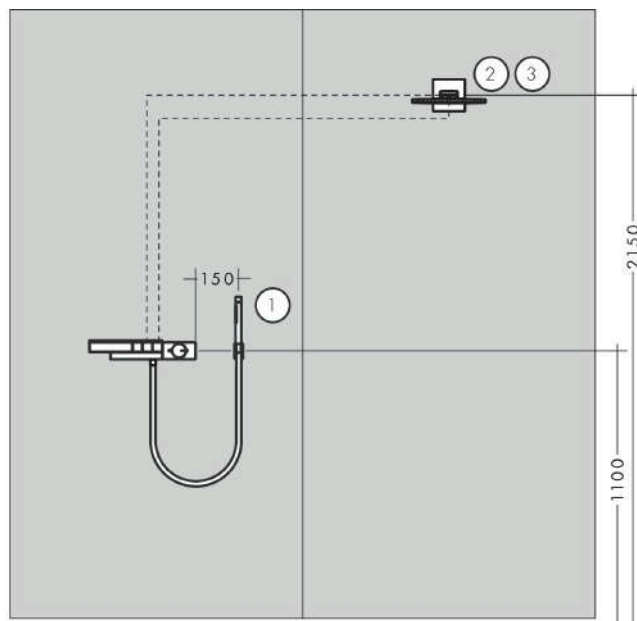

AXOR Edge
Thermostat for exposed/ concealed installation for 3 functions
Surfaces: **Polished Black Chrome**   Article Number: **46140330**

Installation examples