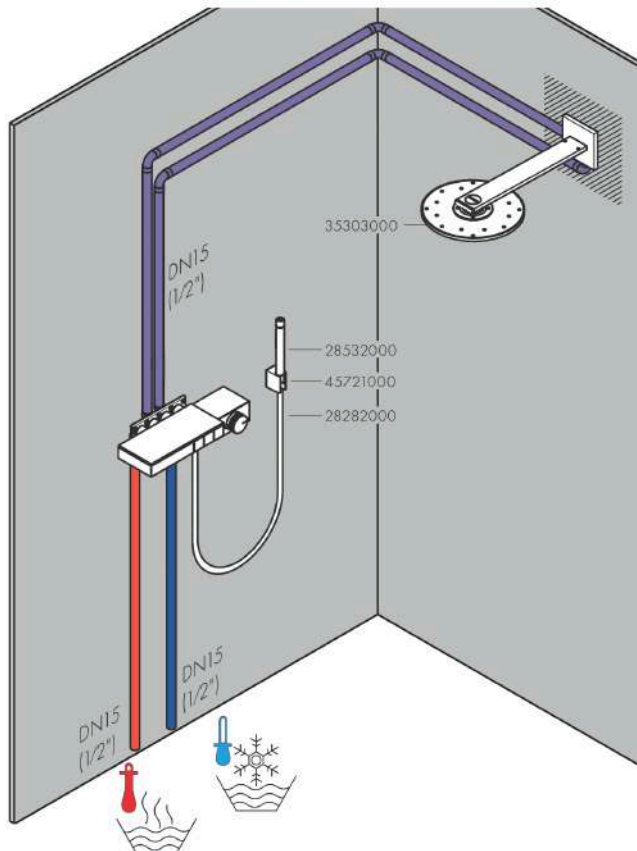

AXOR Edge
Thermostat for exposed/ concealed installation for 3 functions
Surfaces: **Polished Black Chrome**   Article Number: **46140330**

Installation examples