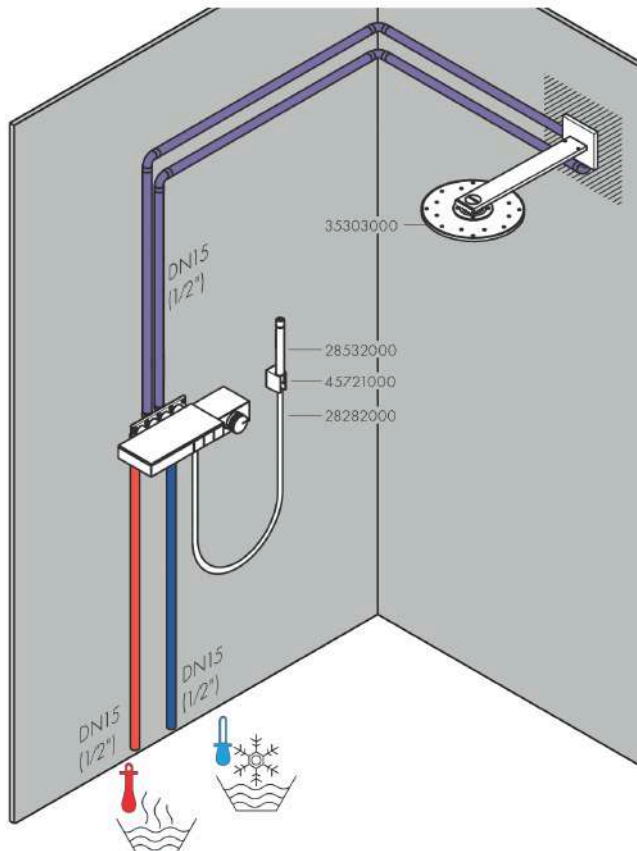

AXOR Edge

Thermostat for exposed/ concealed installation for 3 functions

Surfaces: **Polished Red Gold** Article Number: **46140300**

product features

- 3 functions
- depending on volume flow and installation situation approx. 50% flow rate reduction
- Select push-button on/off control for 3 outlets
- simultaneous use of several outlets
- maximum flow rate at 3 bar: 21 l/min
- thermostat cartridge
- safety lock at 40 °C
- temperature limitation adjustable
- non-return valve
- shelf made of safety glass
- surface shelf: frosted grey glass
- connection type: basic set
- connection dimension: DN15
- min. operating pressure: 1 bar
- max. operating pressure: 10 bar
- Thermostat is delivered with buttons handshower, PowderRain, Rain large

Technology

Certificates

Product image

Scale drawing

AXOR Edge
Thermostat for exposed/ concealed installation for 3 functions
Surfaces: Polished Red Gold Article Number: 46140300

Flowchart

AXOR Edge
Thermostat for exposed/ concealed installation for 3 functions
 Surfaces: **Polished Red Gold** Article Number: **46140300**

Installation examples

AXOR Edge
Thermostat for exposed/ concealed installation for 3 functions
 Surfaces: **Polished Red Gold** Article Number: **46140300**

Exploded Drawing

Year of production: >11/19

AXOR Edge
Thermostat for exposed/ concealed installation for 3 functions
 Surfaces: **Polished Red Gold** Article Number: **46140300**