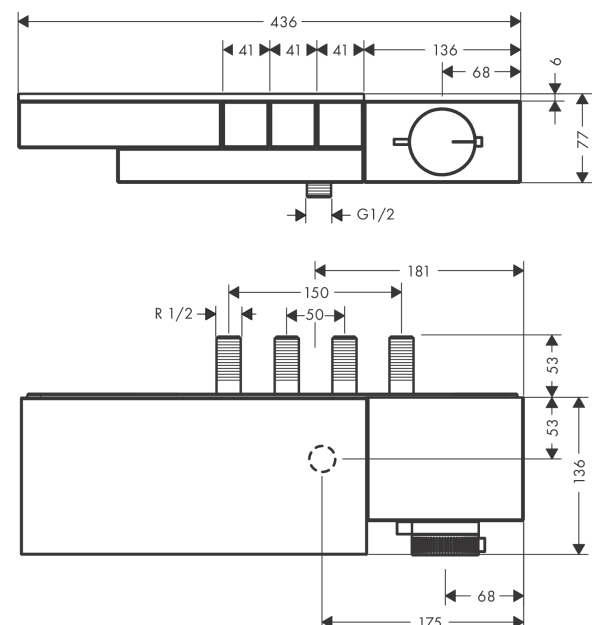

AXOR Edge

Thermostat for exposed/ concealed installation for 3 functions

Surfaces: **Polished Red Gold** Article Number: **46140300**

product features

- 3 functions
- depending on volume flow and installation situation approx. 50% flow rate reduction
- Select push-button on/off control for 3 outlets
- simultaneous use of several outlets
- maximum flow rate at 3 bar: 21 l/min
- thermostat cartridge
- safety lock at 40 °C
- temperature limitation adjustable
- non-return valve
- shelf made of safety glass
- surface shelf: frosted grey glass
- connection type: basic set
- connection dimension: DN15
- min. operating pressure: 1 bar
- max. operating pressure: 10 bar
- Thermostat is delivered with buttons handshower, PowderRain, Rain large

Technology

Certificates

Product image

Scale drawing

AXOR Edge
Thermostat for exposed/ concealed installation for 3 functions
Surfaces: Polished Red Gold Article Number: 46140300

Flowchart

AXOR Edge
Thermostat for exposed/ concealed installation for 3 functions
 Surfaces: **Polished Red Gold** Article Number: **46140300**