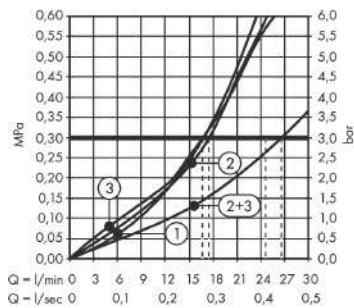

AXOR Edge
Thermostat for exposed/ concealed installation for 3 functions
Surfaces: **Polished Red Gold** Article Number: **46140300**

Installation examples