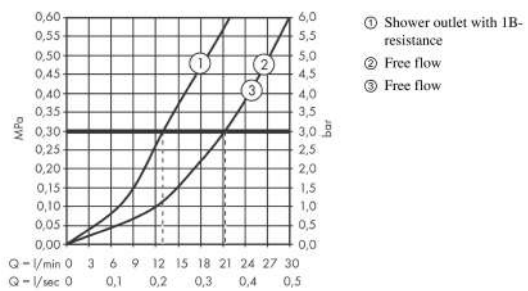

AXOR Edge

Thermostat for exposed/ concealed installation for 3 functions

Surfaces: **Polished Red Gold** Article Number: **46140300**

product features

- 3 functions
- depending on volume flow and installation situation approx. 50% flow rate reduction
- Select push-button on/off control for 3 outlets
- simultaneous use of several outlets
- maximum flow rate at 3 bar: 21 l/min
- thermostat cartridge
- safety lock at 40 °C
- temperature limitation adjustable
- non-return valve
- shelf made of safety glass
- surface shelf: frosted grey glass
- connection type: basic set
- connection dimension: DN15
- min. operating pressure: 1 bar
- max. operating pressure: 10 bar
- Thermostat is delivered with buttons handshower, PowderRain, Rain large

Technology

Certificates

Product image

Scale drawing

AXOR Edge
Thermostat for exposed/ concealed installation for 3 functions
Surfaces: Polished Red Gold Article Number: 46140300

Flowchart

AXOR Edge
Thermostat for exposed/ concealed installation for 3 functions
 Surfaces: **Polished Red Gold** Article Number: **46140300**