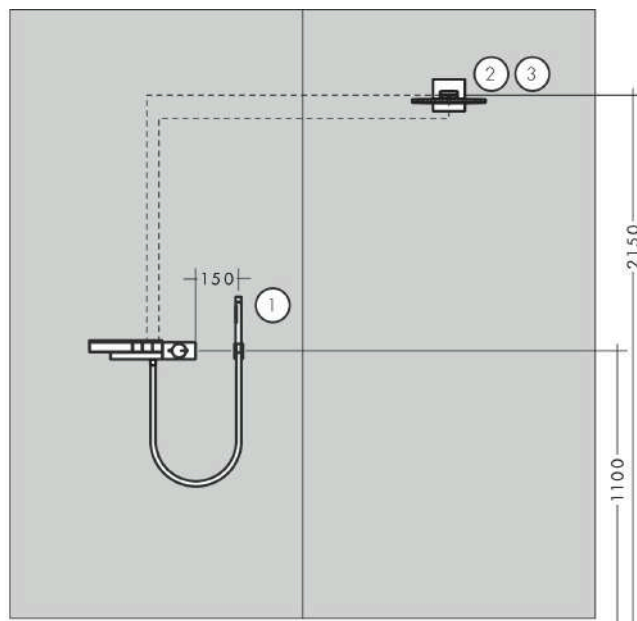

AXOR Edge
Thermostat for exposed/ concealed installation for 3 functions
Surfaces: **Polished Red Gold** Article Number: **46140300**

Installation examples