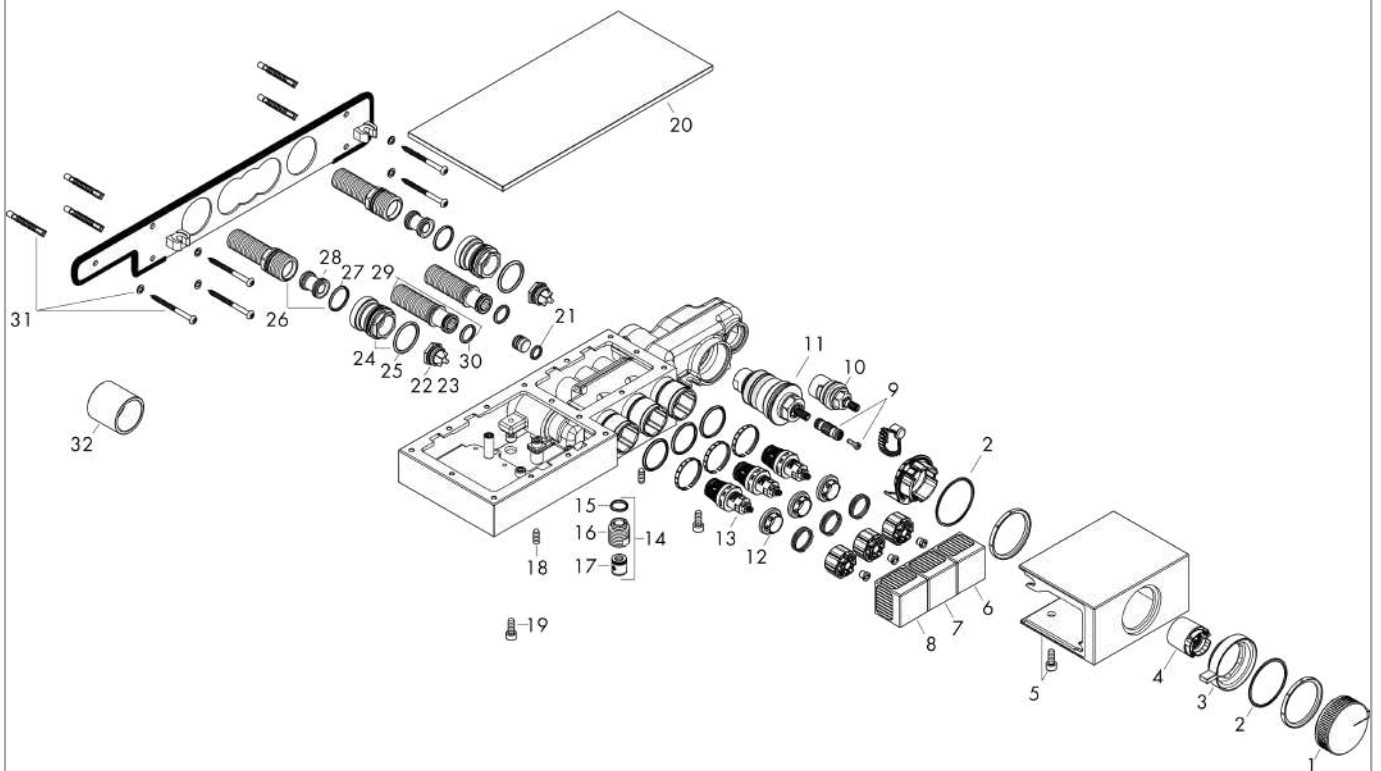

AXOR Edge
Thermostat for exposed/ concealed installation for 3 functions
Surfaces: **Polished Red Gold** Article Number: **46140300**

Exploded Drawing

Year of production: >11/19

AXOR Edge
Thermostat for exposed/ concealed installation for 3 functions
Surfaces: **Polished Red Gold** Article Number: **46140300**

Spare part list

Year of production: >11/19

Pos.		Article Number	Price	PU
1	handle for thermostat	93610300	€ 374,85	1
2	handle	93614300	€ 374,85	1
3	O-Ring 50x2	98187000	€ 3,21	1
4	sleeve	93613000	€ 18,33	1
5	cover	93615300	€ 3.238,94	1
6	symbol handshower	93607300	€ 494,80	1
7	symbol head shower Rain large	93609300	€ 305,95	1
8	symbol head shower Rain small	93608300	€ 494,80	1
9	adapter for handle	93611000	€ 86,16	1
10	shut off unit	98536000	€ 70,57	1
11	thermostat cartridge	96633000	€ 124,95	1
12	nut	98368000	€ 11,31	1
13	shut off unit	95758000	€ 100,44	1
14	Hose Connection	96044000	€ 22,37	1
15	O-ring 14x2	98129000	€ 3,21	1
16	connecting thread	95392000	€ 18,33	1
17	set of non return valves DW 15	94074000	€ 13,92	1
18	hollow set screw M6x16 including o-ring 29x3	98372000	€ 8,45	1
19	hexagon socket screw M6x16	92857000	€ 3,21	1
20	shelf	93616000	€ 124,95	1
21	O-ring 11x2	98127000	€ 3,21	1
22	non return valve (pressure-resistant up to 2 MPa)	95773000	€ 28,20	1
23	O-ring 17x2	98199000	€ 3,21	1
24	adapter for ball S - union	02026000	-	1
25	O-ring 29x3	98371000	€ 5,24	1
26	set of connecting threads	93231000	€ 57,12	1
27	O-ring 23x2	98398000	€ 3,21	1
28	noise reduction	96429000	€ 5,24	1
29	connecting thread	93232000	€ 35,94	1
30	O-ring 15x2,5	98131000	€ 3,21	1
31	mounting set	92841000	€ 8,45	1
32	fit-up aid	93612000	€ 70,57	1