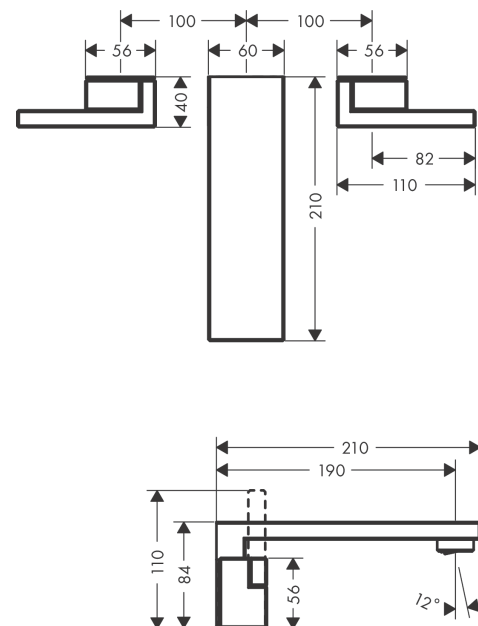

AXOR Edge

3-hole basin mixer for concealed installation wall-mounted with spout 190 mm and push-open waste set

Surfaces: **Polished Black Chrome** Article Number: **46060330**

product features

- consists of: 3-hole basin mixer, waste set
- projection: 190 mm
- spray type: Normal spray
- maximum flow rate at 3 bar: 5 l/min
- ceramic valves hot/ cold 90°
- suitable for continuous flow water heaters
- push-open waste set G 1¼
- material waste set: metal
- connection type: basic set
- connection dimension: DN15

Technology

Certificates

Product image

Scale drawing

AXOR Edge

3-hole basin mixer for concealed installation wall-mounted with spout 190 mm and push-open waste set

Surfaces: **Polished Black Chrome** Article Number: **46060330**

Flowchart