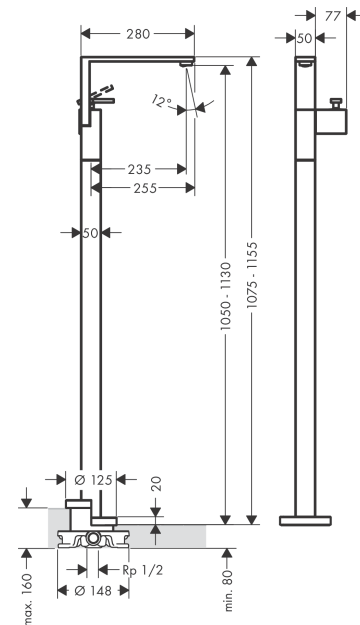

**AXOR Edge**  
**Single lever basin mixer floor-standing with push-open waste set**  
 Surfaces: **Polished Gold Optic** Article Number: **46040990**

**product features**

- consists of: single lever basin mixer, waste set
- projection: 235 mm
- spray type: Normal spray
- maximum flow rate at 3 bar: 5 l/min
- ceramic cartridge
- temperature limitation adjustable
- suitable for continuous flow water heaters
- push-open waste set G 1¼
- material waste set: metal
- connection type: basic set
- connection dimension: DN15

**Technology**

**Design awards**

reddot award 2019  
best of the best

GERMAN  
DESIGN  
AWARD  
WINNER  
2020

**Certificates**

**Product image**

**Scale drawing**

**AXOR Edge**  
**Single lever basin mixer floor-standing with push-open waste set**  
 Surfaces: **Polished Gold Optic** Article Number: **46040990**

## Flowchart