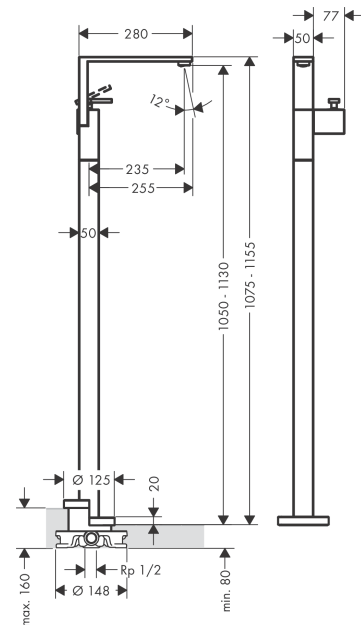

#### product features

- consists of: single lever basin mixer, waste set
- projection: 235 mm
- spray type: Normal spray
- maximum flow rate at 3 bar: 5 l/min
- ceramic cartridge
- temperature limitation adjustable
- suitable for continuous flow water heaters
- push-open waste set G 1¼
- material waste set: metal
- connection type: basic set
- connection dimension: DN15

#### Scale drawing

**AXOR Edge**  
**Single lever basin mixer floor-standing with push-open waste set**  
 Surfaces: **Polished Black Chrome**    Article Number: **46040330**