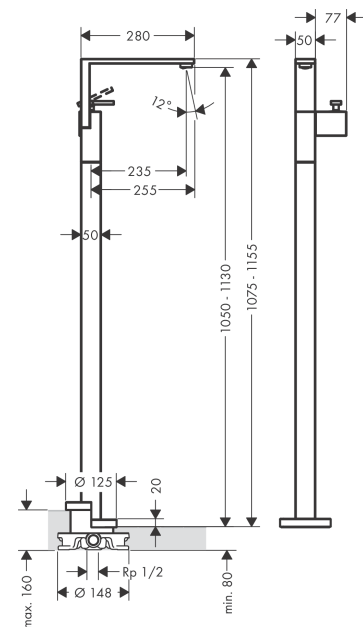

**AXOR Edge**  
**Single lever basin mixer floor-standing with push-open waste set**  
 Surfaces: **Polished Red Gold** Article Number: **46040300**

**product features**

- consists of: single lever basin mixer, waste set
- projection: 235 mm
- spray type: Normal spray
- maximum flow rate at 3 bar: 5 l/min
- ceramic cartridge
- temperature limitation adjustable
- suitable for continuous flow water heaters
- push-open waste set G 1¼
- material waste set: metal
- connection type: basic set
- connection dimension: DN15

**Technology**

**Design awards**

reddot award 2019  
best of the best

GERMAN  
DESIGN  
AWARD  
WINNER  
2020

**Certificates**

**Product image**

**Scale drawing**

**AXOR Edge**  
**Single lever basin mixer floor-standing with push-open waste set**  
 Surfaces: **Polished Red Gold** Article Number: **46040300**

## Flowchart