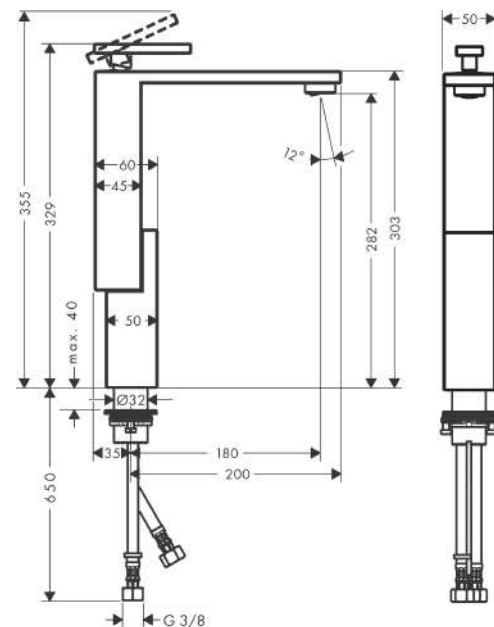

AXOR Edge

Single lever basin mixer 280 for wash bowls with push-open waste set

Surfaces: **Polished Black Chrome** Article Number: **46030330**

product features

- consists of: single lever basin mixer, waste set
- ComfortZone 280
- projection: 180 mm
- spout height: 282 mm
- spray type: Normal spray
- maximum flow rate at 3 bar: 5 l/min
- ceramic cartridge
- temperature limitation adjustable
- suitable for continuous flow water heaters
- push-open waste set G 1¼
- material waste set: metal
- connection type: G ¾ connections
- connection dimension: DN15

Technology

Design awards

reddot award 2019
best of the best

GERMAN
DESIGN
AWARD
WINNER
2020

Certificates

Product image

Scale drawing

AXOR Edge
Single lever basin mixer 280 for wash bowls with push-open waste set
 Surfaces: **Polished Black Chrome** Article Number: **46030330**