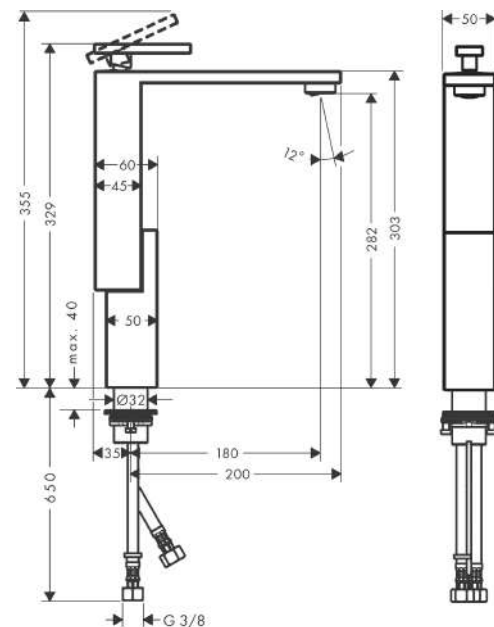

AXOR Edge

Single lever basin mixer 280 for wash bowls with push-open waste set

Surfaces: **Polished Red Gold** Article Number: **46030300**

product features

- consists of: single lever basin mixer, waste set
- ComfortZone 280
- projection: 180 mm
- spout height: 282 mm
- spray type: Normal spray
- maximum flow rate at 3 bar: 5 l/min
- ceramic cartridge
- temperature limitation adjustable
- suitable for continuous flow water heaters
- push-open waste set G 1¼
- material waste set: metal
- connection type: G ¾ connections
- connection dimension: DN15

Technology

Design awards

reddot award 2019
best of the best

GERMAN
DESIGN
AWARD
WINNER
2020

Certificates

Product image

Scale drawing

AXOR Edge
Single lever basin mixer 280 for wash bowls with push-open waste set
 Surfaces: **Polished Red Gold** Article Number: **46030300**