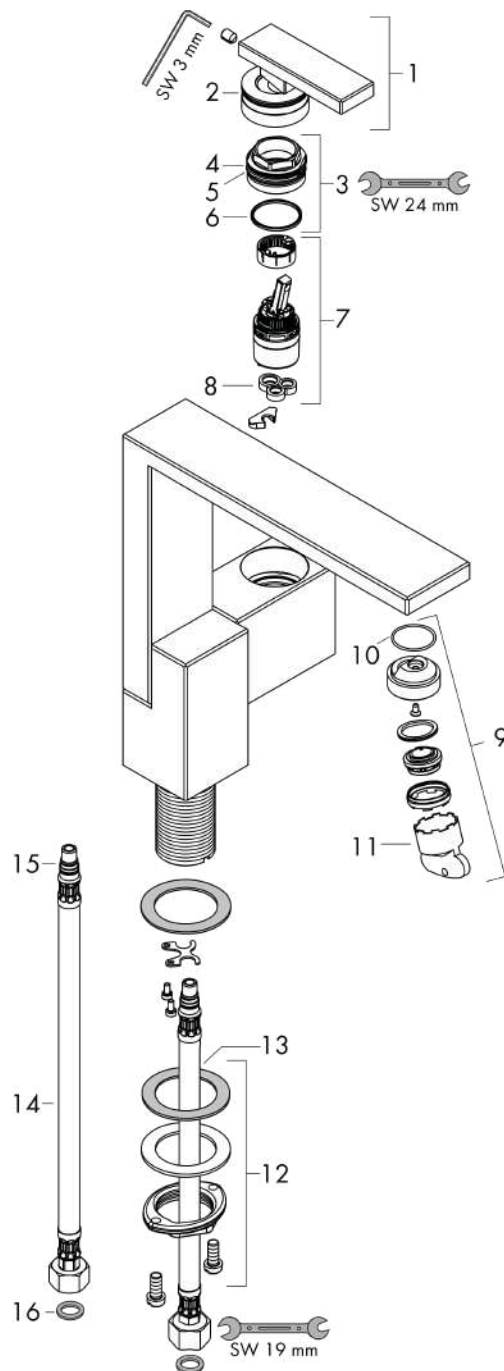

AXOR Edge
Single lever basin mixer 190 with push-open waste set
 Surfaces: **Chrome** Article Number: **46020000**

product features

- consists of: single lever basin mixer, waste set
- ComfortZone 190
- projection: 175 mm
- spout height: 199 mm
- spray type: Normal spray
- maximum flow rate at 3 bar: 5 l/min
- ceramic cartridge
- temperature limitation adjustable
- suitable for continuous flow water heaters
- push-open waste set G 1¼
- material waste set: metal
- connection type: G ¾ connections
- connection dimension: DN15

Technology

Design awards

Certificates

Product image

Scale drawing

AXOR Edge
Single lever basin mixer 190 with push-open waste set
 Surfaces: **Chrome** Article Number: **46020000**

Flowchart

AXOR Edge
Single lever basin mixer 190 with push-open waste set
 Surfaces: **Chrome** Article Number: **46020000**

Exploded Drawing

Year of production: >04/19

AXOR Edge
Single lever basin mixer 190 with push-open waste set
 Surfaces: **Chrome** Article Number: **46020000**

Spare part list

Year of production: >04/19

Pos.		Article Number	Price	PU
1	handle	93424000	€ 249,90	1
2	O-ring 33x1,5	98164000	€ 3,21	1
3	nut	92926000	€ 13,92	1
4	O-ring 30x1,5	98433000	€ 3,21	1
5	O-ring 29x2	98391000	€ 3,21	1
6	O-ring 25x1,5	98146000	€ 3,21	1
7	cartridge, assy	92900000	€ 57,12	1
8	seal	93383000	€ 11,31	1
9	aerator M24x1 (5 l/min)	93426000	€ 70,57	1
10	O-ring 22x1,2	98397000	€ 3,21	1
11	service tool	95661000	€ 5,24	1
12	fixing set (Ø 32)	13961000	€ 22,37	1
13	lever collar	97548000	€ 3,21	1
14	connection hose 450 mm M8x0,75 G3/8	97206000	€ 28,20	1
15	O-ring 7x1,5	98422000	€ 3,21	1
16	sealing set	95581000	€ 5,24	1
a	push-open waste set	51300000	-	1
b	fixation extension 35 mm	13898000	€ 70,57	1