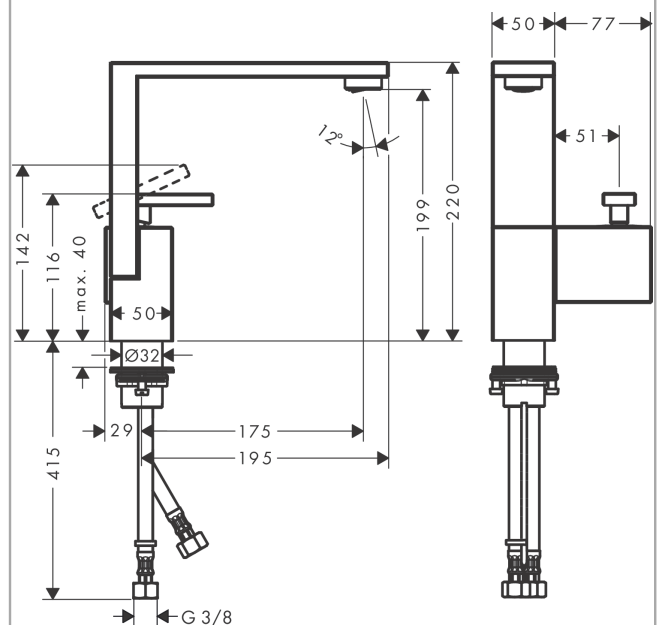

AXOR Edge
Single lever basin mixer 190 with push-open waste set
 Surfaces: **Chrome** Article Number: **46020000**

product features

- consists of: single lever basin mixer, waste set
- ComfortZone 190
- projection: 175 mm
- spout height: 199 mm
- spray type: Normal spray
- maximum flow rate at 3 bar: 5 l/min
- ceramic cartridge
- temperature limitation adjustable
- suitable for continuous flow water heaters
- push-open waste set G 1¼
- material waste set: metal
- connection type: G ¾ connections
- connection dimension: DN15

Technology

Design awards

Certificates

Product image

Scale drawing

AXOR Edge
Single lever basin mixer 190 with push-open waste set
 Surfaces: **Chrome** Article Number: **46020000**

Flowchart

AXOR Edge
Single lever basin mixer 190 with push-open waste set
 Surfaces: **Chrome** Article Number: **46020000**

Exploded Drawing

Year of production: >04/19

AXOR Edge
Single lever basin mixer 190 with push-open waste set
 Surfaces: **Chrome** Article Number: **46020000**

Spare part list

Year of production: >04/19

Pos.		Article Number	Price	PU
1	handle	93424000	€ 249,90	1
2	O-ring 33x1,5	98164000	€ 3,21	1
3	nut	92926000	€ 13,92	1
4	O-ring 30x1,5	98433000	€ 3,21	1
5	O-ring 29x2	98391000	€ 3,21	1
6	O-ring 25x1,5	98146000	€ 3,21	1
7	cartridge, assy	92900000	€ 57,12	1
8	seal	93383000	€ 11,31	1
9	aerator M24x1 (5 l/min)	93426000	€ 70,57	1
10	O-ring 22x1,2	98397000	€ 3,21	1
11	service tool	95661000	€ 5,24	1
12	fixing set (Ø 32)	13961000	€ 22,37	1
13	lever collar	97548000	€ 3,21	1
14	connection hose 450 mm M8x0,75 G3/8	97206000	€ 28,20	1
15	O-ring 7x1,5	98422000	€ 3,21	1
16	sealing set	95581000	€ 5,24	1
a	push-open waste set	51300000	-	1
b	fixation extension 35 mm	13898000	€ 70,57	1