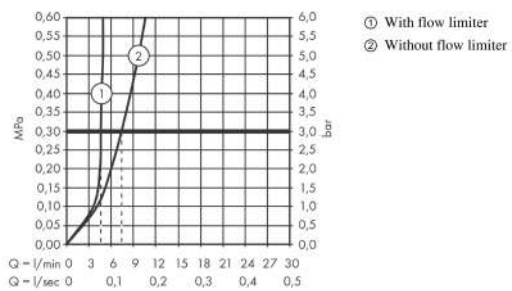

AXOR Edge
Single lever basin mixer 190 with push-open waste set
 Surfaces: **Chrome** Article Number: **46020000**

product features

- consists of: single lever basin mixer, waste set
- ComfortZone 190
- projection: 175 mm
- spout height: 199 mm
- spray type: Normal spray
- maximum flow rate at 3 bar: 5 l/min
- ceramic cartridge
- temperature limitation adjustable
- suitable for continuous flow water heaters
- push-open waste set G 1¼
- material waste set: metal
- connection type: G ¾ connections
- connection dimension: DN15

Technology

Design awards

Certificates

Product image

Scale drawing

AXOR Edge
Single lever basin mixer 190 with push-open waste set
 Surfaces: **Chrome** Article Number: **46020000**

Flowchart

AXOR Edge
Single lever basin mixer 190 with push-open waste set
 Surfaces: **Chrome** Article Number: **46020000**

Exploded Drawing

Year of production: >04/19

AXOR Edge
Single lever basin mixer 190 with push-open waste set
 Surfaces: **Chrome** Article Number: **46020000**

Spare part list

Year of production: >04/19

Pos.		Article Number	Price	PU
1	handle	93424000	€ 249,90	1
2	O-ring 33x1,5	98164000	€ 3,21	1
3	nut	92926000	€ 13,92	1
4	O-ring 30x1,5	98433000	€ 3,21	1
5	O-ring 29x2	98391000	€ 3,21	1
6	O-ring 25x1,5	98146000	€ 3,21	1
7	cartridge, assy	92900000	€ 57,12	1
8	seal	93383000	€ 11,31	1
9	aerator M24x1 (5 l/min)	93426000	€ 70,57	1
10	O-ring 22x1,2	98397000	€ 3,21	1
11	service tool	95661000	€ 5,24	1
12	fixing set (Ø 32)	13961000	€ 22,37	1
13	lever collar	97548000	€ 3,21	1
14	connection hose 450 mm M8x0,75 G3/8	97206000	€ 28,20	1
15	O-ring 7x1,5	98422000	€ 3,21	1
16	sealing set	95581000	€ 5,24	1
a	push-open waste set	51300000	-	1
b	fixation extension 35 mm	13898000	€ 70,57	1