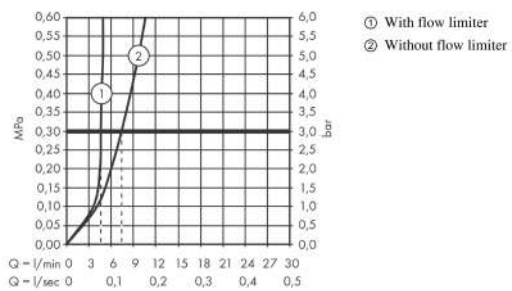

AXOR Edge
Single lever basin mixer 130 with push-open waste set
 Surfaces: **Chrome** Article Number: **46010000**

product features

- consists of: single lever basin mixer, waste set
- ComfortZone 130
- projection: 160 mm
- spout height: 131 mm
- spray type: Normal spray
- maximum flow rate at 3 bar: 5 l/min
- ceramic cartridge
- temperature limitation adjustable
- suitable for continuous flow water heaters
- push-open waste set G 1¼
- material waste set: metal
- connection type: G ¾ connections
- connection dimension: DN15

Technology

Design awards

Certificates

Product image

Scale drawing

AXOR Edge
Single lever basin mixer 130 with push-open waste set
 Surfaces: **Chrome** Article Number: **46010000**

Flowchart

AXOR Edge
Single lever basin mixer 130 with push-open waste set
 Surfaces: **Chrome** Article Number: **46010000**

Exploded Drawing

Year of production: >04/19

AXOR Edge
Single lever basin mixer 130 with push-open waste set
 Surfaces: **Chrome** Article Number: **46010000**

Spare part list

Year of production: >04/19

Pos.		Article Number	Price	PU
1	handle	93422000	€ 249,90	1
2	O-ring 33x1,5	98164000	€ 3,21	1
3	nut	92926000	€ 13,92	1
4	O-ring 29x2	98391000	€ 3,21	1
5	O-ring 25x1,5	98146000	€ 3,21	1
6	cartridge, assy	92900000	€ 57,12	1
7	seal	93383000	€ 11,31	1
8	adapter for cartridge	98866000	€ 28,20	1
9	O-ring 23x2	98398000	€ 3,21	1
10	aerator M24x1 (5 l/min)	93426000	€ 70,57	1
11	O-ring 22x1,2	98397000	€ 3,21	1
12	service tool	95661000	€ 5,24	1
13	fixing set (Ø 32)	13961000	€ 22,37	1
14	lever collar	97548000	€ 3,21	1
15	connection hose 600 mm M8x0,75 G3/8	96556000	€ 22,37	1
16	sealing set	95581000	€ 5,24	1
17	O-ring 7x1,5	98422000	€ 3,21	1
a	push-open waste set	51300000	-	1
b	fixation extension 35 mm	13898000	€ 70,57	1