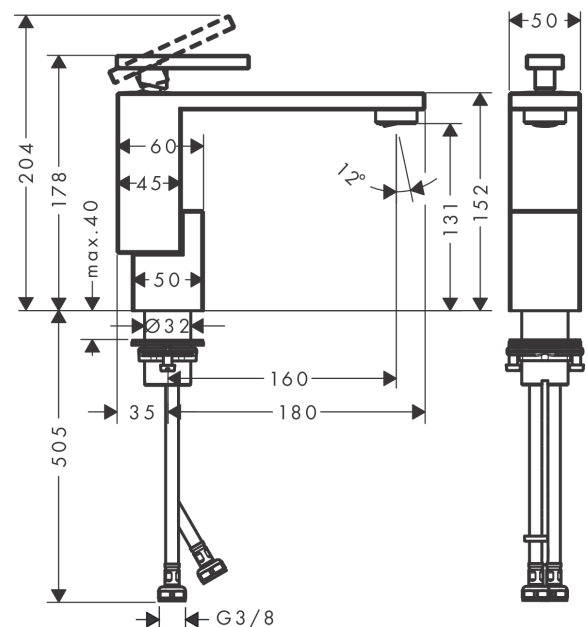

AXOR Edge
Single lever basin mixer 130 with push-open waste set
 Surfaces: **Chrome** Article Number: **46010000**

product features

- consists of: single lever basin mixer, waste set
- ComfortZone 130
- projection: 160 mm
- spout height: 131 mm
- spray type: Normal spray
- maximum flow rate at 3 bar: 5 l/min
- ceramic cartridge
- temperature limitation adjustable
- suitable for continuous flow water heaters
- push-open waste set G 1¼
- material waste set: metal
- connection type: G ¾ connections
- connection dimension: DN15

Technology

Design awards

Certificates

Product image

Scale drawing

AXOR Edge
Single lever basin mixer 130 with push-open waste set
 Surfaces: **Chrome** Article Number: **46010000**

Flowchart

AXOR Edge
Single lever basin mixer 130 with push-open waste set
 Surfaces: **Chrome** Article Number: **46010000**

Exploded Drawing

Year of production: >04/19

AXOR Edge
Single lever basin mixer 130 with push-open waste set
 Surfaces: **Chrome** Article Number: **46010000**

Spare part list

Year of production: >04/19

Pos.		Article Number	Price	PU
1	handle	93422000	€ 249,90	1
2	O-ring 33x1,5	98164000	€ 3,21	1
3	nut	92926000	€ 13,92	1
4	O-ring 29x2	98391000	€ 3,21	1
5	O-ring 25x1,5	98146000	€ 3,21	1
6	cartridge, assy	92900000	€ 57,12	1
7	seal	93383000	€ 11,31	1
8	adapter for cartridge	98866000	€ 28,20	1
9	O-ring 23x2	98398000	€ 3,21	1
10	aerator M24x1 (5 l/min)	93426000	€ 70,57	1
11	O-ring 22x1,2	98397000	€ 3,21	1
12	service tool	95661000	€ 5,24	1
13	fixing set (Ø 32)	13961000	€ 22,37	1
14	lever collar	97548000	€ 3,21	1
15	connection hose 600 mm M8x0,75 G3/8	96556000	€ 22,37	1
16	sealing set	95581000	€ 5,24	1
17	O-ring 7x1,5	98422000	€ 3,21	1
a	push-open waste set	51300000	-	1
b	fixation extension 35 mm	13898000	€ 70,57	1