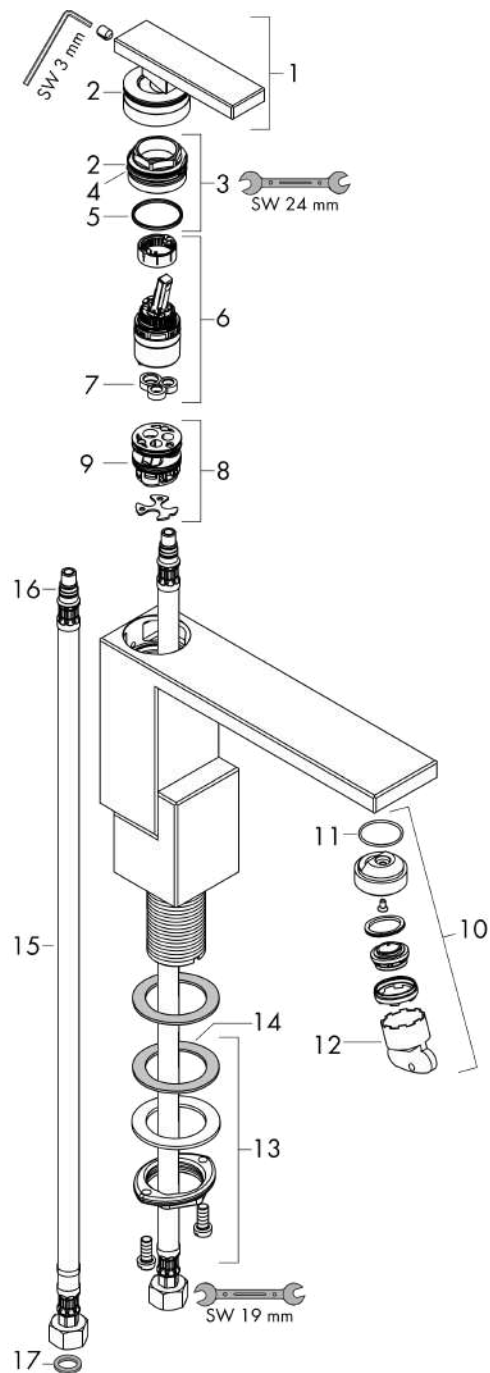

AXOR Edge
Single lever basin mixer 130 with push-open waste set
 Surfaces: **Chrome** Article Number: **46010000**

product features

- consists of: single lever basin mixer, waste set
- ComfortZone 130
- projection: 160 mm
- spout height: 131 mm
- spray type: Normal spray
- maximum flow rate at 3 bar: 5 l/min
- ceramic cartridge
- temperature limitation adjustable
- suitable for continuous flow water heaters
- push-open waste set G 1¼
- material waste set: metal
- connection type: G ¾ connections
- connection dimension: DN15

Technology

Design awards

Certificates

Product image

Scale drawing

AXOR Edge
Single lever basin mixer 130 with push-open waste set
 Surfaces: **Chrome** Article Number: **46010000**

Flowchart

AXOR Edge
Single lever basin mixer 130 with push-open waste set
 Surfaces: **Chrome** Article Number: **46010000**

Exploded Drawing

Year of production: >04/19

AXOR Edge
Single lever basin mixer 130 with push-open waste set
 Surfaces: **Chrome** Article Number: **46010000**

Spare part list

Year of production: >04/19

Pos.		Article Number	Price	PU
1	handle	93422000	€ 249,90	1
2	O-ring 33x1,5	98164000	€ 3,21	1
3	nut	92926000	€ 13,92	1
4	O-ring 29x2	98391000	€ 3,21	1
5	O-ring 25x1,5	98146000	€ 3,21	1
6	cartridge, assy	92900000	€ 57,12	1
7	seal	93383000	€ 11,31	1
8	adapter for cartridge	98866000	€ 28,20	1
9	O-ring 23x2	98398000	€ 3,21	1
10	aerator M24x1 (5 l/min)	93426000	€ 70,57	1
11	O-ring 22x1,2	98397000	€ 3,21	1
12	service tool	95661000	€ 5,24	1
13	fixing set (Ø 32)	13961000	€ 22,37	1
14	lever collar	97548000	€ 3,21	1
15	connection hose 600 mm M8x0,75 G3/8	96556000	€ 22,37	1
16	sealing set	95581000	€ 5,24	1
17	O-ring 7x1,5	98422000	€ 3,21	1
a	push-open waste set	51300000	-	1
b	fixation extension 35 mm	13898000	€ 70,57	1