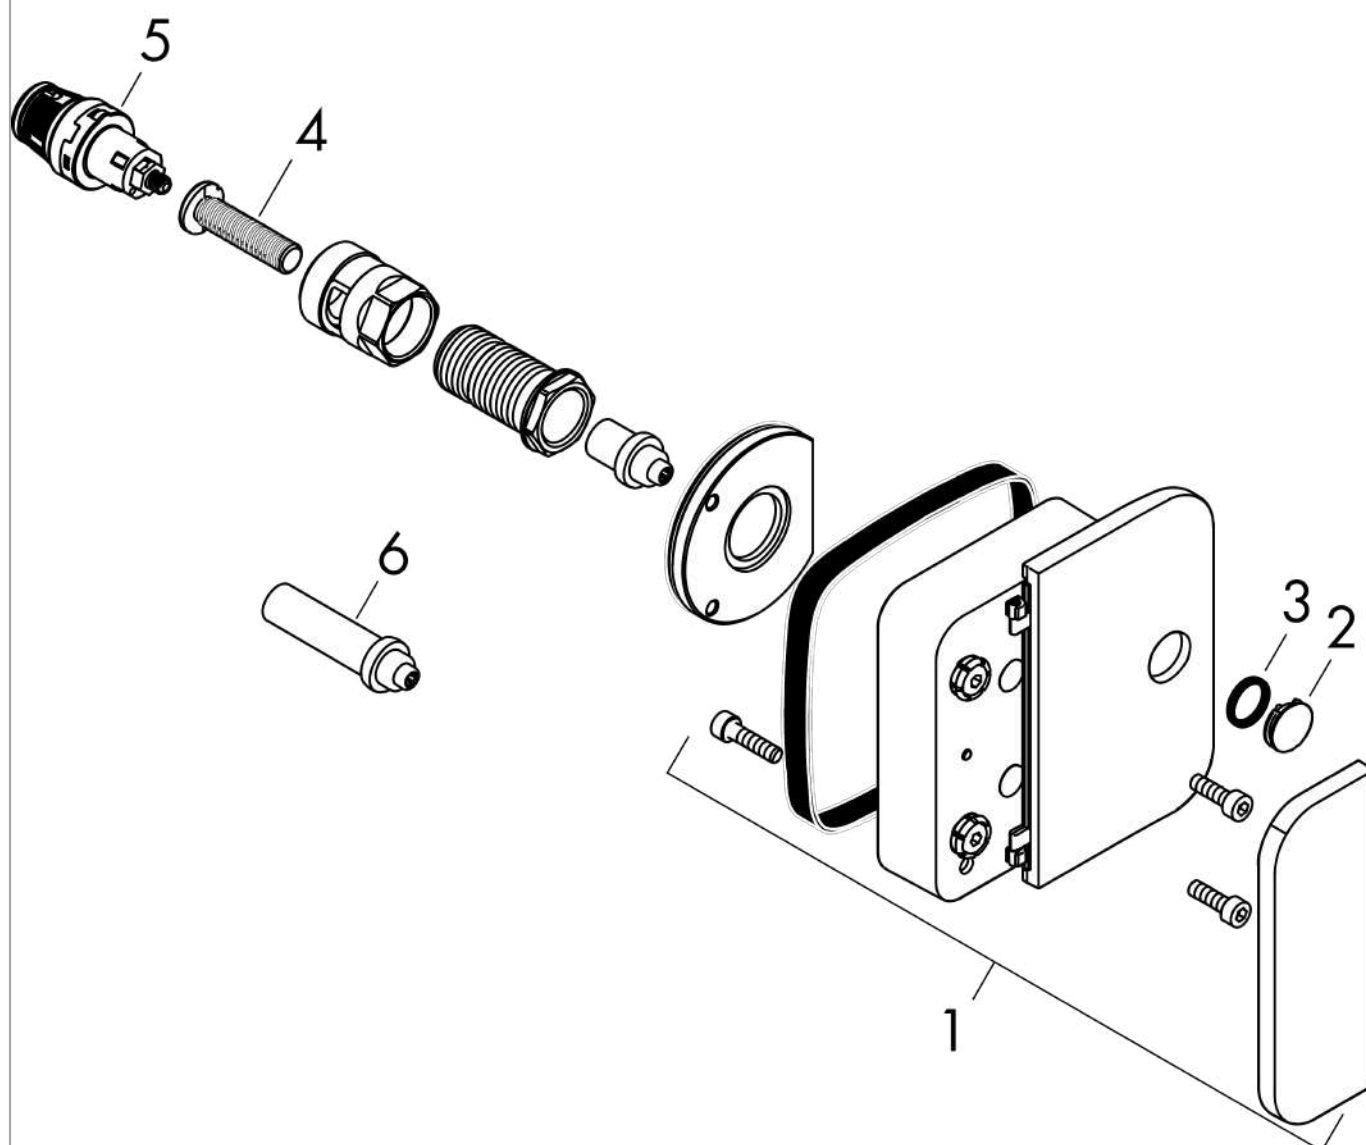

### product features

- comfortable turning on / off of consumers with large Select-paddle
- connection type: basic set
- 1 function
- connection dimension: DN15
- material: metal

### Scale drawing

### Flowchart

**AXOR One**  
**Shut-off valve for concealed installation**  
Surfaces: **Polished Gold Optic** Article Number: **45771990**

## Exploded Drawing

Year of production: >11/16

**AXOR One**  
**Shut-off valve for concealed installation**  
 Surfaces: **Polished Gold Optic** Article Number: **45771990**