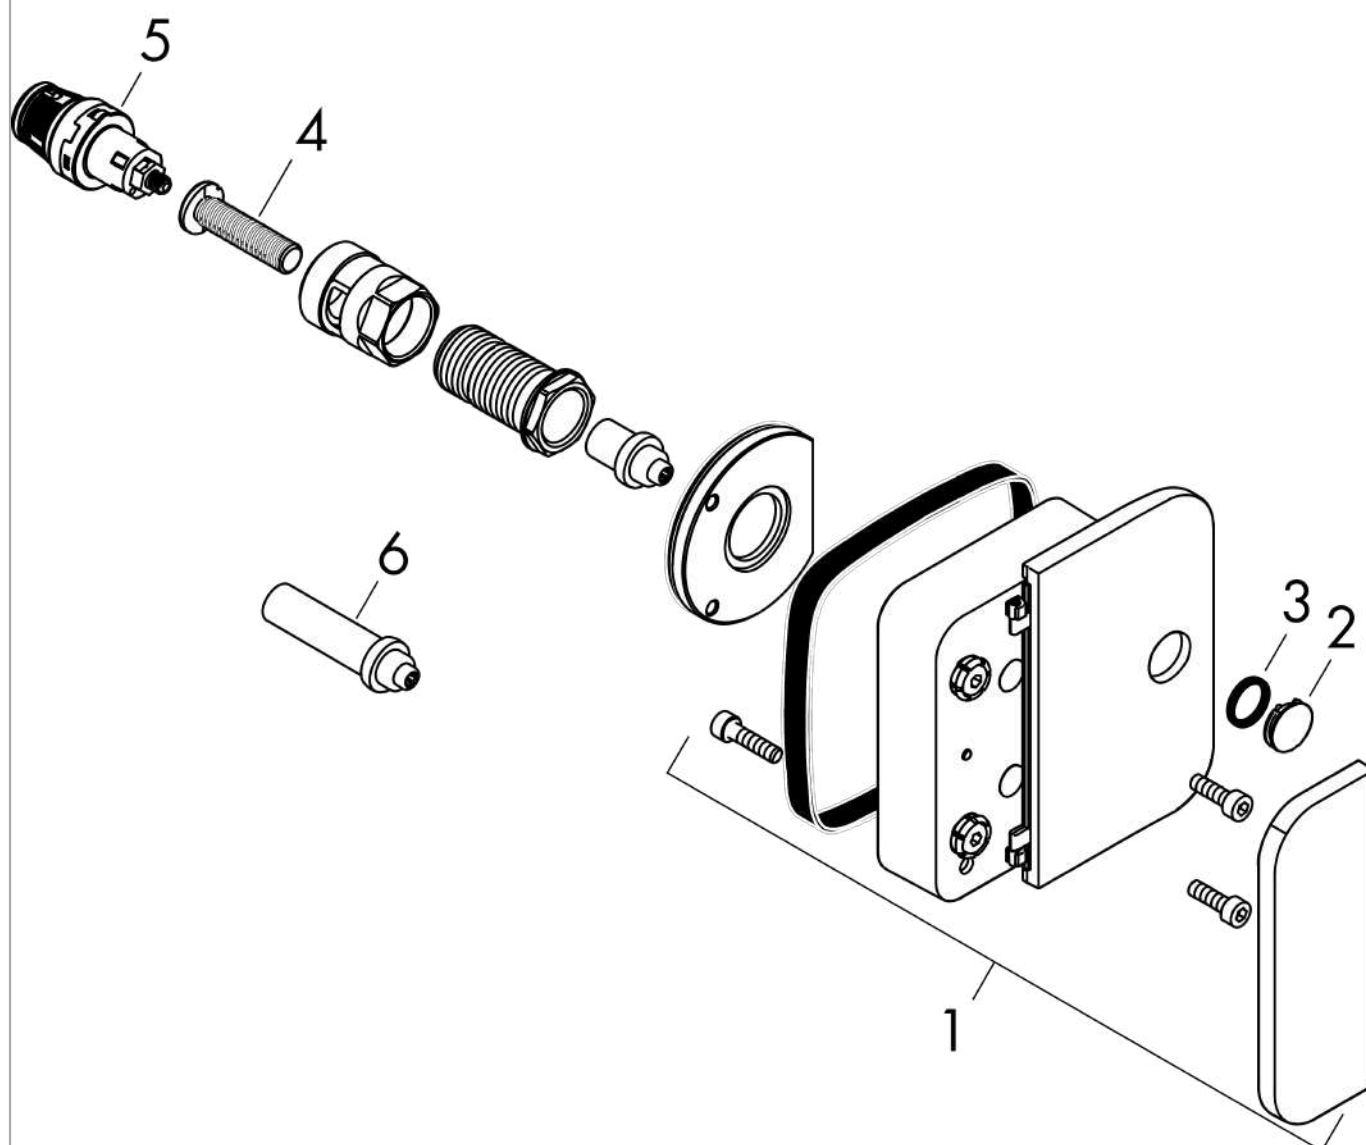

### product features

- comfortable turning on / off of consumers with large Select-paddle
- connection type: basic set
- 1 function
- connection dimension: DN15
- material: metal

### Scale drawing

### Flowchart

**AXOR One**  
**Shut-off valve for concealed installation**  
Surfaces: **Brushed Brass** Article Number: **45771950**

## Exploded Drawing

Year of production: >11/16

**AXOR One**  
**Shut-off valve for concealed installation**  
 Surfaces: **Brushed Brass** Article Number: **45771950**