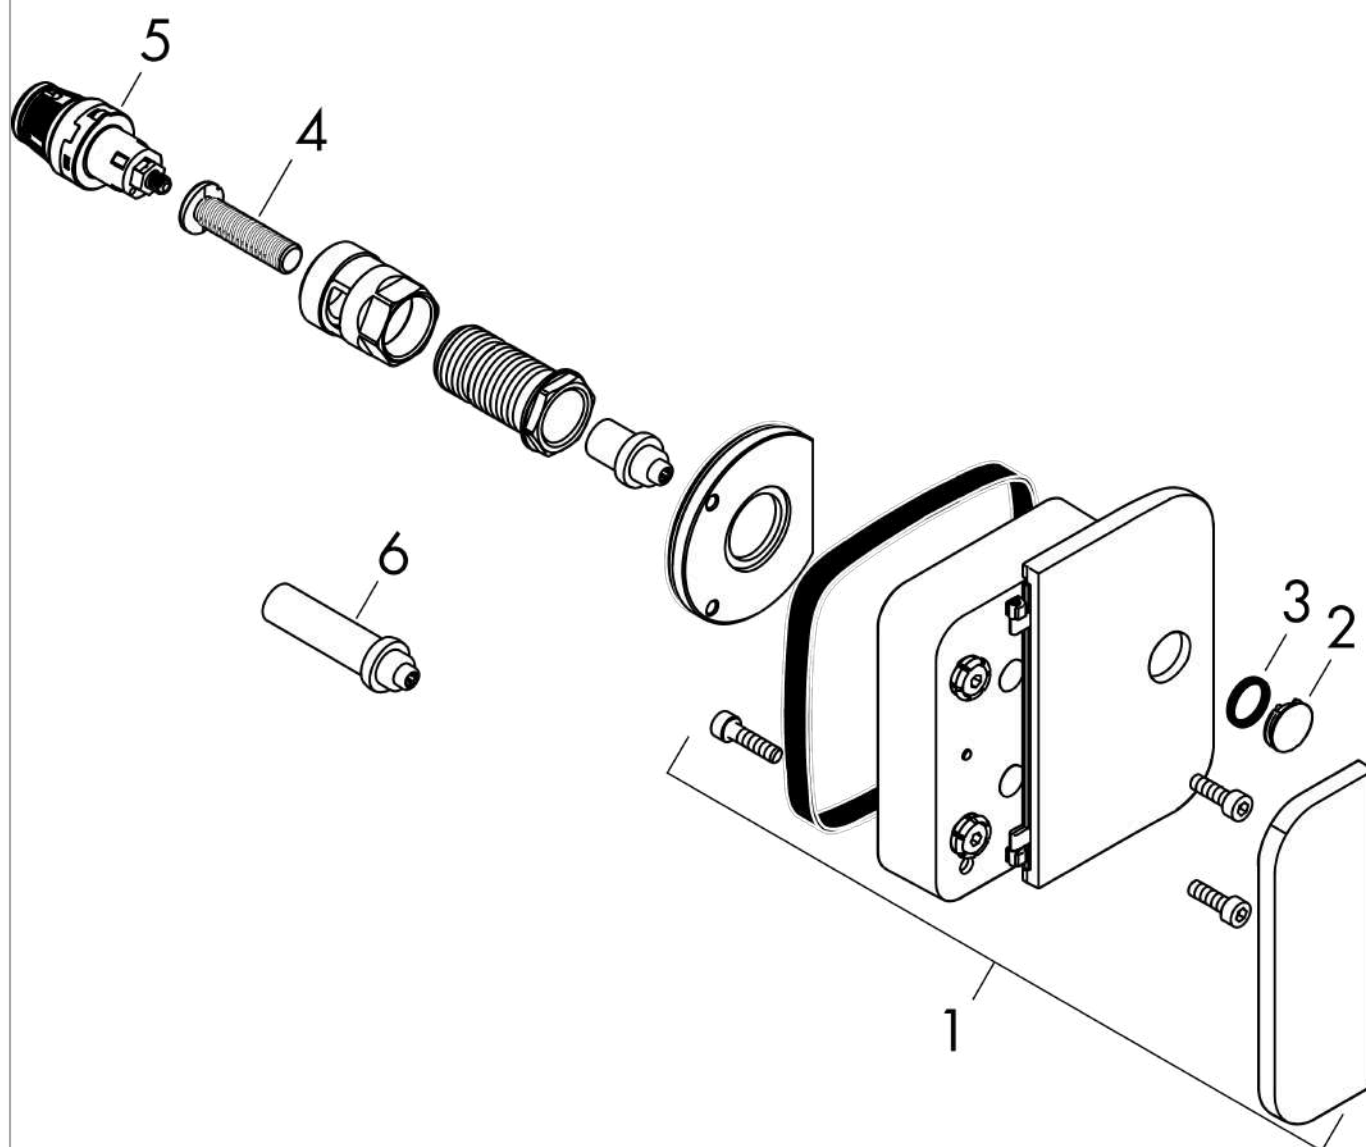

AXOR One
Shut-off valve for concealed installation
 Surfaces: **Brushed Nickel** Article Number: **45771820**

product features

- comfortable turning on / off of consumers with large Select-paddle
- connection type: basic set
- 1 function
- connection dimension: DN15
- material: metal

Technology

Product image

Scale drawing

Flowchart

AXOR One
Shut-off valve for concealed installation
Surfaces: **Brushed Nickel** Article Number: **45771820**

Exploded Drawing

Year of production: >11/16

AXOR One
Shut-off valve for concealed installation
 Surfaces: **Brushed Nickel** Article Number: **45771820**

Spare part list

Year of production: >11/16

Pos.		Article Number	Price	PU
1	escutcheon with handle	92743820	€ 539,55	1
2	set of symbols	92541830	€ 162,08	1
3	O-ring 13x2	98128000	€ 3,21	1
4	Select-adapter	92219000	€ 5,24	1
5	shut off unit	95758000	€ 100,44	1
6	extension 25 mm	93421000	€ 57,12	1
a	base body	45770180	-	1