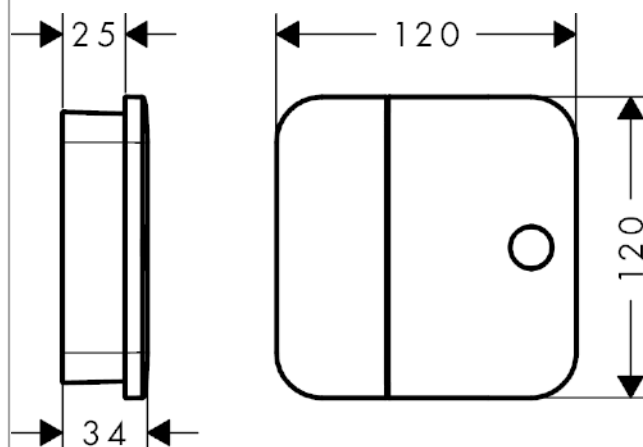

AXOR One
Shut-off valve for concealed installation
 Surfaces: **Brushed Nickel** Article Number: **45771820**

product features

- comfortable turning on / off of consumers with large Select-paddle
- connection type: basic set
- 1 function
- connection dimension: DN15
- material: metal

Technology

Product image

Scale drawing

Flowchart

AXOR One
Shut-off valve for concealed installation
Surfaces: **Brushed Nickel** Article Number: **45771820**

Exploded Drawing

Year of production: >11/16

AXOR One
Shut-off valve for concealed installation
 Surfaces: **Brushed Nickel** Article Number: **45771820**

Spare part list

Year of production: >11/16

Pos.		Article Number	Price	PU
1	escutcheon with handle	92743820	€ 539,55	1
2	set of symbols	92541830	€ 162,08	1
3	O-ring 13x2	98128000	€ 3,21	1
4	Select-adapter	92219000	€ 5,24	1
5	shut off unit	95758000	€ 100,44	1
6	extension 25 mm	93421000	€ 57,12	1
a	base body	45770180	-	1