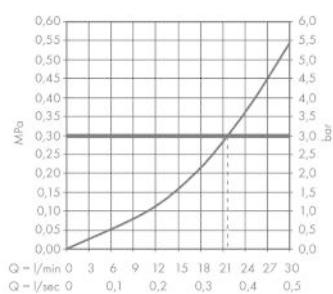

Technology

Product image

Scale drawing

Flowchart

AXOR One
Shut-off valve for concealed installation
Surfaces: **Brushed Nickel** Article Number: **45771820**

Exploded Drawing

Year of production: >11/16

AXOR One
Shut-off valve for concealed installation
 Surfaces: **Brushed Nickel** Article Number: **45771820**