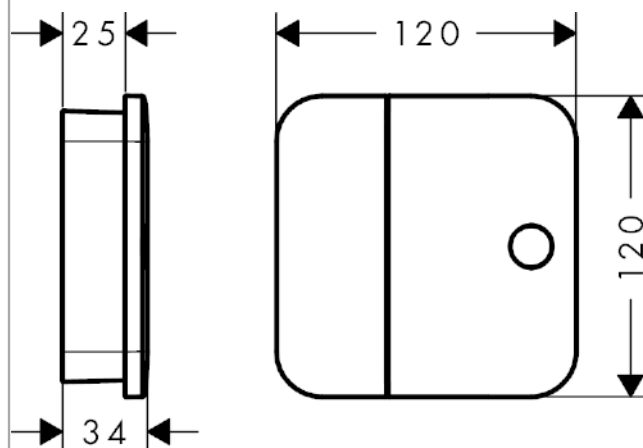

Scale drawing