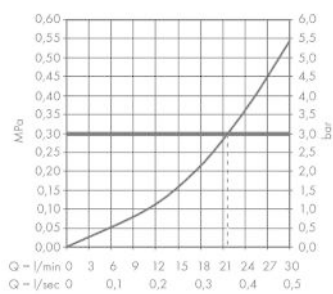

Technology

Product image

Scale drawing

Flowchart

AXOR One
Shut-off valve for concealed installation
Surfaces: **Brushed Black Chrome** Article Number: **45771340**

Exploded Drawing

Year of production: >11/16