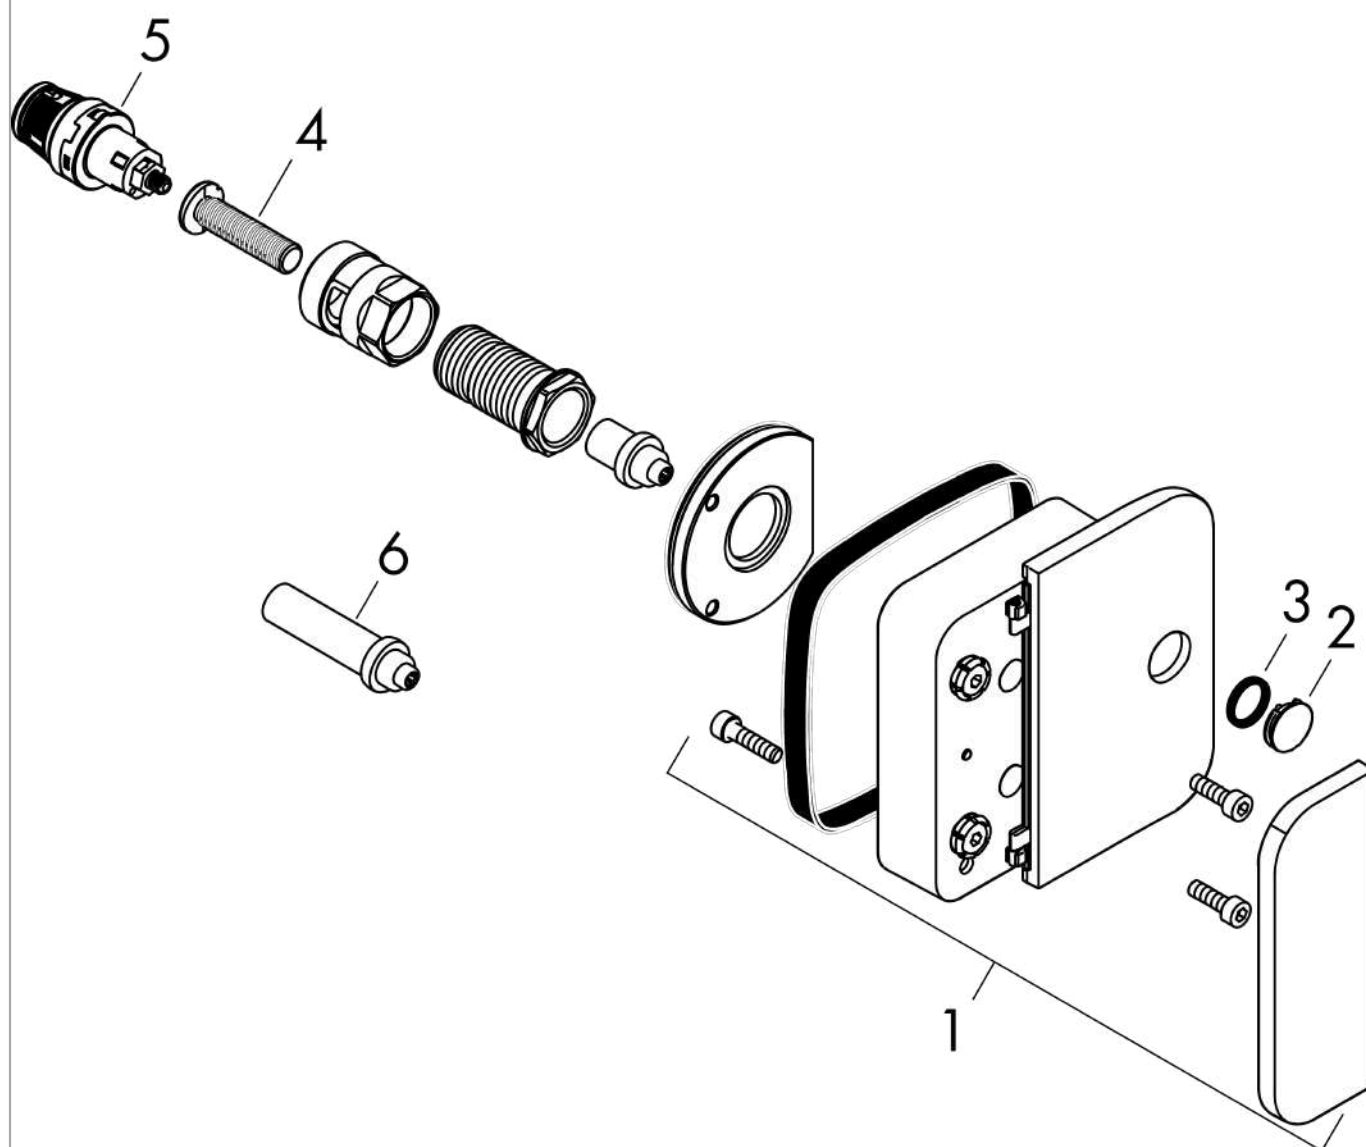

AXOR One

Shut-off valve for concealed installation

Surfaces: **Brushed Black Chrome** Article Number: **45771340**

product features

- comfortable turning on / off of consumers with large Select-paddle
- connection type: basic set
- 1 function
- connection dimension: DN15
- material: metal

Technology

Product image

Scale drawing

Flowchart

AXOR One
Shut-off valve for concealed installation
Surfaces: **Brushed Black Chrome** Article Number: **45771340**

Exploded Drawing

Year of production: >11/16

AXOR One
Shut-off valve for concealed installation
 Surfaces: **Brushed Black Chrome** Article Number: **45771340**

Spare part list

Year of production: >11/16

Pos.		Article Number	Price	PU
1	escutcheon with handle	92743340	€ 494,80	1
2	set of symbols	92541330	€ 150,65	1
3	O-ring 13x2	98128000	€ 3,21	1
4	Select-adapter	92219000	€ 5,24	1
5	shut off unit	95758000	€ 100,44	1
6	extension 25 mm	93421000	€ 57,12	1
a	base body	45770180	-	1