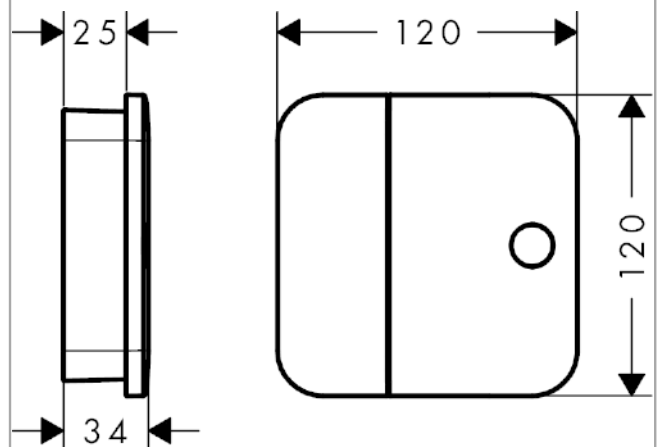

AXOR One

Shut-off valve for concealed installation

Surfaces: **Brushed Black Chrome** Article Number: **45771340**

product features

- comfortable turning on / off of consumers with large Select-paddle
- connection type: basic set
- 1 function
- connection dimension: DN15
- material: metal

Technology

Product image

Scale drawing

Flowchart

AXOR One
Shut-off valve for concealed installation
Surfaces: **Brushed Black Chrome** Article Number: **45771340**

Exploded Drawing

Year of production: >11/16

AXOR One
Shut-off valve for concealed installation
 Surfaces: **Brushed Black Chrome** Article Number: **45771340**

Spare part list

Year of production: >11/16

Pos.		Article Number	Price	PU
1	escutcheon with handle	92743340	€ 494,80	1
2	set of symbols	92541330	€ 150,65	1
3	O-ring 13x2	98128000	€ 3,21	1
4	Select-adapter	92219000	€ 5,24	1
5	shut off unit	95758000	€ 100,44	1
6	extension 25 mm	93421000	€ 57,12	1
a	base body	45770180	-	1