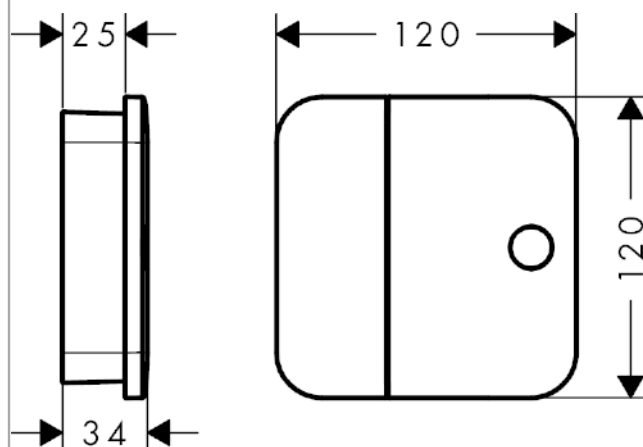

AXOR One

Shut-off valve for concealed installation

Surfaces: **Polished Black Chrome** Article Number: **45771330**

product features

- comfortable turning on / off of consumers with large Select-paddle
- connection type: basic set
- 1 function
- connection dimension: DN15
- material: metal

Technology

Product image

Scale drawing

Flowchart

AXOR One

Shut-off valve for concealed installation

Surfaces: **Polished Black Chrome** Article Number: **45771330**

Exploded Drawing

Year of production: >11/16

AXOR One

Shut-off valve for concealed installation

Surfaces: **Polished Black Chrome** Article Number: **45771330**

Spare part list

Year of production: >11/16

Pos.		Article Number	Price	PU
1	escutcheon with handle	92743330	€ 494,80	1
2	set of symbols	92541330	€ 150,65	1
3	O-ring 13x2	98128000	€ 3,21	1
4	Select-adapter	92219000	€ 5,24	1
5	extension 25 mm	93421000	€ 57,12	1
6	shut off unit	95758000	€ 100,44	1
a	base body	45770180	-	1