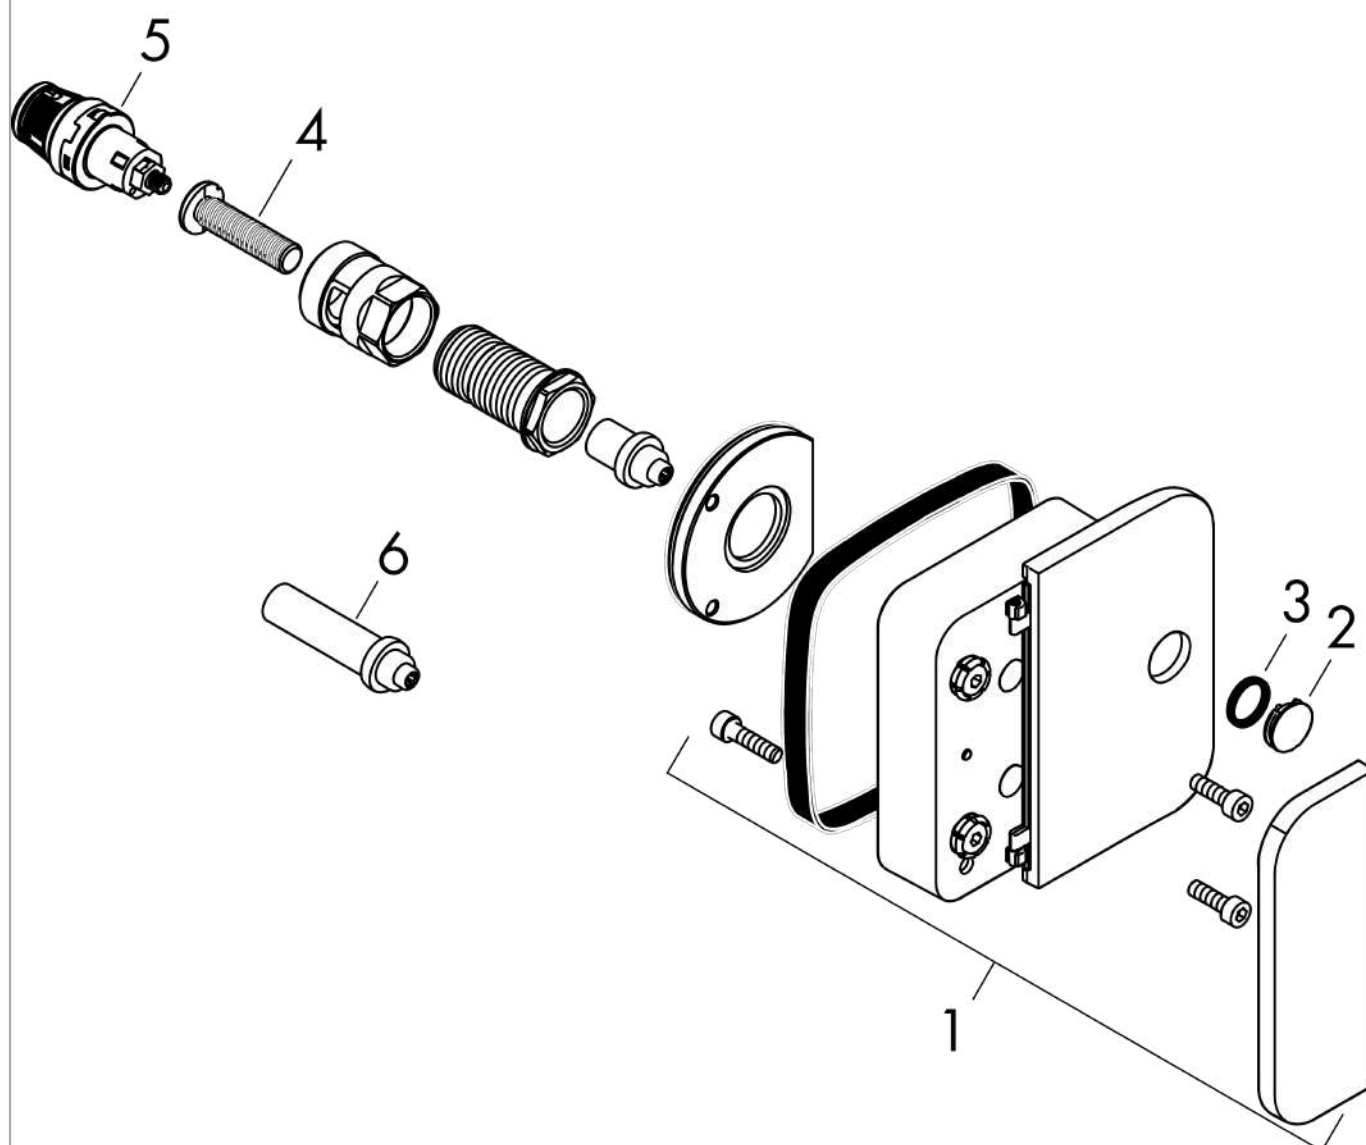

AXOR One

Shut-off valve for concealed installation

Surfaces: **Polished Black Chrome** Article Number: **45771330**

product features

- comfortable turning on / off of consumers with large Select-paddle
- connection type: basic set
- 1 function
- connection dimension: DN15
- material: metal

Technology

Product image

Scale drawing

Flowchart

AXOR One

Shut-off valve for concealed installation

Surfaces: **Polished Black Chrome** Article Number: **45771330**

Exploded Drawing

Year of production: >11/16

AXOR One

Shut-off valve for concealed installation

Surfaces: **Polished Black Chrome** Article Number: **45771330**

Spare part list

Year of production: >11/16

Pos.		Article Number	Price	PU
1	escutcheon with handle	92743330	€ 494,80	1
2	set of symbols	92541330	€ 150,65	1
3	O-ring 13x2	98128000	€ 3,21	1
4	Select-adapter	92219000	€ 5,24	1
5	extension 25 mm	93421000	€ 57,12	1
6	shut off unit	95758000	€ 100,44	1
a	base body	45770180	-	1