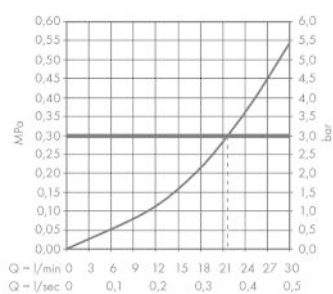

Technology

Product image

Scale drawing

Flowchart

AXOR One

Shut-off valve for concealed installation

Surfaces: **Polished Black Chrome** Article Number: **45771330**

Exploded Drawing