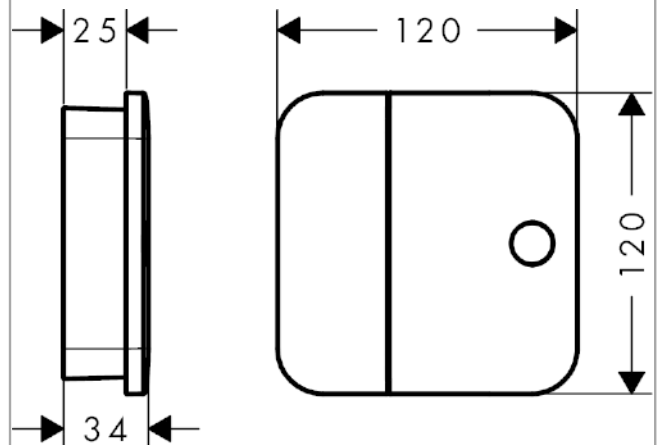

AXOR One
Shut-off valve for concealed installation
 Surfaces: **Brushed Gold Optic** Article Number: **45771250**

product features

- comfortable turning on / off of consumers with large Select-paddle
- connection type: basic set
- 1 function
- connection dimension: DN15
- material: metal

Technology

Product image

Scale drawing

Flowchart

AXOR One
Shut-off valve for concealed installation
Surfaces: **Brushed Gold Optic** Article Number: **45771250**

Exploded Drawing

Year of production: >11/16

AXOR One
Shut-off valve for concealed installation
 Surfaces: **Brushed Gold Optic** Article Number: **45771250**

Spare part list

Year of production: >11/16

Pos.		Article Number	Price	PU
1	escutcheon with handle	92743250	€ 494,80	1
2	set of symbols	92541990	€ 150,65	1
3	O-ring 13x2	98128000	€ 3,21	1
4	Select-adapter	92219000	€ 5,24	1
5	extension 25 mm	93421000	€ 57,12	1
6	shut off unit	95758000	€ 100,44	1
a	base body	45770180	-	1