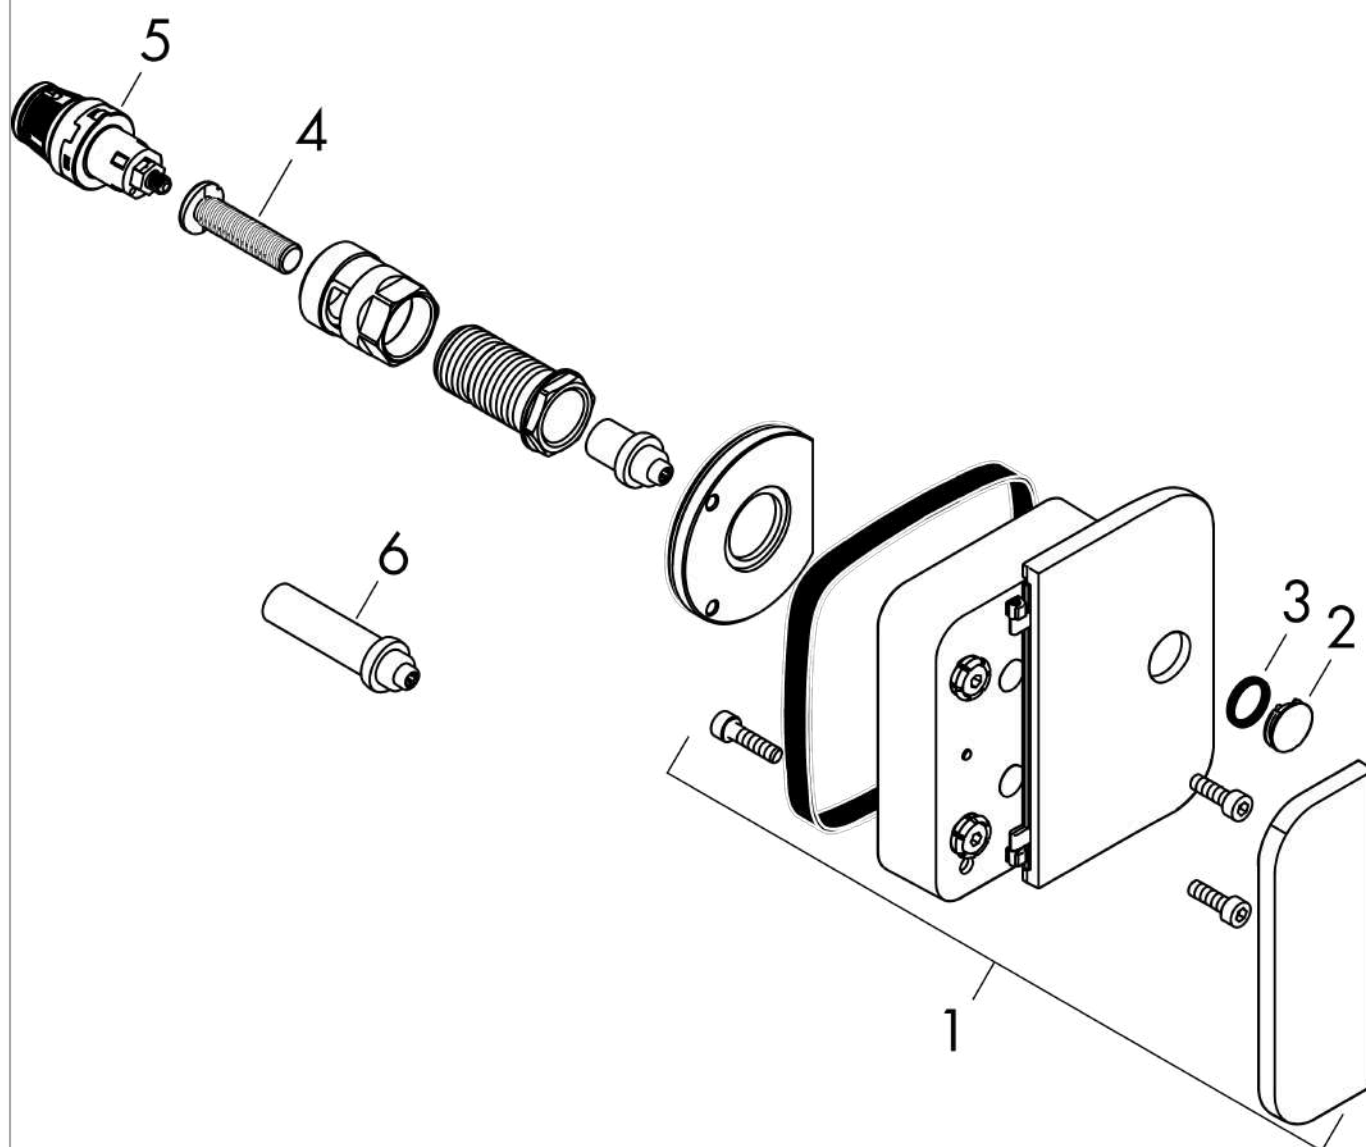

AXOR One
Shut-off valve for concealed installation
 Surfaces: **Brushed Gold Optic** Article Number: **45771250**

product features

- comfortable turning on / off of consumers with large Select-paddle
- connection type: basic set
- 1 function
- connection dimension: DN15
- material: metal

Technology

Product image

Scale drawing

Flowchart

AXOR One
Shut-off valve for concealed installation
Surfaces: **Brushed Gold Optic** Article Number: **45771250**

Exploded Drawing

Year of production: >11/16

AXOR One
Shut-off valve for concealed installation
 Surfaces: **Brushed Gold Optic** Article Number: **45771250**

Spare part list

Year of production: >11/16

Pos.		Article Number	Price	PU
1	escutcheon with handle	92743250	€ 494,80	1
2	set of symbols	92541990	€ 150,65	1
3	O-ring 13x2	98128000	€ 3,21	1
4	Select-adapter	92219000	€ 5,24	1
5	extension 25 mm	93421000	€ 57,12	1
6	shut off unit	95758000	€ 100,44	1
a	base body	45770180	-	1