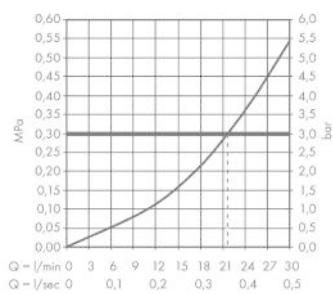

Technology

Product image

Scale drawing

Flowchart

AXOR One
Shut-off valve for concealed installation
Surfaces: **Brushed Gold Optic** Article Number: **45771250**

Exploded Drawing

Year of production: >11/16

AXOR One
Shut-off valve for concealed installation
 Surfaces: **Brushed Gold Optic** Article Number: **45771250**