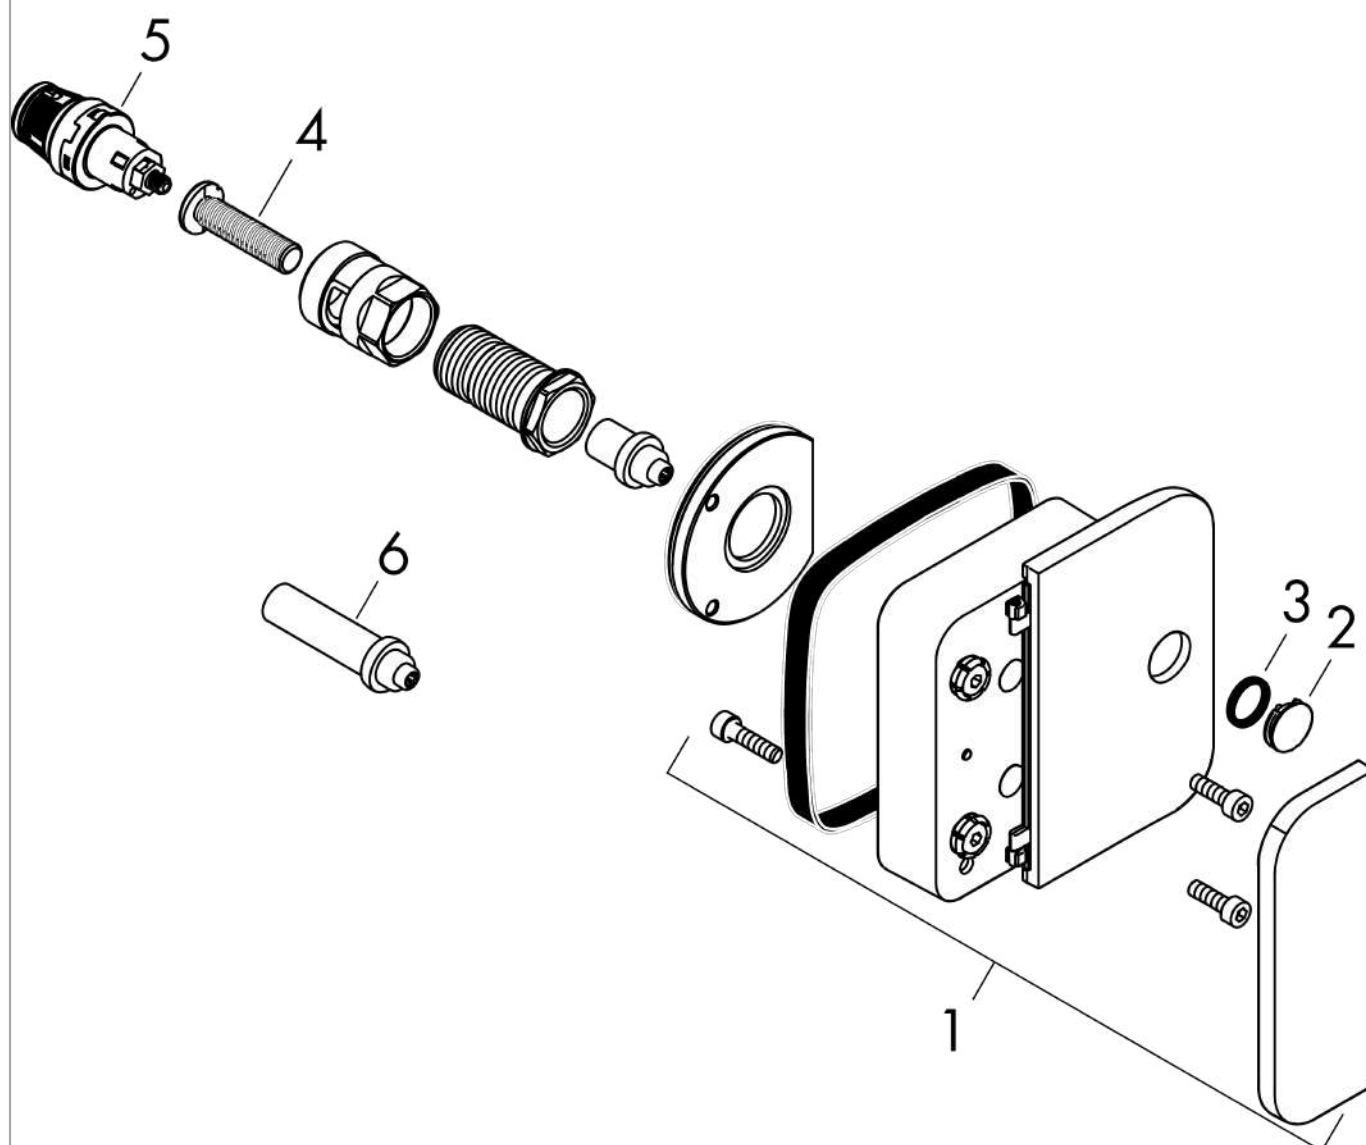

### product features

- comfortable turning on / off of consumers with large Select-paddle
- connection type: basic set
- 1 function
- connection dimension: DN15
- material: metal

### Scale drawing

### Flowchart

**AXOR One**  
**Shut-off valve for concealed installation**  
Surfaces: **Brushed Bronze** Article Number: **45771140**

## Exploded Drawing

Year of production: >11/16

**AXOR One**  
**Shut-off valve for concealed installation**  
 Surfaces: **Brushed Bronze** Article Number: **45771140**