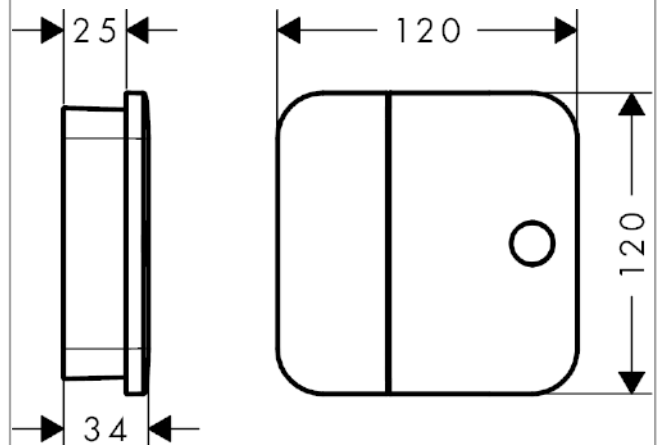

### product features

- comfortable turning on / off of consumers with large Select-paddle
- connection type: basic set
- 1 function
- connection dimension: DN15
- material: metal

### Scale drawing