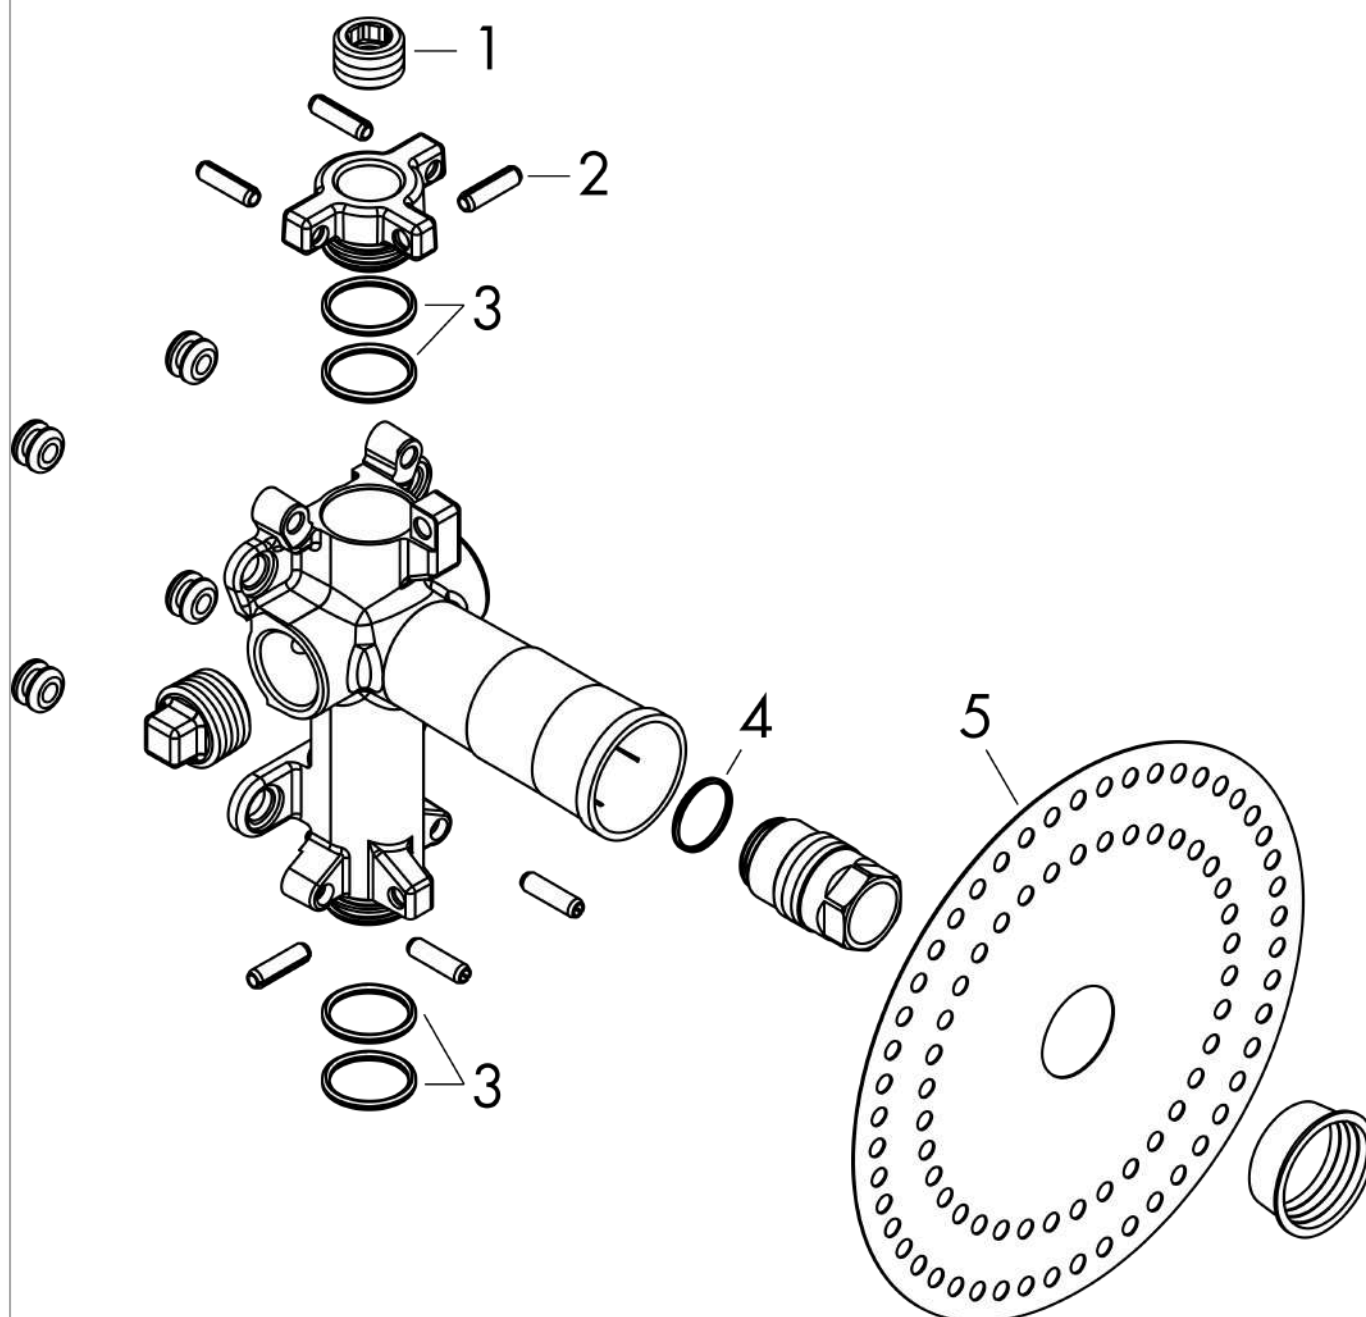

AXOR One
Basic set for shut-off valve for concealed installation
 Surfaces: n.a. Article Number: **45770180**

product features

- connection from left or right
- connection dimension: DN15
- flow rate at free through-flow: 30 l/min
- sound-decoupled installation
- in a joined installation it serves as a waterconducting unit and allows dimensionally accurate positioning

Product image

Scale drawing

AXOR One
Basic set for shut-off valve for concealed installation
Surfaces: n.a. Article Number: 45770180

Exploded Drawing

Year of production: >10/15

AXOR One
Basic set for shut-off valve for concealed installation
 Surfaces: n.a. Article Number: **45770180**

Spare part list

Year of production: >10/15

Pos.		Article Number	Price	PU
1	plug	97998000	€ 8,45	1
2	pin	95334000	€ 13,92	1
3	O-Ring 23x2,5	98183000	€ 3,21	1
4	O-ring 21x1,5	98219000	€ 3,21	1
5	sealing foil	96492000	€ 8,45	1