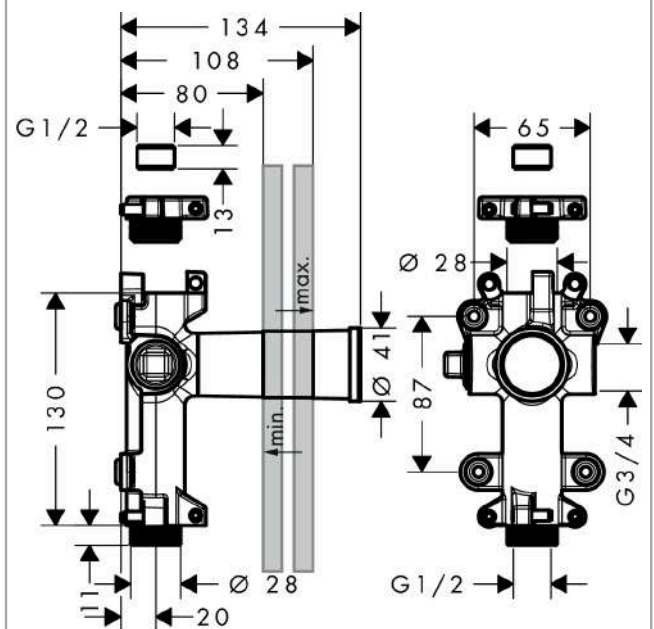

AXOR One
Basic set for shut-off valve for concealed installation
 Surfaces: n.a. Article Number: **45770180**

product features

- connection from left or right
- connection dimension: DN15
- flow rate at free through-flow: 30 l/min
- sound-decoupled installation
- in a joined installation it serves as a waterconducting unit and allows dimensionally accurate positioning

Product image

Scale drawing

AXOR One
Basic set for shut-off valve for concealed installation
Surfaces: n.a. Article Number: 45770180

Exploded Drawing

Year of production: >10/15

AXOR One
Basic set for shut-off valve for concealed installation
 Surfaces: n.a. Article Number: **45770180**

Spare part list

Year of production: >10/15

Pos.		Article Number	Price	PU
1	plug	97998000	€ 8,45	1
2	pin	95334000	€ 13,92	1
3	O-Ring 23x2,5	98183000	€ 3,21	1
4	O-ring 21x1,5	98219000	€ 3,21	1
5	sealing foil	96492000	€ 8,45	1