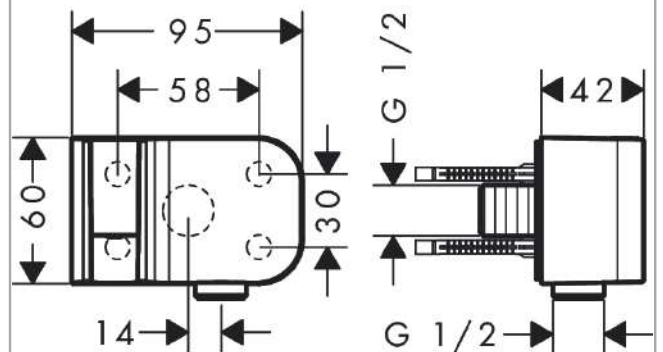

### product features

- for hoses with cylindrical nuts
- integrated support function
- metal
- non-return valve
- connection type: G 1/2

### Scale drawing

**AXOR One**  
**Porter unit**

Surfaces: **Brushed Nickel**    Article Number: **45723820**

**Exploded Drawing**

Year of production: >11/16

**AXOR One**

**Porter unit**

Surfaces: **Brushed Nickel**    Article Number: **45723820**