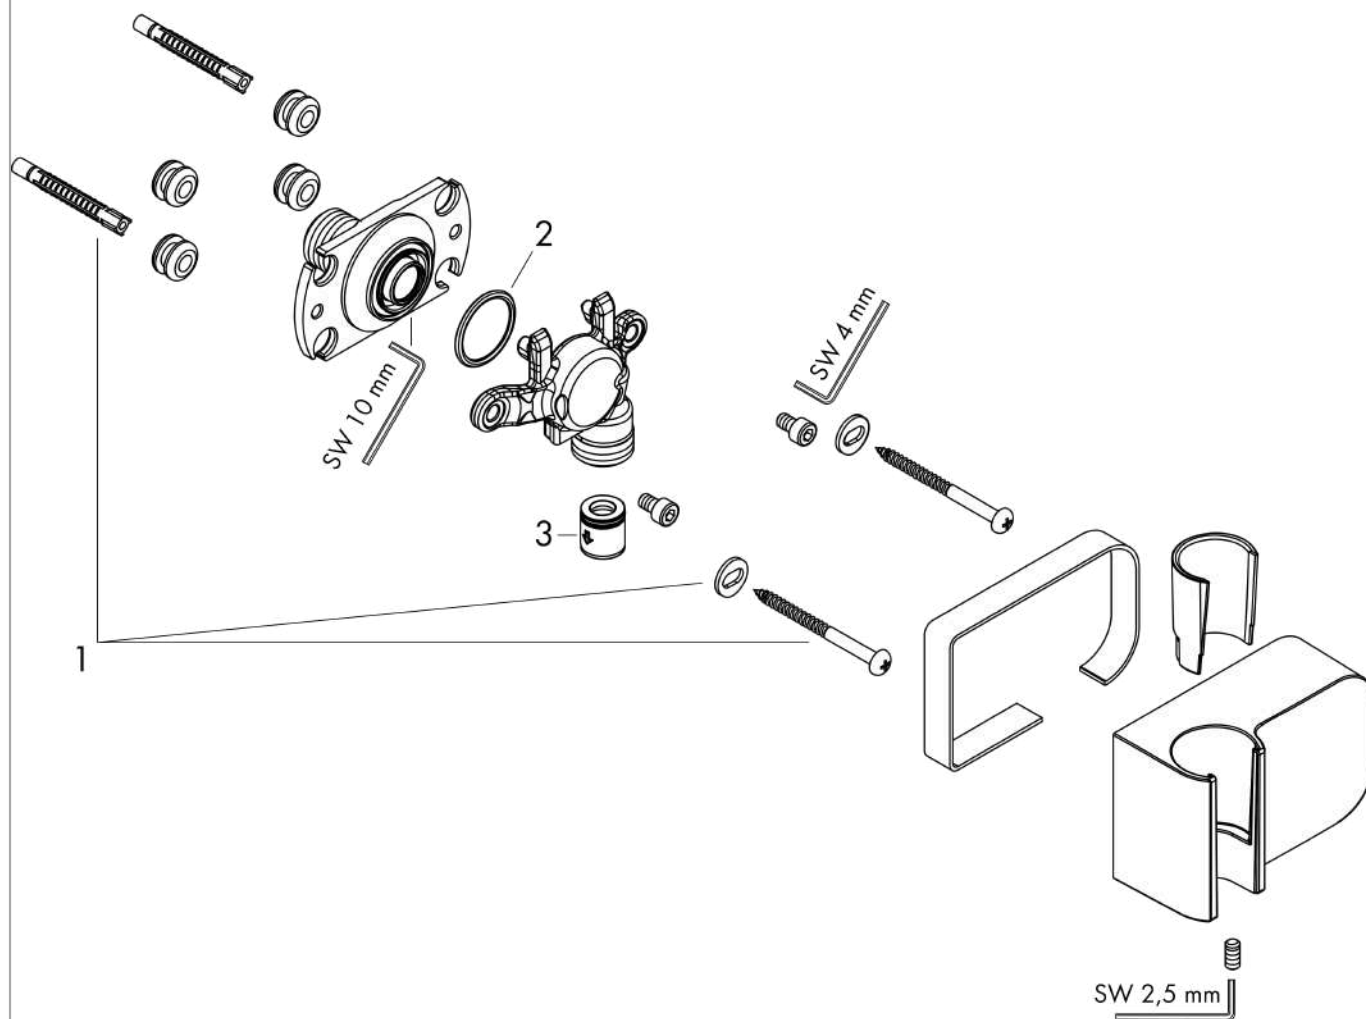

### product features

- for hoses with cylindrical nuts
- integrated support function
- metal
- non-return valve
- connection type: G 1/2

### Scale drawing

**AXOR One**  
**Porter unit**

Surfaces: **Brushed Nickel**    Article Number: **45723820**

**Exploded Drawing**

Year of production: >11/16

**AXOR One**

**Porter unit**

Surfaces: **Brushed Nickel**    Article Number: **45723820**

**Spare part list**

Year of production: >11/16

Pos.		Article Number	Price	PU
1	mounting set	96179000	€ 11,31	1
2	O-Ring 22x2	98185000	€ 3,21	1
3	set of non return valves DW 15	94074000	€ 13,92	1