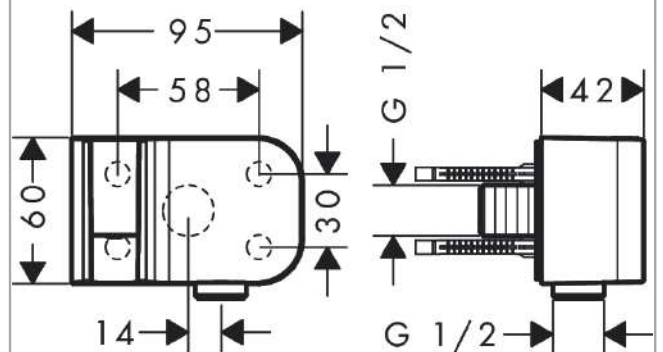

AXOR One Porter unit

Surfaces: **Brushed Black Chrome** Article Number: **45723340**

product features

- for hoses with cylindrical nuts
- integrated support function
- metal
- non-return valve
- connection type: G 1/2

Product image

Scale drawing

AXOR One
Porter unit

Surfaces: **Brushed Black Chrome**

Article Number: **45723340**

Exploded Drawing

Year of production: >11/16

AXOR One

Porter unit

Surfaces: **Brushed Black Chrome**

Article Number: **45723340**

Spare part list

Year of production: >11/16

Pos.		Article Number	Price	PU
1	mounting set	96179000	€ 11,31	1
2	O-Ring 22x2	98185000	€ 3,21	1
3	set of non return valves DW 15	94074000	€ 13,92	1