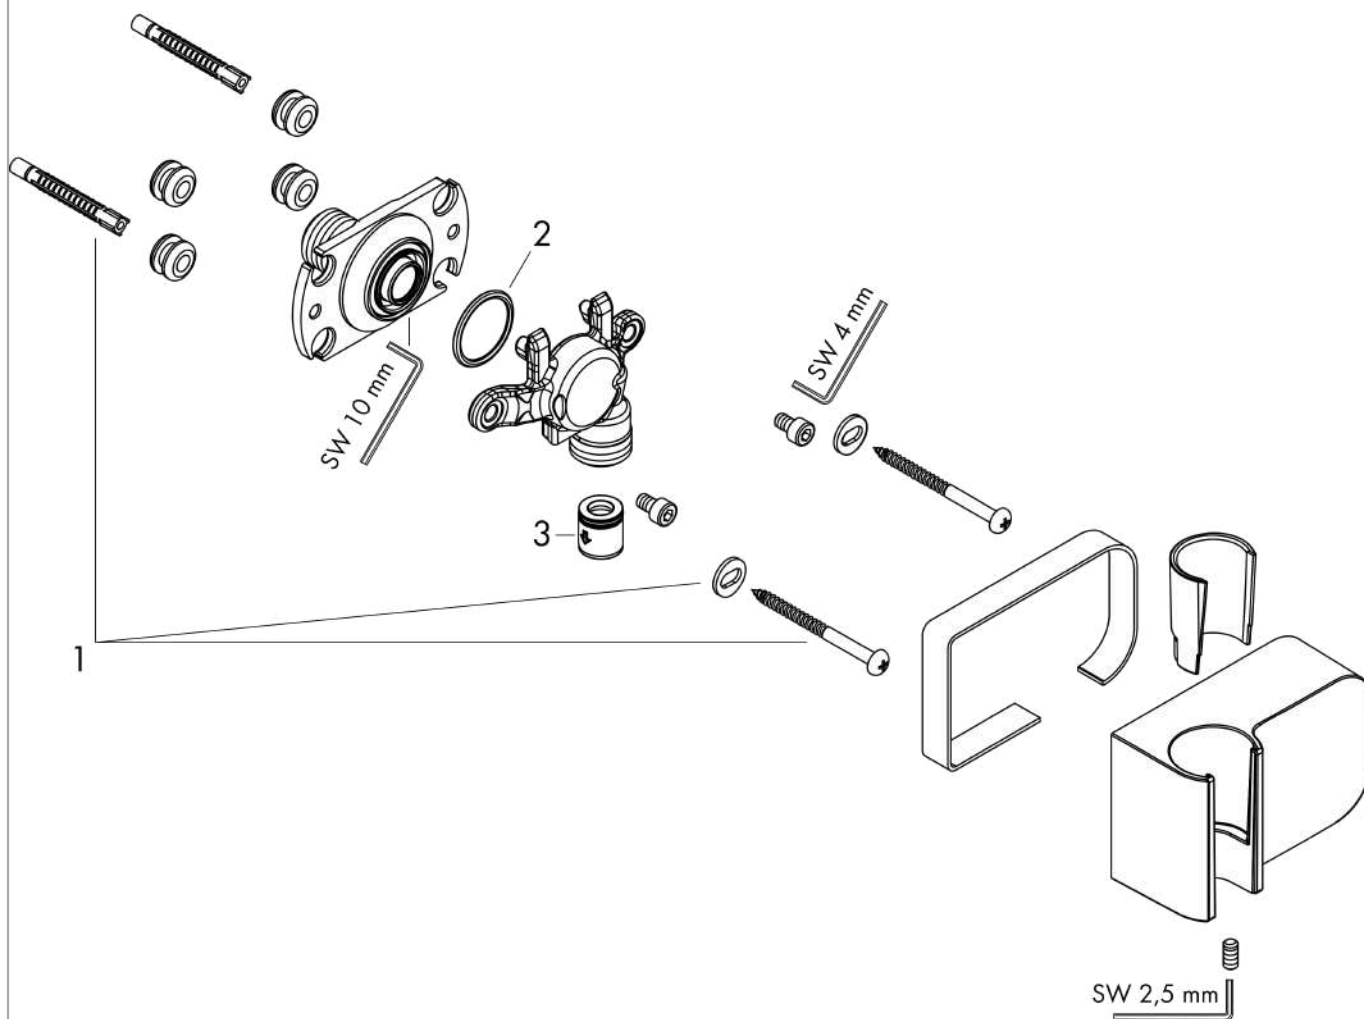

AXOR One Porter unit

Surfaces: **Brushed Black Chrome** Article Number: **45723340**

product features

- for hoses with cylindrical nuts
- integrated support function
- metal
- non-return valve
- connection type: G 1/2

Product image

Scale drawing

AXOR One
Porter unit

Surfaces: **Brushed Black Chrome**

Article Number: **45723340**

Exploded Drawing

Year of production: >11/16

AXOR One

Porter unit

Surfaces: **Brushed Black Chrome**

Article Number: **45723340**

Spare part list

Year of production: >11/16

Pos.		Article Number	Price	PU
1	mounting set	96179000	€ 11,31	1
2	O-Ring 22x2	98185000	€ 3,21	1
3	set of non return valves DW 15	94074000	€ 13,92	1