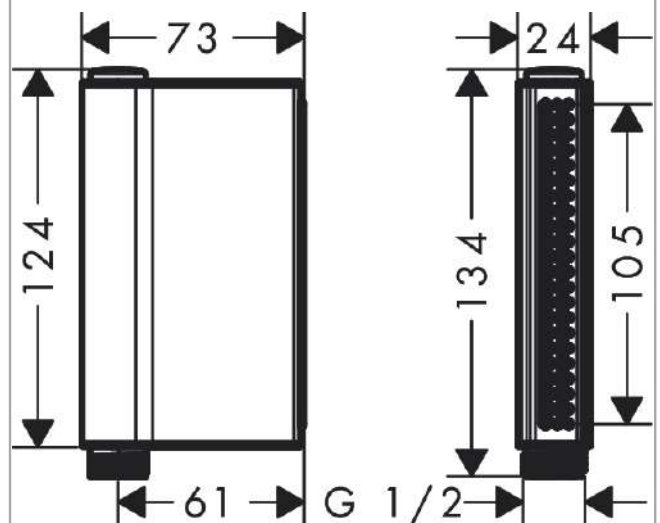

AXOR One
Hand shower 2jet
 Surfaces: **Matt Black** Article Number: **45720670**

product features

- shower head size: 124 x 24 mm
- spray type: Rain, flood spray
- convenient diversion via Select button
- maximum flow rate at 3 bar: 12 l/min
- flow rate Mono spray (at 3 bar): 12 l/min
- flow rate Rain spray (at 3 bar): 12 l/min
- minimum flow pressure: 2,4 bar
- with internal water conduction
- rinseable screen seal
- connection thread G ½
- connection dimension: DN15
- suitable for continuous flow water heaters
- not recommended for rim-/ tile-mounted mixers

Technology

Product image

Scale drawing

AXOR One
Hand shower 2jet
Surfaces: **Matt Black** Article Number: **45720670**

Flowchart