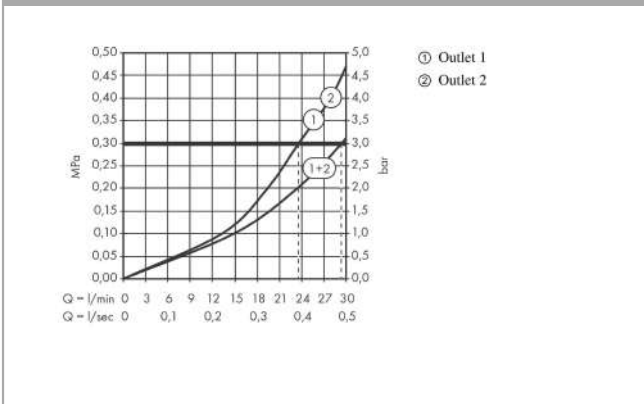

AXOR One
Thermostatic module for concealed installation for 2 functions
Surfaces: **Brushed Gold Optic** Article Number: **45712250**

Flowchart