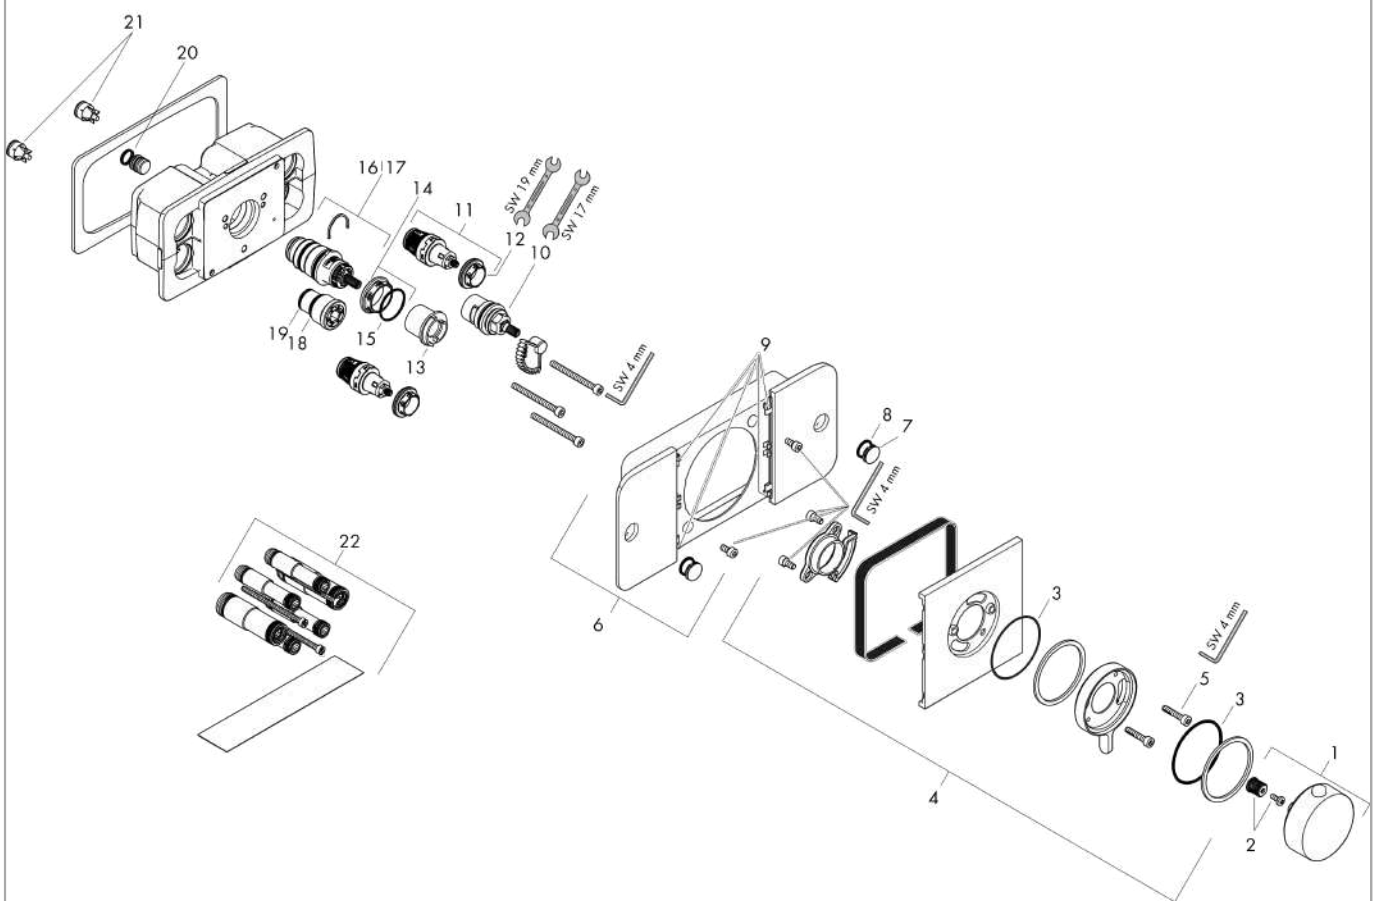

## product features

- 2 functions and 1 additional outlet
- Eco-Function: flow rate regulation via lever handle
- depending on volume flow and installation situation approx. 50% flow rate reduction
- comfortable turning on / off of consumers with large Select-paddle
- simultaneous use of several outlets
- maximum flow rate at 3 bar: 30 l/min
- flow rate per outlet: 24 l/min
- flow rate by simultaneous use of all outlets: 30 l/min
- thermostat cartridge, Start/stop valve to operate the functions
- safety lock at 40 °C
- temperature limitation adjustable
- the thermostat offers the possibility for thermal disinfection
- non-return valve
- connection type: basic set
- min. operating pressure: 1 bar
- max. operating pressure: 5 bar
- Thermostat is delivered with buttons hand shower and Rain large

## Technology

**AXOR One**  
**Thermostatic module for concealed installation for 2 functions**  
 Surfaces: **Brushed Gold Optic** Article Number: **45712250**

Product image

Scale drawing

Flowchart

**AXOR One**  
**Thermostatic module for concealed installation for 2 functions**  
 Surfaces: **Brushed Gold Optic**    Article Number: **45712250**

## Exploded Drawing

Year of production: >11/16

**AXOR One**  
**Thermostatic module for concealed installation for 2 functions**  
 Surfaces: **Brushed Gold Optic** Article Number: **45712250**