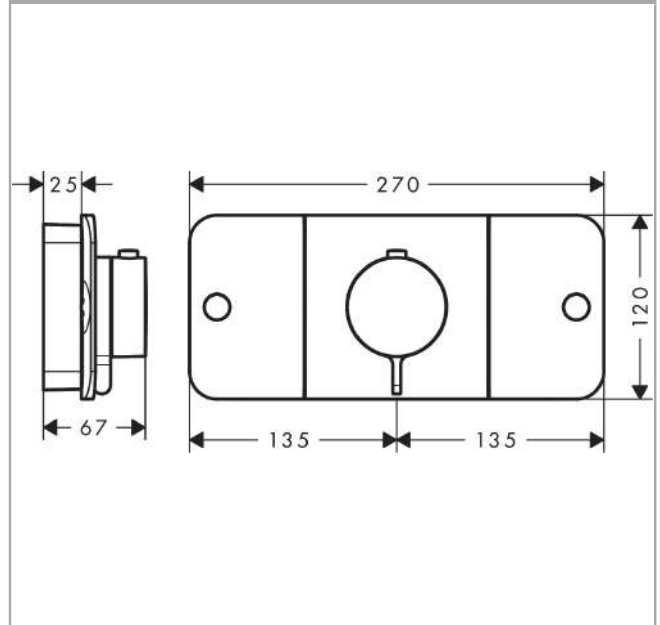

## product features

- 2 functions and 1 additional outlet
- Eco-Function: flow rate regulation via lever handle
- depending on volume flow and installation situation approx. 50% flow rate reduction
- comfortable turning on / off of consumers with large Select-paddle
- simultaneous use of several outlets
- maximum flow rate at 3 bar: 30 l/min
- flow rate per outlet: 24 l/min
- flow rate by simultaneous use of all outlets: 30 l/min
- thermostat cartridge, Start/stop valve to operate the functions
- safety lock at 40 °C
- temperature limitation adjustable
- the thermostat offers the possibility for thermal disinfection
- non-return valve
- connection type: basic set
- min. operating pressure: 1 bar
- max. operating pressure: 5 bar
- Thermostat is delivered with buttons hand shower and Rain large

## Technology

**AXOR One**  
**Thermostatic module for concealed installation for 2 functions**  
 Surfaces: **Brushed Gold Optic** Article Number: **45712250**

Product image

Scale drawing

Flowchart

**AXOR One**  
**Thermostatic module for concealed installation for 2 functions**  
 Surfaces: **Brushed Gold Optic**    Article Number: **45712250**

## Exploded Drawing

Year of production: >11/16

**AXOR One**  
**Thermostatic module for concealed installation for 2 functions**  
 Surfaces: **Brushed Gold Optic** Article Number: **45712250**