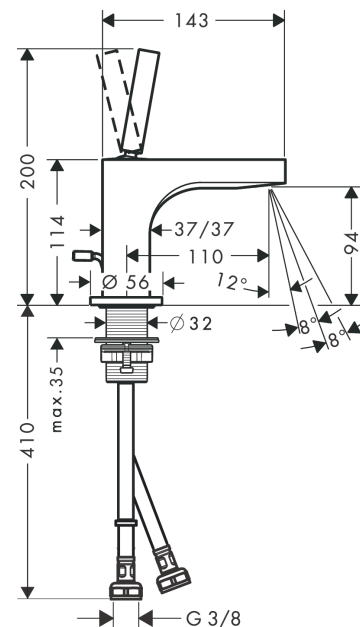

**AXOR Citterio**  
**Single lever basin mixer 90 with pin handle for hand wash basins with pop-up waste set**  
 Finish: **Stainless Steel Optic** Article Number: **39035800**

**product features**

- consists of: single lever basin mixer, waste set
- ComfortZone 90
- projection: 112 mm
- spout height: 92 mm
- handle variant: pin handle
- spray type: laminar spray
- swiveling spray former
- maximum flow rate at 3 bar: 5 l/min
- ceramic cartridge
- suitable for continuous flow water heaters
- pop-up waste set G 1¼
- connection type: G ¾ connections
- connection dimension: DN15
- EU taxonomy: max. 6 l/min - Substantial Contribution (SC) possible

**Technology**

**Product image**

**Scale drawing**

**AXOR Citterio**  
**Single lever basin mixer 90 with pin handle for hand wash basins with pop-up waste set**  
 Finish: **Stainless Steel Optic** Article Number: **39035800**